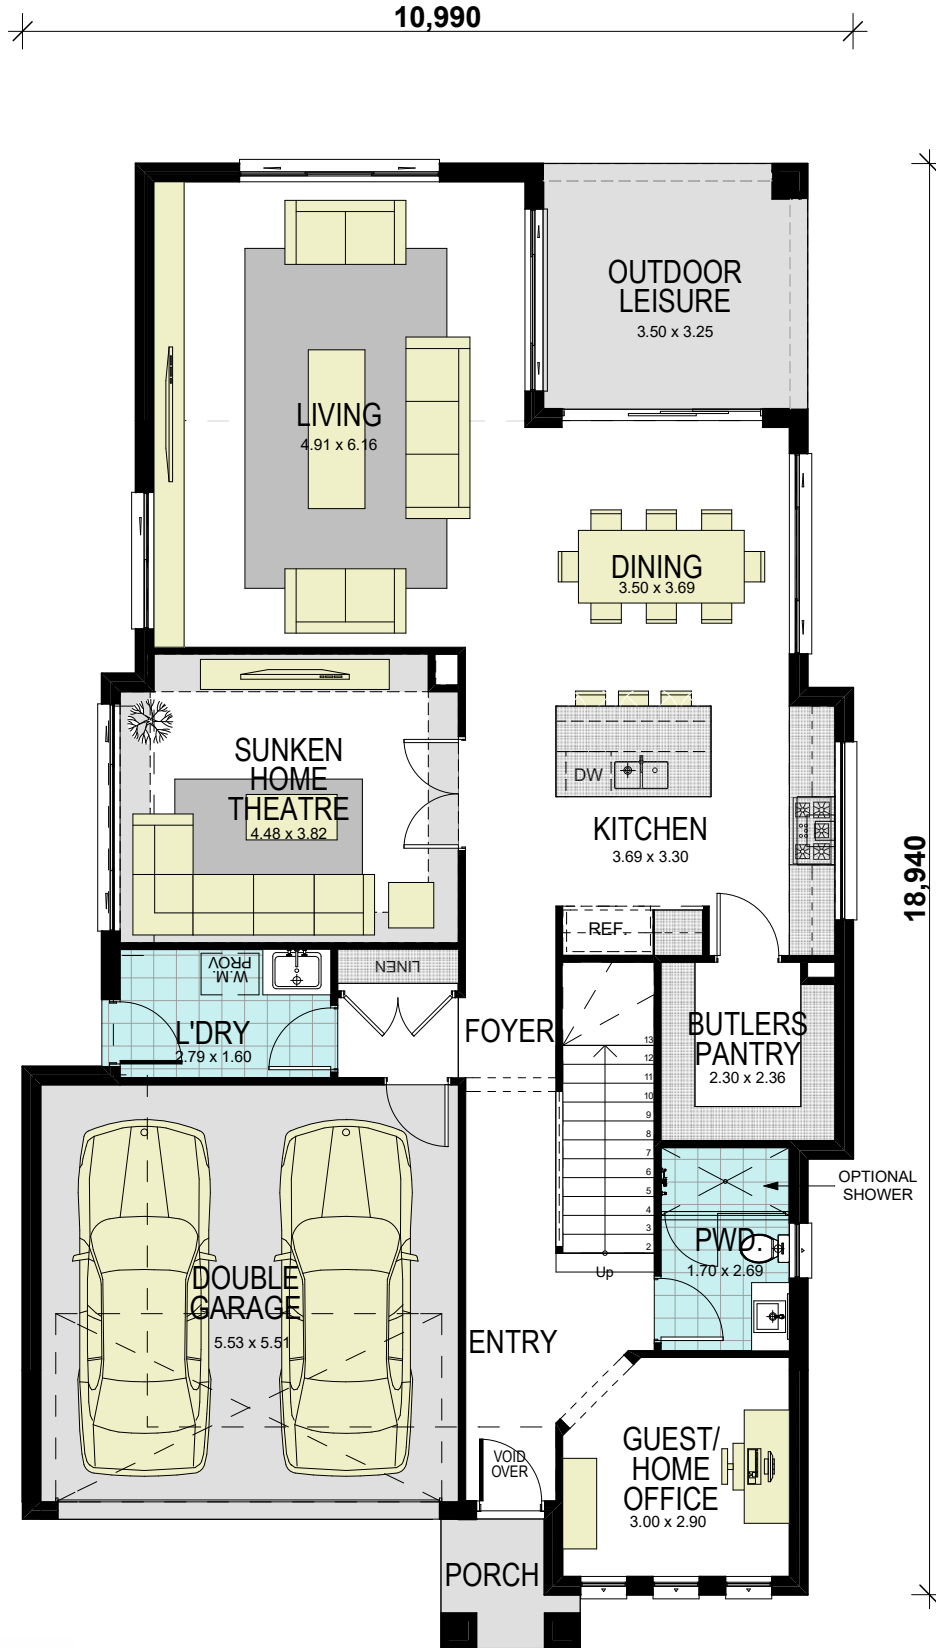

MANHATTAN 34 CLASSIC

GROUND FLOOR

area calculations	
LOWER FLOOR	133.22
UPPER FLOOR	133.27
PORCH	2.68
OUTDOOR LEISURE	11.38
GARAGE	33.43
gross floor area:	313.98 m²

1300 855 775
wisdomhomes.com.au

MANHATTAN 34 CLASSIC

FIRST FLOOR

area calculations	
LOWER FLOOR	133.22
UPPER FLOOR	133.27
PORCH	2.68
OUTDOOR LEISURE	11.38
GARAGE	33.43
gross floor area:	313.98 m²

1300 855 775
wisdomhomes.com.au