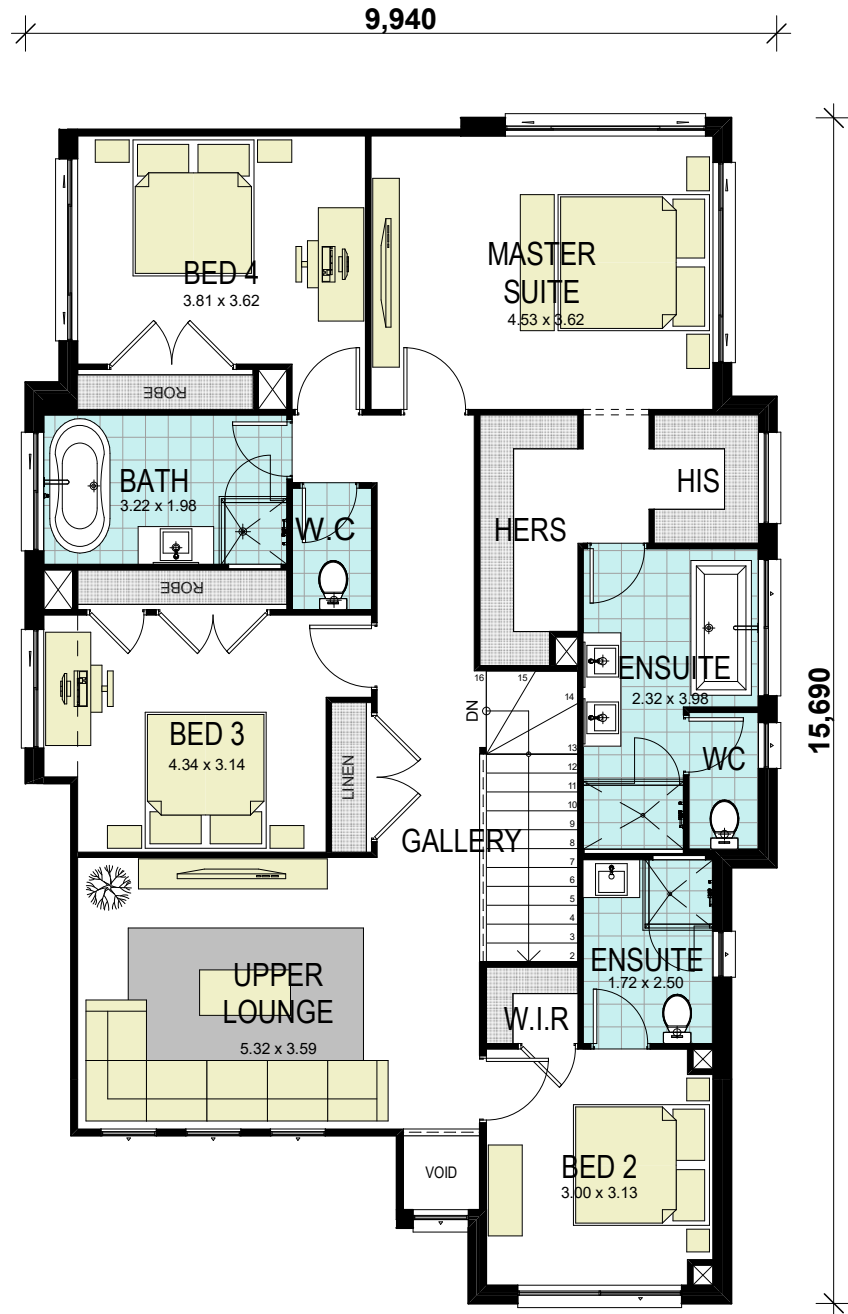

MANHATTAN 34 CLASSIC

GROUND FLOOR

area calculations	
LOWER FLOOR	133.22
UPPER FLOOR	133.27
PORCH	2.68
OUTDOOR LEISURE	11.38
GARAGE	33.43
gross floor area:	313.98 m²

1300 855 775
wisdomhomes.com.au

MANHATTAN 34 CLASSIC

FIRST FLOOR

area calculations	
LOWER FLOOR	133.22
UPPER FLOOR	133.27
PORCH	2.68
OUTDOOR LEISURE	11.38
GARAGE	33.43
gross floor area:	313.98 m²

1300 855 775
wisdomhomes.com.au