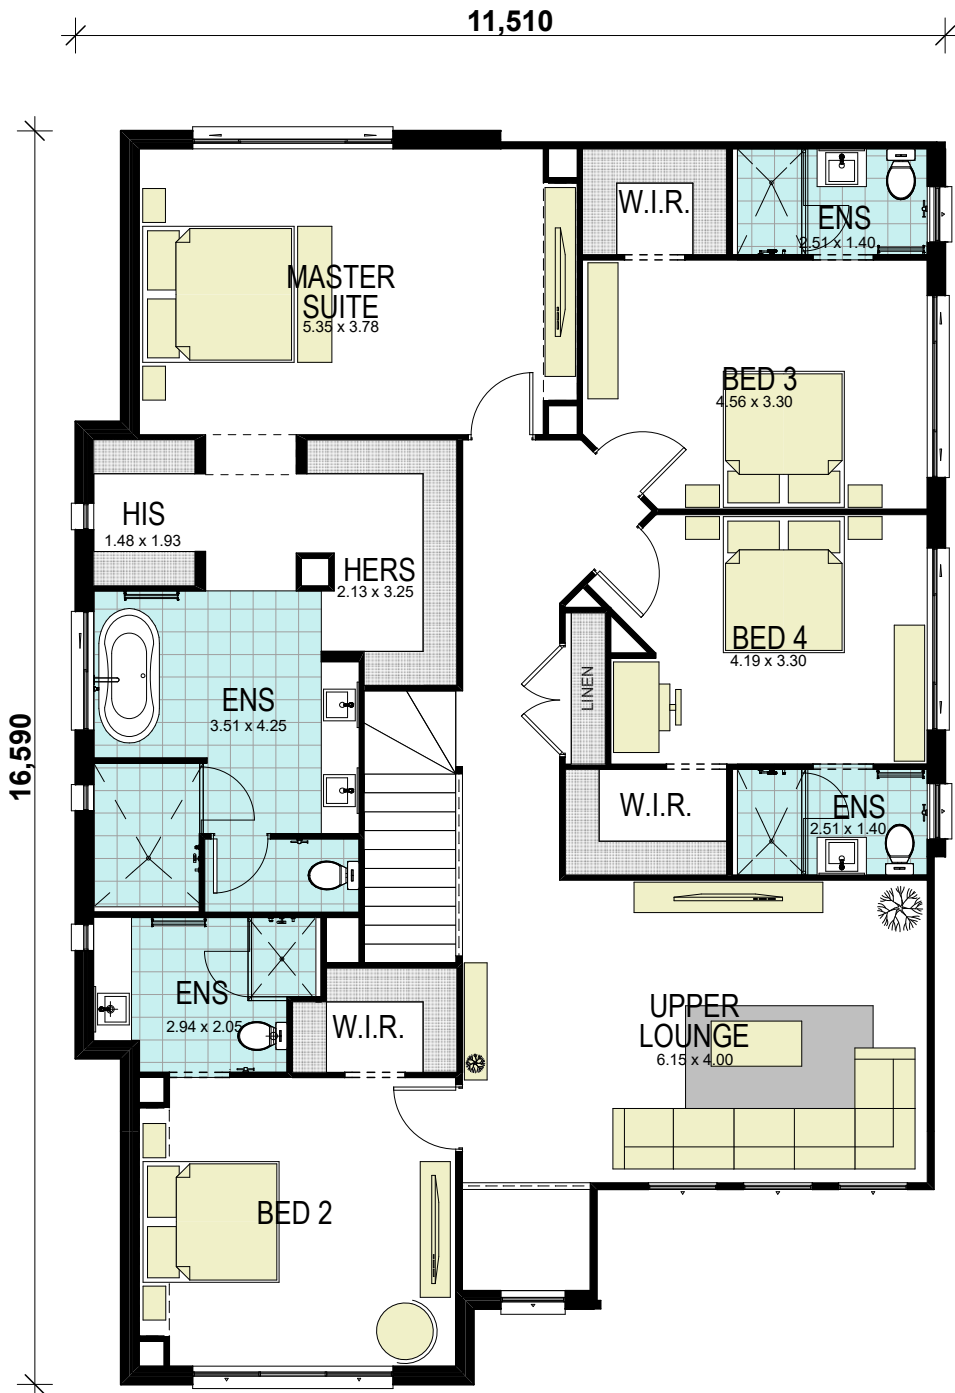

MANHATTAN 44 Ens CLASSIC

12,830

GROUND FLOOR

area calculations

GROUND FLOOR	179.55
FIRST FLOOR	171.01
PORCH	3.85
OUTDOOR LEISURE	20.66
GARAGE	33.32
gross floor area:	408.39 m²

1300 855 775
wisdomhomes.com.au

MANHATTAN 44 Ens CLASSIC

FIRST FLOOR

area calculations	
GROUND FLOOR	179.55
FIRST FLOOR	171.01
PORCH	3.85
OUTDOOR LEISURE	20.66
GARAGE	33.32
gross floor area:	408.39 m²

1300 855 775
wisdomhomes.com.au