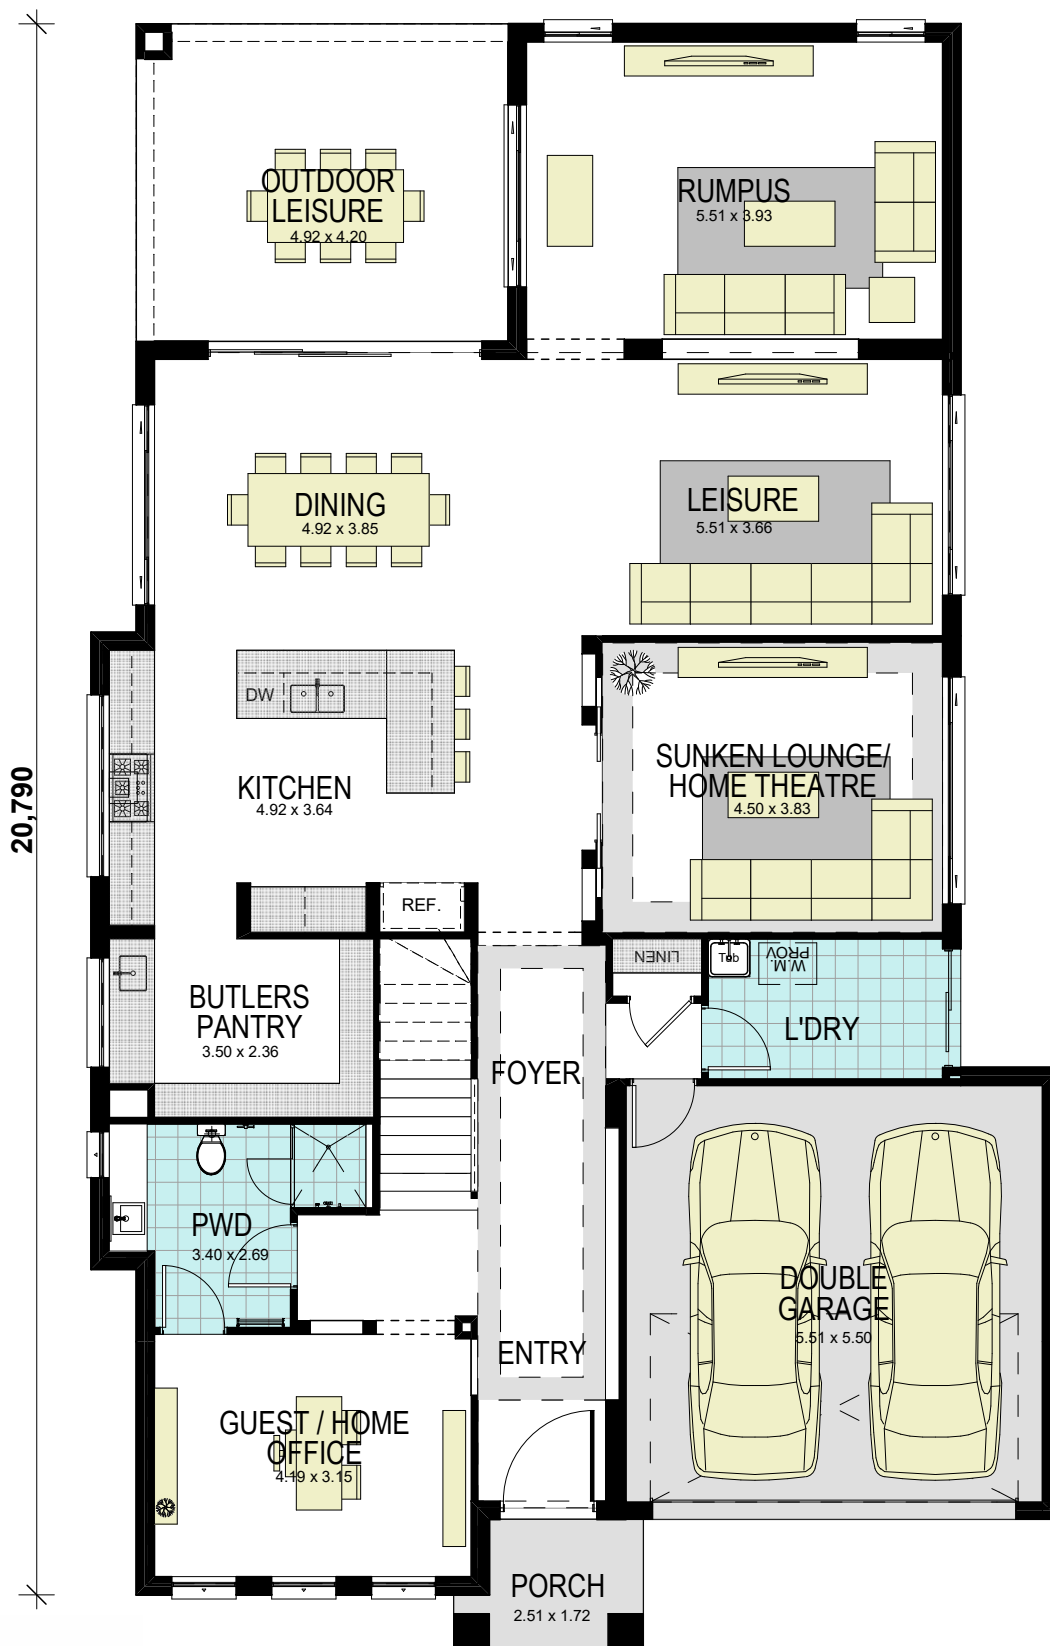

MANHATTAN 44 Ens CLASSIC

12,830

GROUND FLOOR

area calculations

GROUND FLOOR	179.55
FIRST FLOOR	171.01
PORCH	3.85
OUTDOOR LEISURE	20.66
GARAGE	33.32
gross floor area:	408.39 m²

1300 855 775
wisdomhomes.com.au

MANHATTAN 44 Ens CLASSIC

FIRST FLOOR

area calculations	
GROUND FLOOR	179.55
FIRST FLOOR	171.01
PORCH	3.85
OUTDOOR LEISURE	20.66
GARAGE	33.32
gross floor area:	408.39 m²

1300 855 775
wisdomhomes.com.au