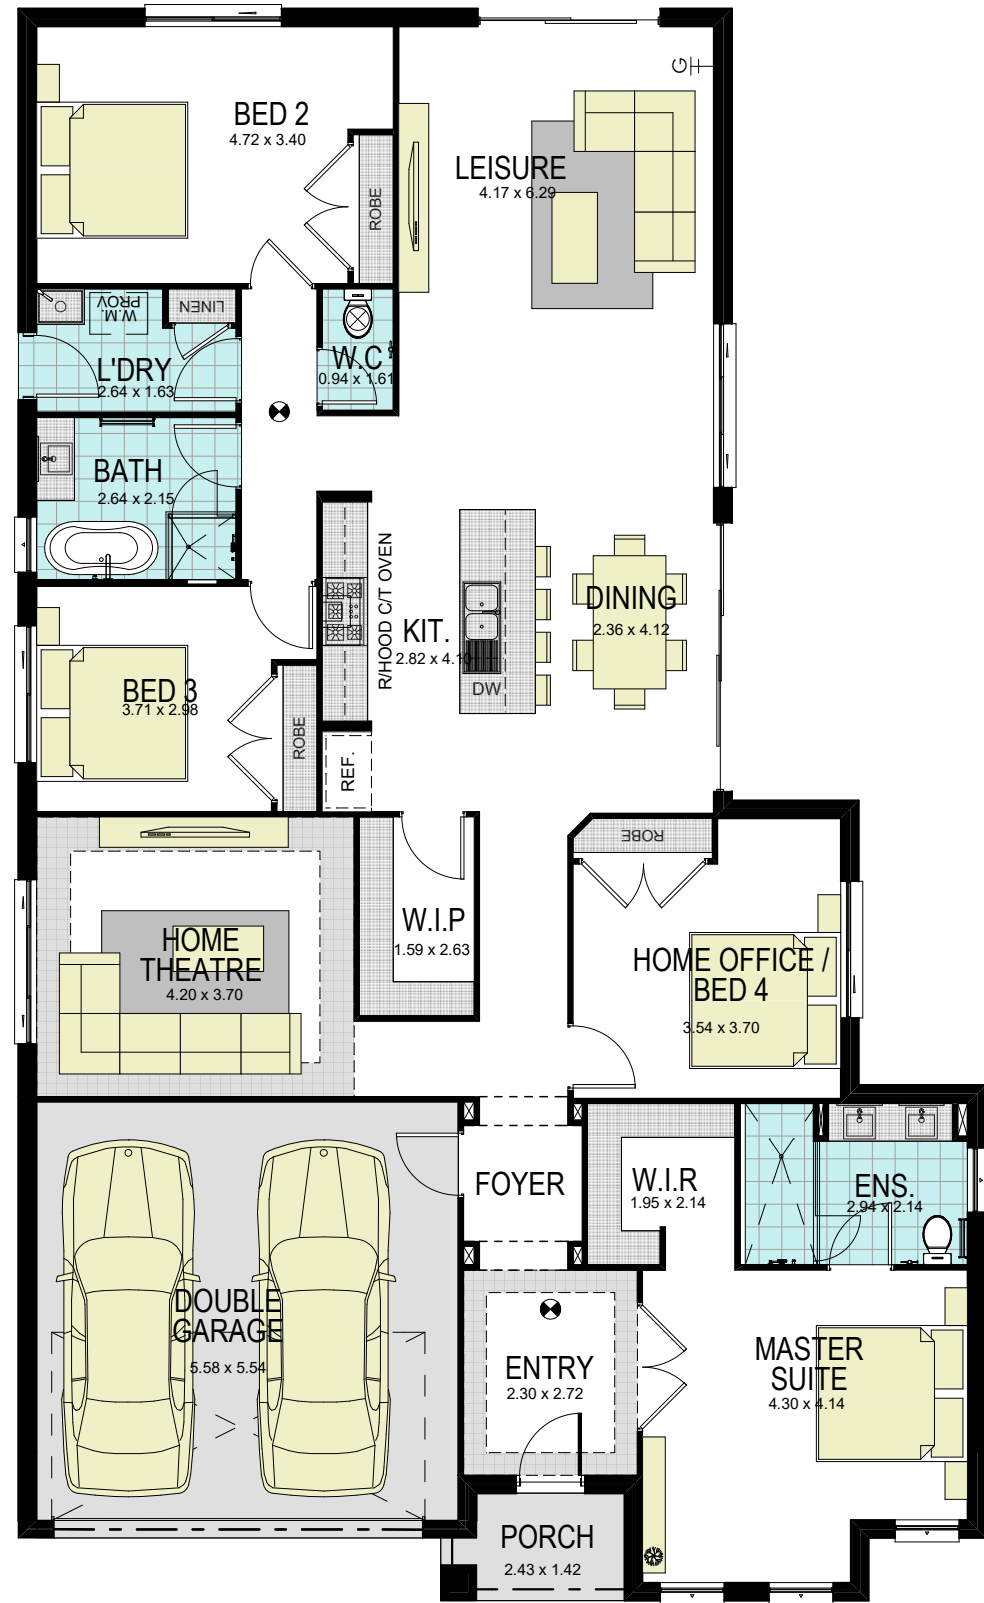

# ESPERENCE 24 CLASSIC

12,800

21,070

## FLOOR PLAN

area calculations	
LOWER FLOOR	185.33
PORCH	3.17
GARAGE	33.72
<b>gross floor area:</b>	<b>222.22 m<sup>2</sup></b>

1300 855 775  
wisdomhomes.com.au

Copyright of plans and documentation remain the exclusive property of Wisdom Properties Group Pty Ltd T A Wisdom Homes. Builders Lic. No. 131951C