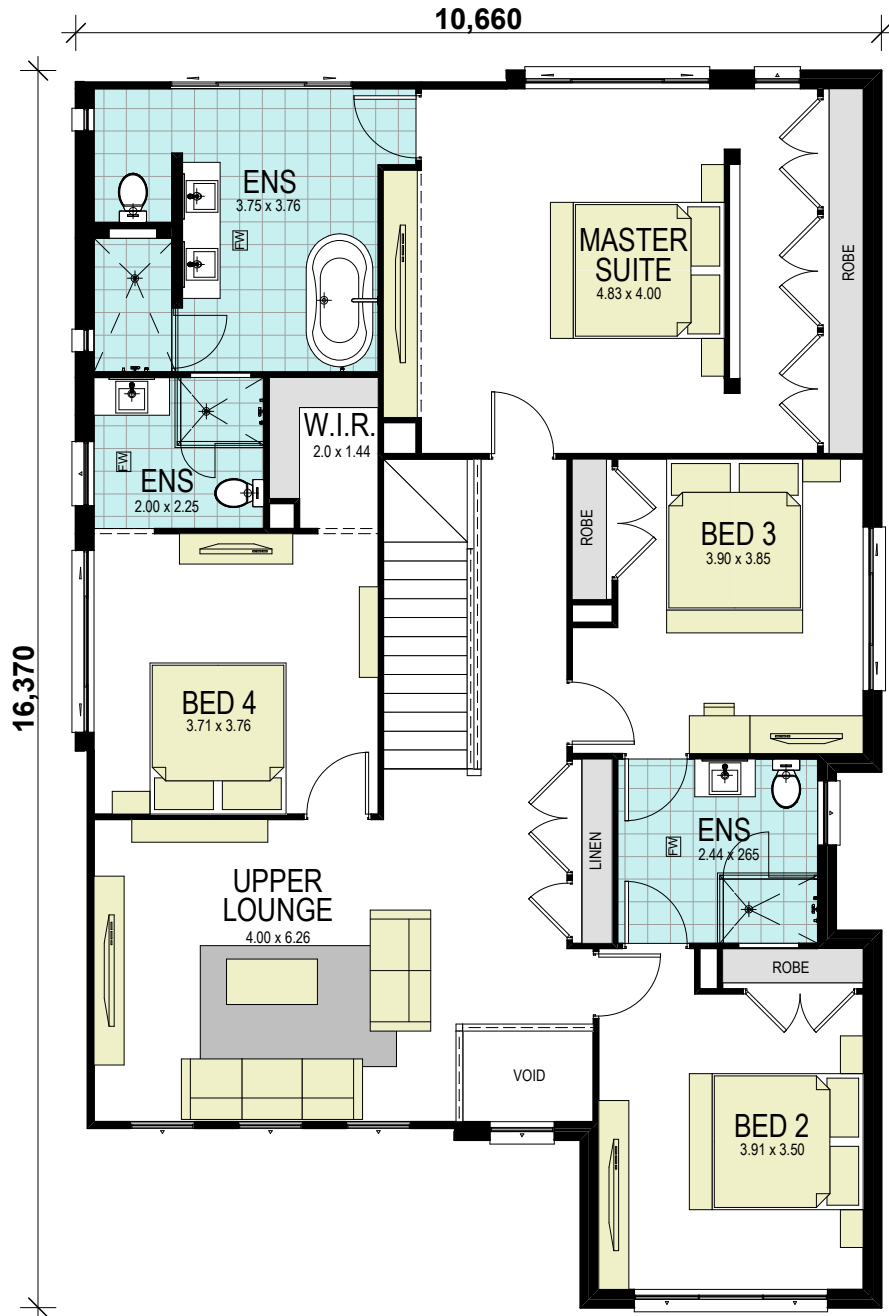

AMBASSADOR 41 2013 - CLASSIC

GROUND FLOOR

**Wisdom
Homes**
The wise choice

Ph: 4647 1200

Fax: 4647 1233

www.wisdomhomes.com.au

area calculations	
ground floor area	160.85m ²
first floor area	156.06m ²
garage	37.31m ²
porch	5.27m ²
outdoor lesiure	19.89m ²
gross floor area:	379.38m²
sq:	40.83sq.

AMBASSADOR 41 2013 - CLASSIC

**Wisdom
Homes**
The wise choice

Ph: 4647 1200

Fax: 4647 1233

www.wisdomhomes.com.au

FIRST FLOOR

area calculations

ground floor area	160.85m ²
first floor area	156.06m ²
garage	37.31m ²
porch	5.27m ²
outdoor lesiure	19.89m ²
gross floor area:	379.38m²
sq:	40.83sq.