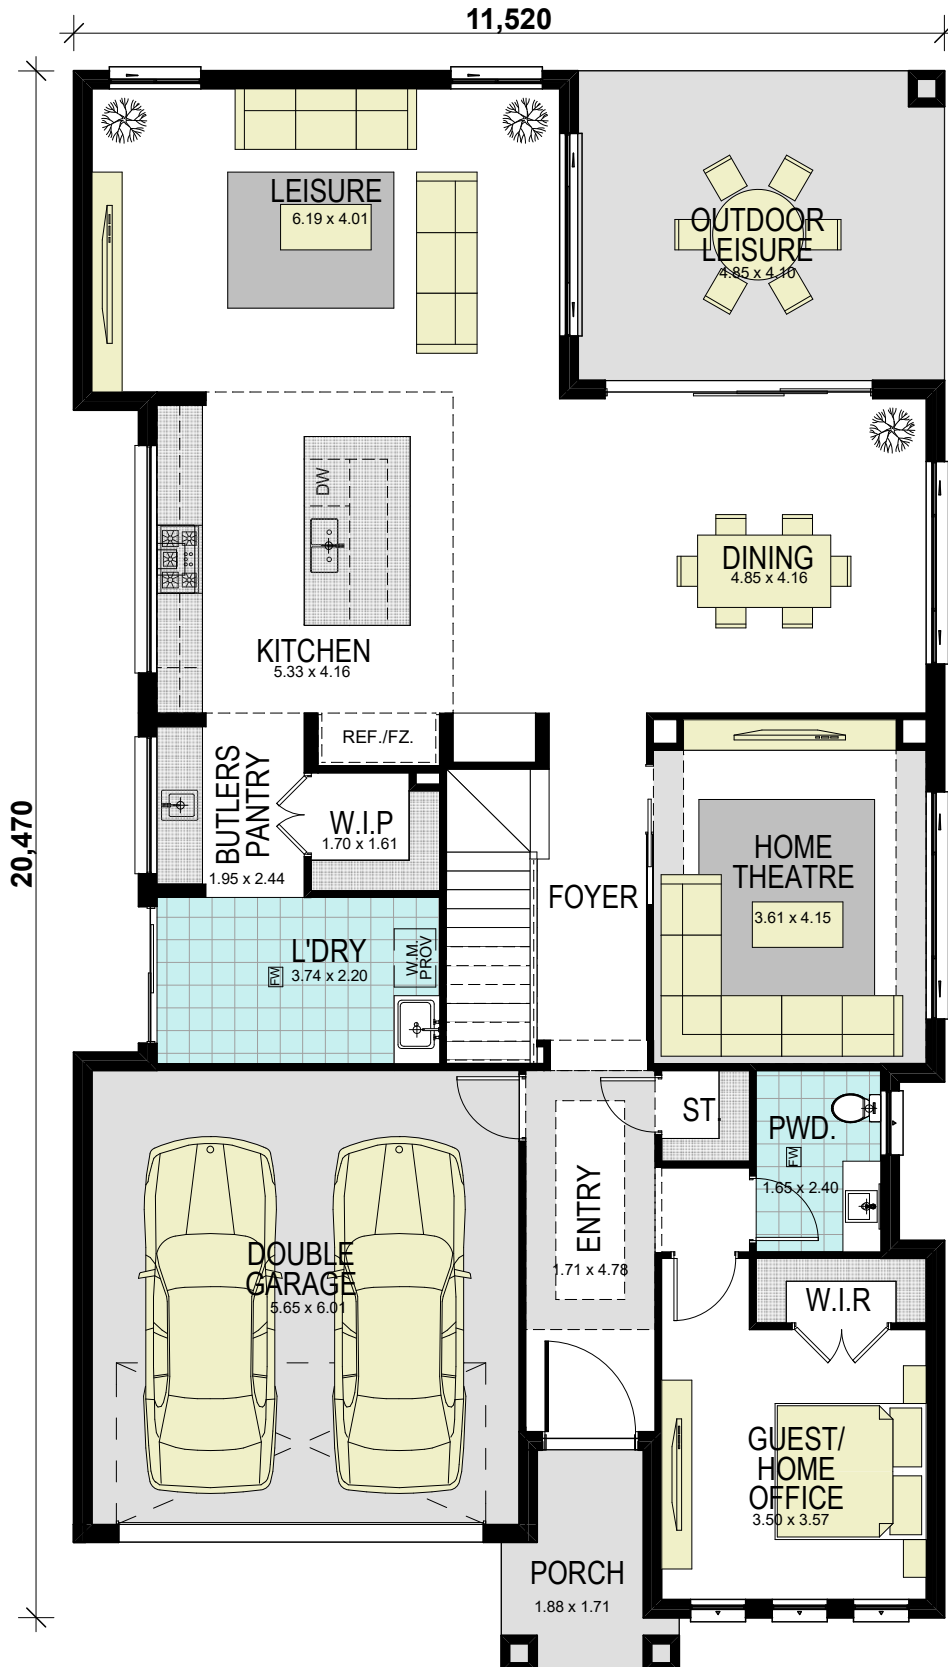

AMBASSADOR 41 2013 - CLASSIC

GROUND FLOOR

**Wisdom
Homes**
The wise choice

Ph: 4647 1200

Fax: 4647 1233

www.wisdomhomes.com.au

area calculations	
ground floor area	160.85m ²
first floor area	156.06m ²
garage	37.31m ²
porch	5.27m ²
outdoor lesiure	19.89m ²
gross floor area:	379.38m²
sq:	40.83sq.

AMBASSADOR 41 2013 - CLASSIC

**Wisdom
Homes**
The wise choice

Ph: 4647 1200

Fax: 4647 1233

www.wisdomhomes.com.au

FIRST FLOOR

area calculations

ground floor area	160.85m ²
first floor area	156.06m ²
garage	37.31m ²
porch	5.27m ²
outdoor lesiure	19.89m ²
gross floor area:	379.38m²
sq:	40.83sq.