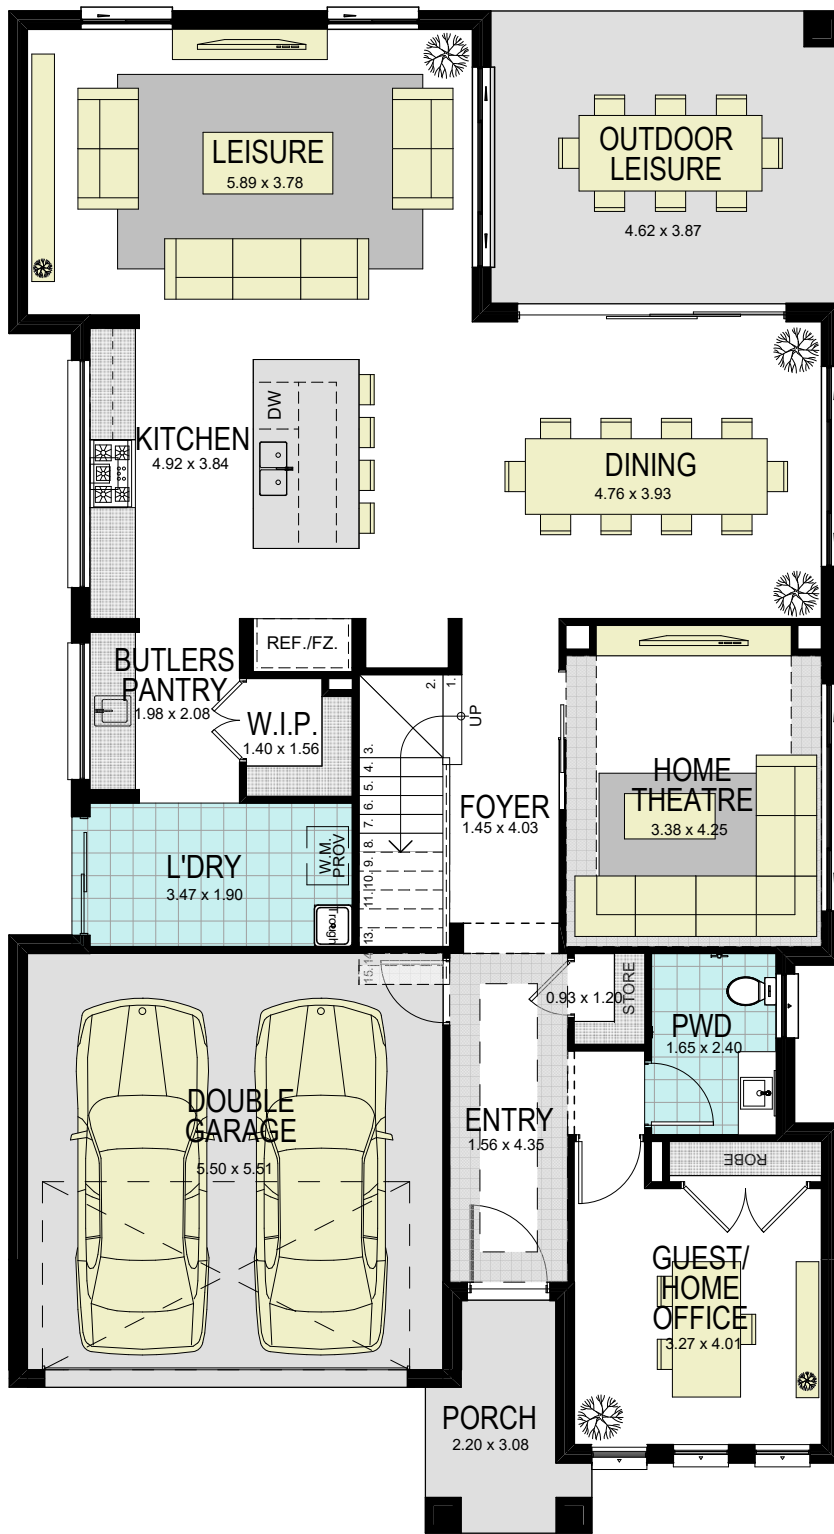

AMBASSADOR 36 CLASSIC

GROUND FLOOR

area calculations	
LOWER FLOOR	143.25
UPPER FLOOR	138.61
PORCH	5.23
OUTDOOR LEISURE	17.88
GARAGE	33.43
gross floor area:	338.40 m²

AMBASSADOR 36 CLASSIC

FIRST FLOOR

area calculations	
LOWER FLOOR	143.25
UPPER FLOOR	138.61
PORCH	5.23
OUTDOOR LEISURE	17.88
GARAGE	33.43
gross floor area:	338.40 m²