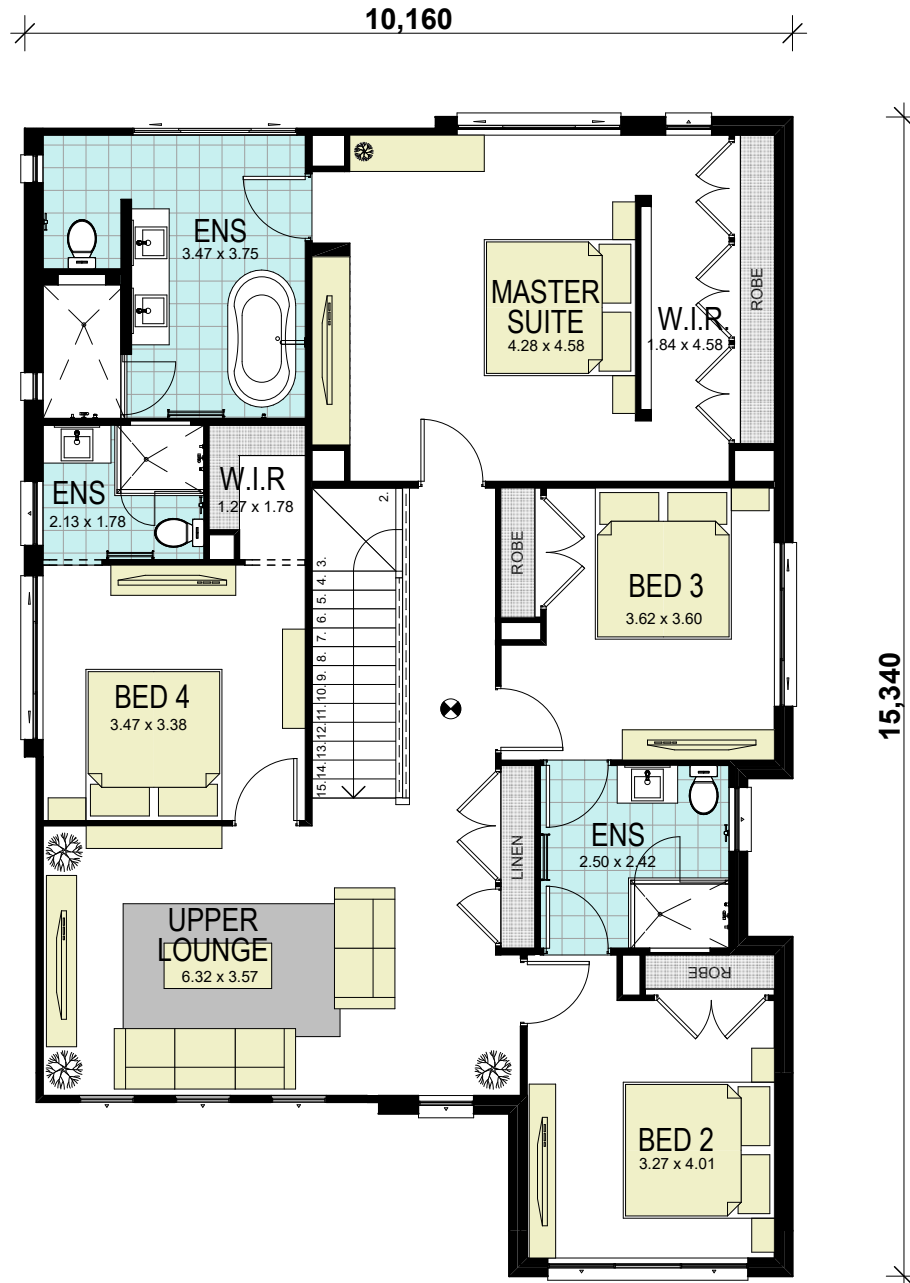

AMBASSADOR 36 CLASSIC

GROUND FLOOR

area calculations	
LOWER FLOOR	143.25
UPPER FLOOR	138.61
PORCH	5.23
OUTDOOR LEISURE	17.88
GARAGE	33.43
gross floor area:	338.40 m²

AMBASSADOR 36 CLASSIC

FIRST FLOOR

area calculations	
LOWER FLOOR	143.25
UPPER FLOOR	138.61
PORCH	5.23
OUTDOOR LEISURE	17.88
GARAGE	33.43
gross floor area:	338.40 m²