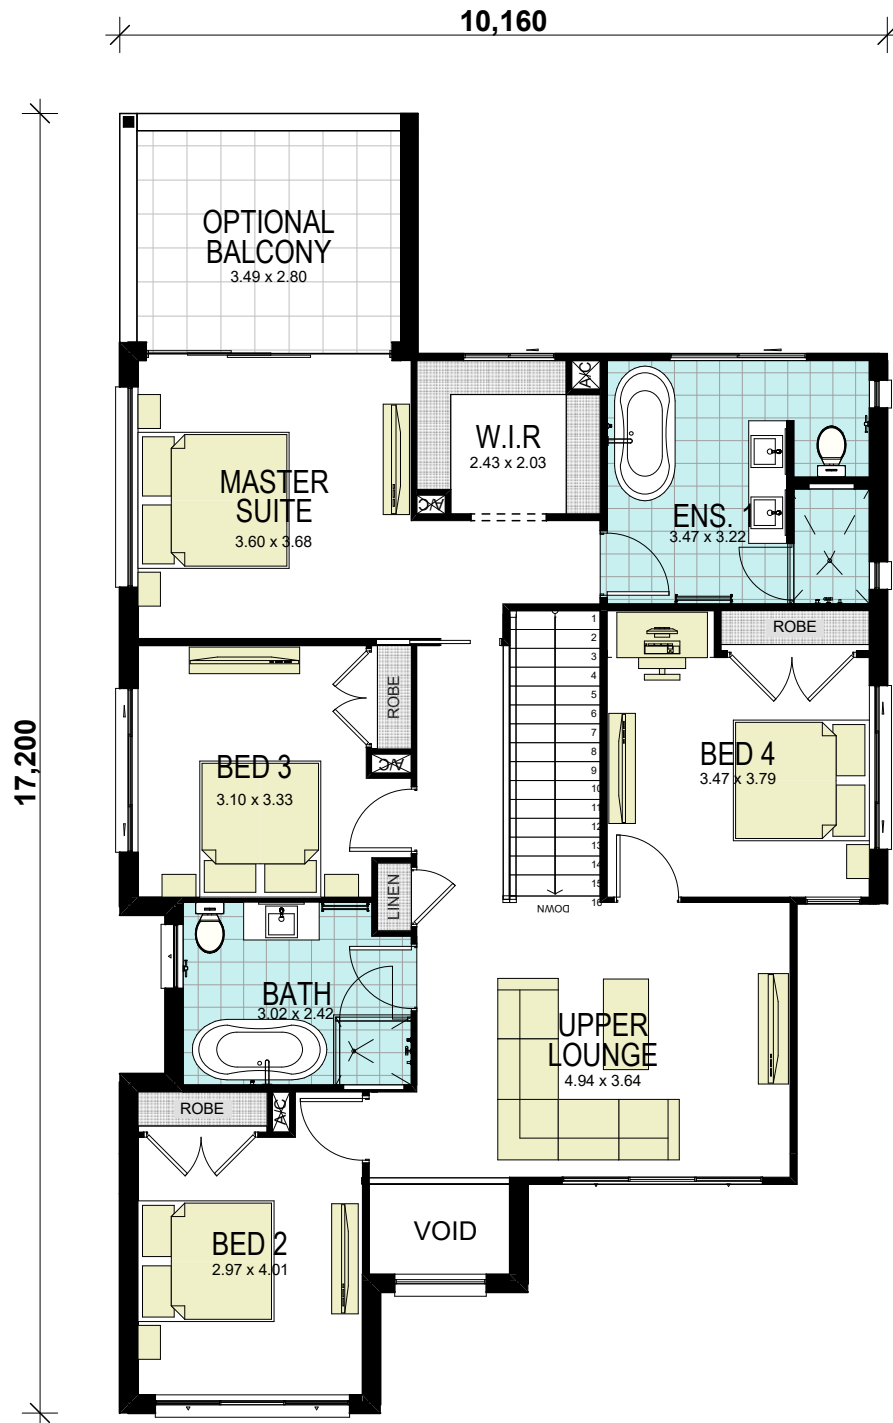

Ambassador 33 CLASSIC

10,690

18,970

GROUND FLOOR

area calculations	
LOWER FLOOR	130.07
UPPER FLOOR	119.78
PORCH	4.92
OUTDOOR LEISURE	15.66
GARAGE	33.36
gross floor area:	303.79 m²
(OPTIONAL BALCONY	11.97m ²)

1300 855 775
wisdomhomes.com.au

Ambassador 33 CLASSIC

FIRST FLOOR

area calculations	
LOWER FLOOR	130.07
UPPER FLOOR	119.78
PORCH	4.92
OUTDOOR LEISURE	15.66
GARAGE	33.36
gross floor area:	303.79 m²
(OPTIONAL BALCONY	11.97m ²)