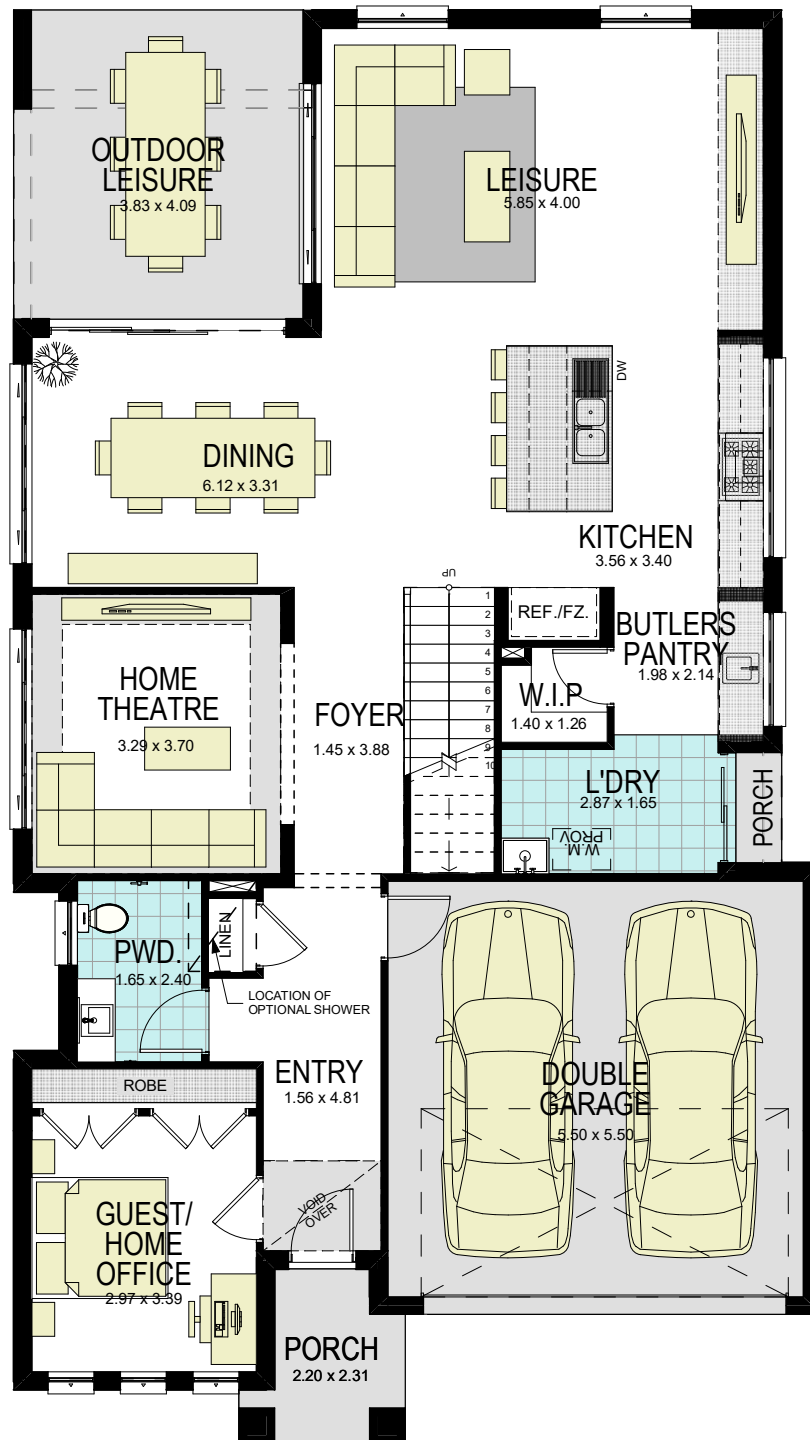

Ambassador 33 CLASSIC

10,690

18,970

GROUND FLOOR

area calculations	
LOWER FLOOR	130.07
UPPER FLOOR	119.78
PORCH	4.92
OUTDOOR LEISURE	15.66
GARAGE	33.36
gross floor area:	303.79 m²
(OPTIONAL BALCONY	11.97m ²)

1300 855 775
wisdomhomes.com.au

Ambassador 33 CLASSIC

FIRST FLOOR

area calculations	
LOWER FLOOR	130.07
UPPER FLOOR	119.78
PORCH	4.92
OUTDOOR LEISURE	15.66
GARAGE	33.36
gross floor area:	303.79 m²
(OPTIONAL BALCONY	11.97m ²)