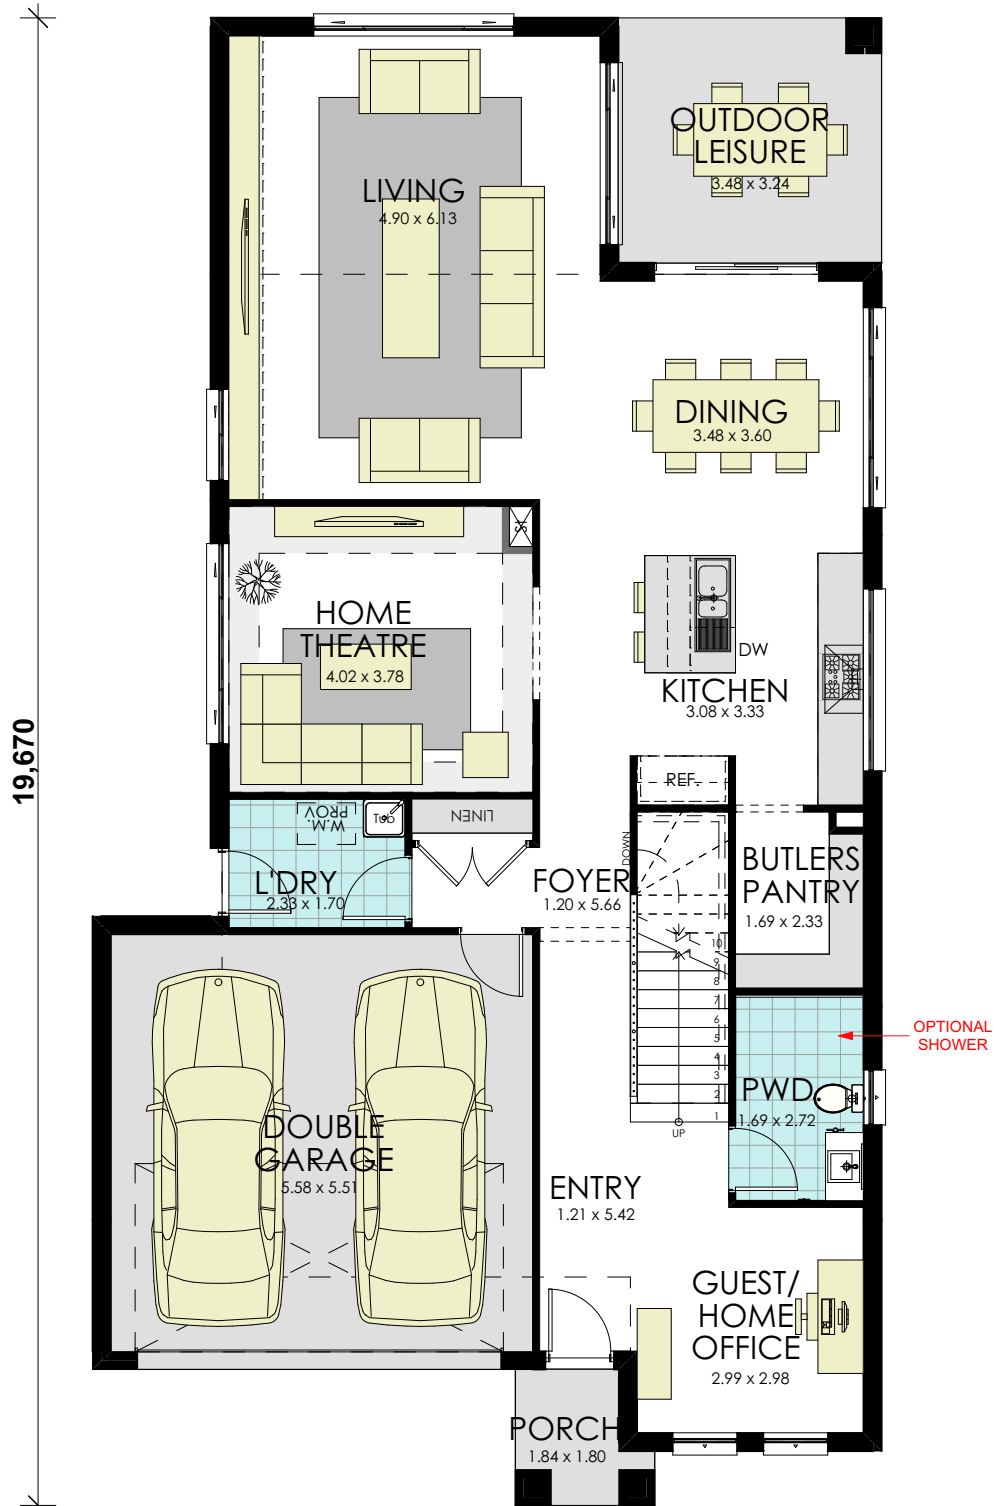

Yorkeville 32 Classic

10,430

19,670

BUILD YOUR
momentum
WITH WISDOM

GROUND FLOOR

area calculations	
LOWER FLOOR	126.49
UPPER FLOOR	124.73
PORCH	2.80
OUTDOOR LEISURE	11.28
GARAGE	33.84
gross floor area:	299.14 m²

Yorkeville 32 Classic

BUILD YOUR
momentum
WITH WISDOM

FIRST FLOOR

area calculations	
LOWER FLOOR	126.49
UPPER FLOOR	124.73
PORCH	2.80
OUTDOOR LEISURE	11.28
GARAGE	33.84
gross floor area:	299.14 m²