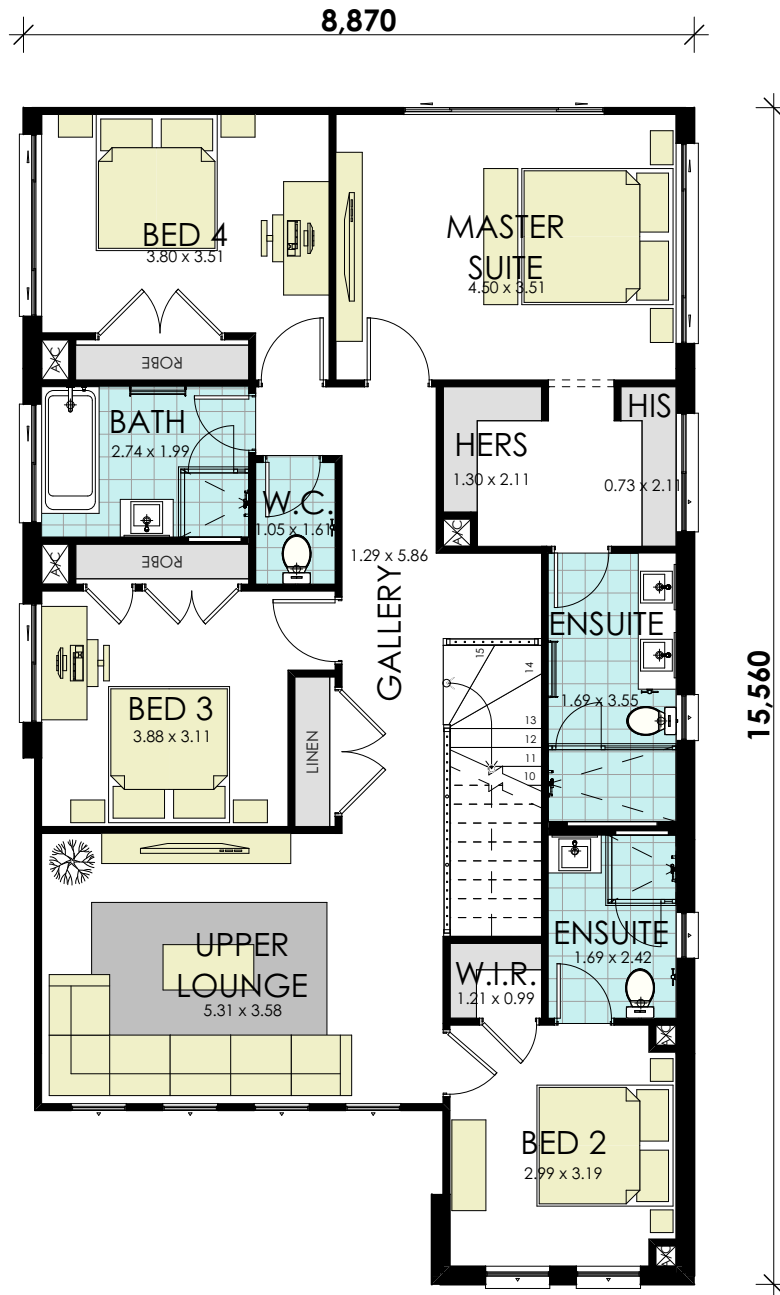

Yorkeville 32 Classic

10,430

19,670

BUILD YOUR
momentum
WITH WISDOM

GROUND FLOOR

area calculations	
LOWER FLOOR	126.49
UPPER FLOOR	124.73
PORCH	2.80
OUTDOOR LEISURE	11.28
GARAGE	33.84
gross floor area:	299.14 m²

Yorkeville 32 Classic

BUILD YOUR
momentum
WITH WISDOM

FIRST FLOOR

area calculations	
LOWER FLOOR	126.49
UPPER FLOOR	124.73
PORCH	2.80
OUTDOOR LEISURE	11.28
GARAGE	33.84
gross floor area:	299.14 m²