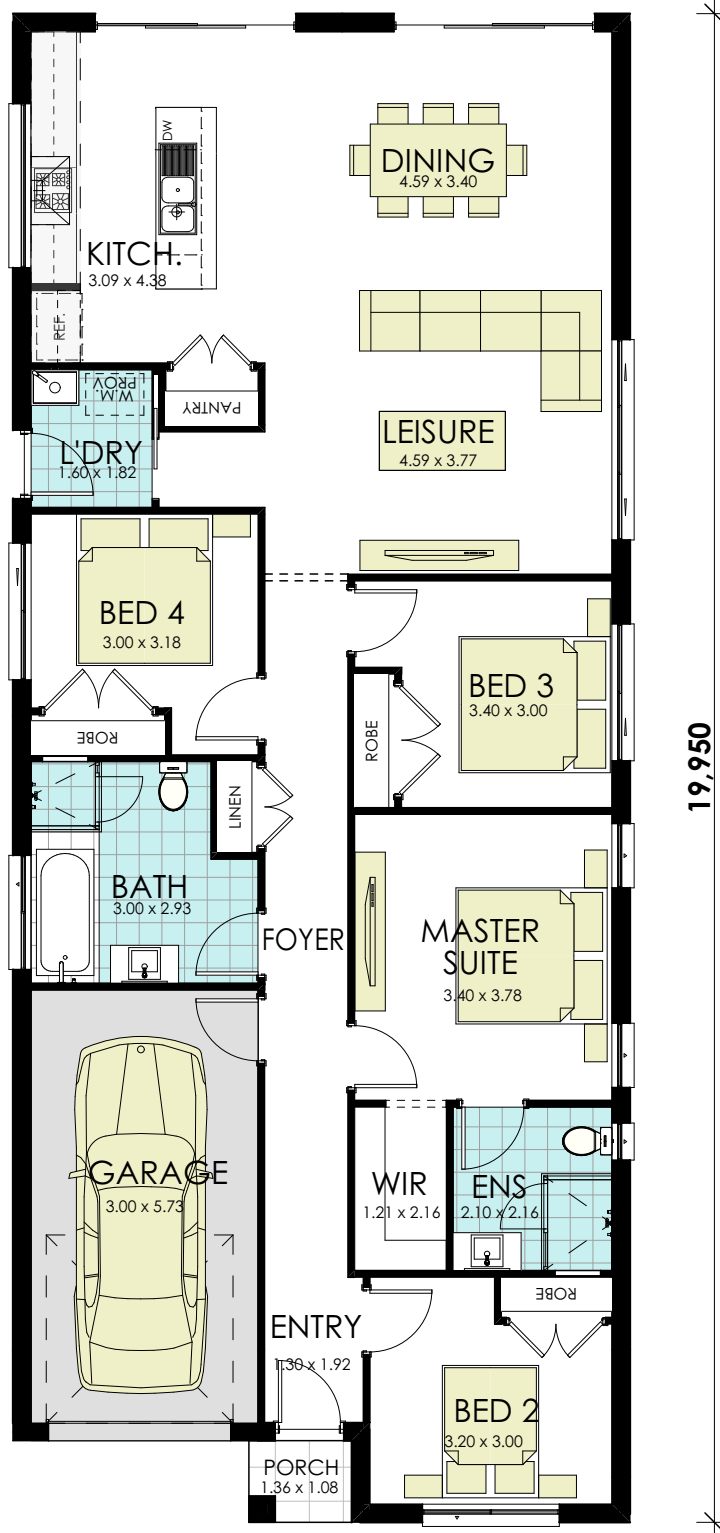

# Westport 17 Classic

8,160

19,950

BUILD YOUR  
**momentum**  
WITH WISDOM

## GROUND FLOOR

area calculations	
LOWER FLOOR	138.64
PORCH	1.47
GARAGE	19.31
<b>gross floor area:</b>	<b>159.42 m<sup>2</sup></b>