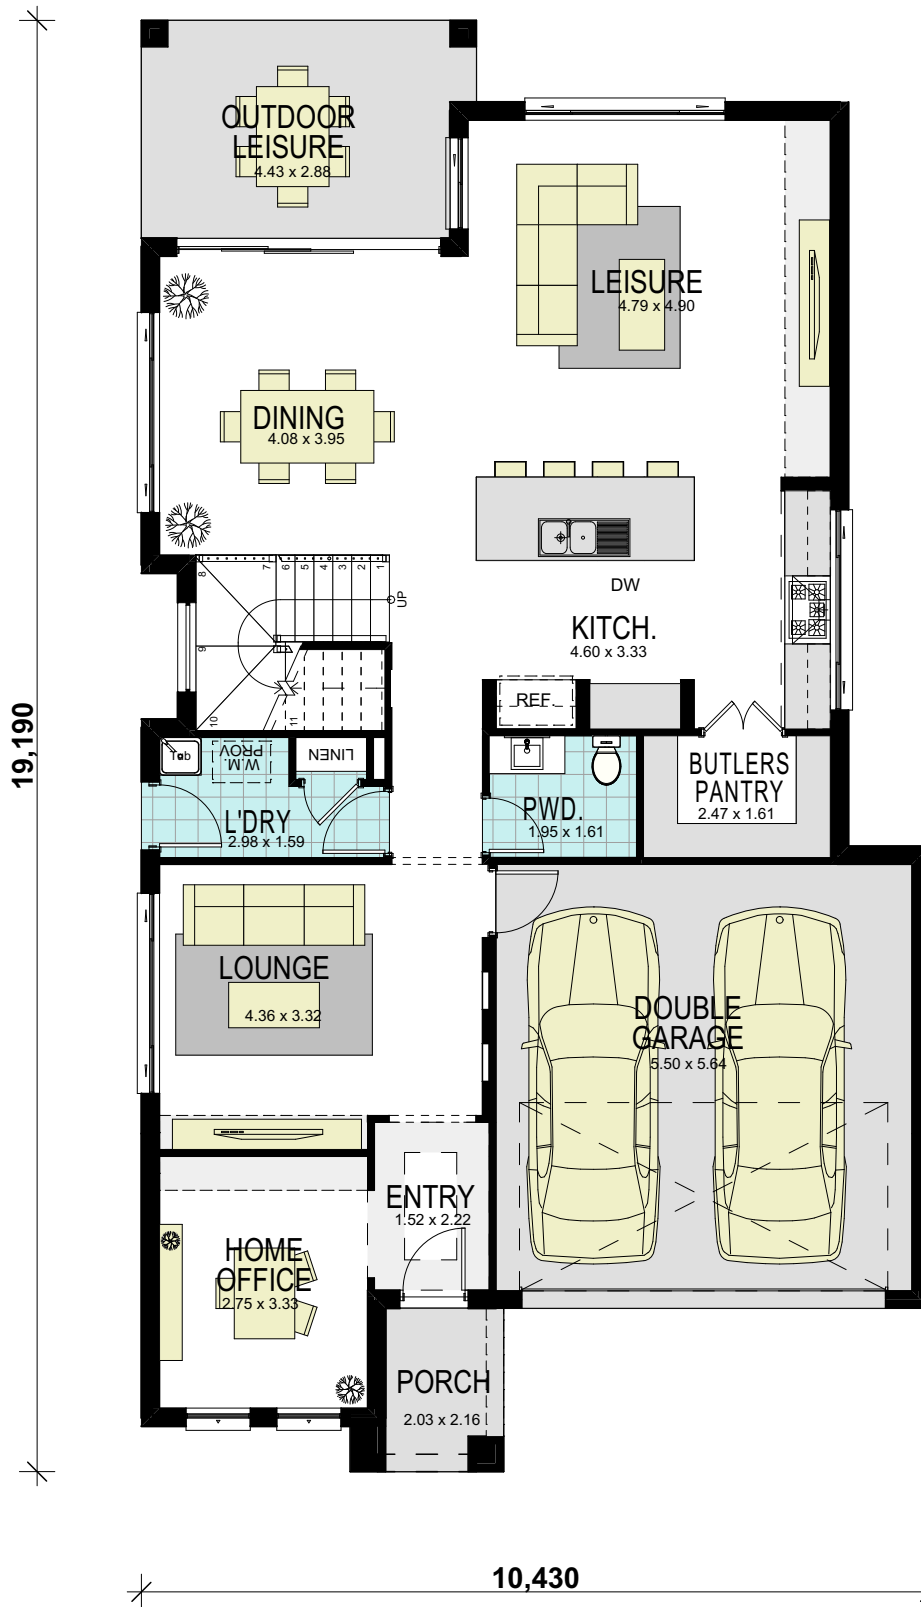

# Washington 32 Classic

## GROUND FLOOR

area calculations	
LOWER FLOOR	118.54
UPPER FLOOR	129.38
PORCH	3.65
OUTDOOR LEISURE	12.13
GARAGE	33.95
<b>gross floor area:</b>	<b>297.65 m<sup>2</sup></b>

1300 855 775  
wisdomhomes.com.au

## FIRST FLOOR

area calculations	
LOWER FLOOR	118.54
UPPER FLOOR	129.38
PORCH	3.65
OUTDOOR LEISURE	12.13
GARAGE	33.95
<b>gross floor area:</b>	<b>297.65 m<sup>2</sup></b>

1300 855 775  
wisdomhomes.com.au