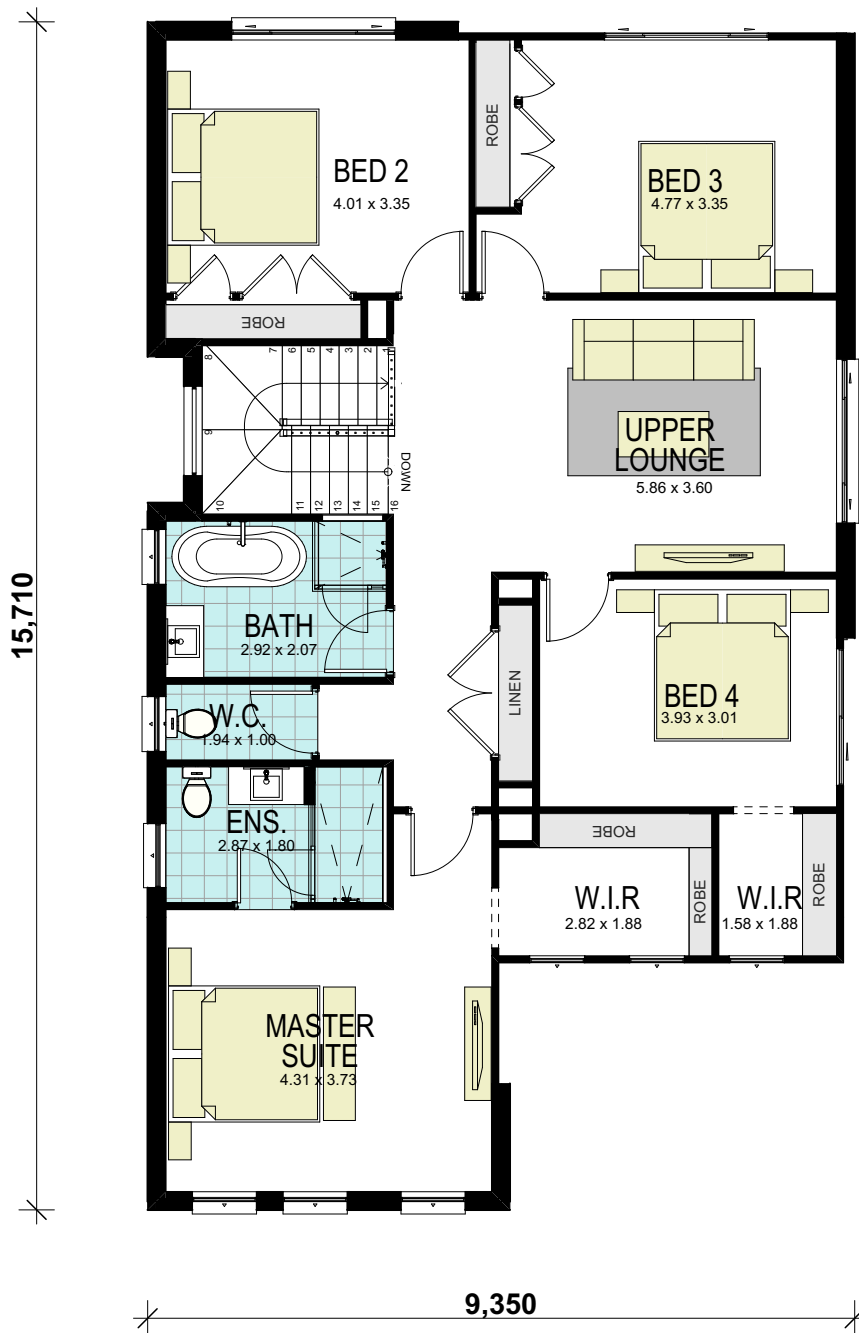

# Washington 32 Classic

## GROUND FLOOR

area calculations	
LOWER FLOOR	118.54
UPPER FLOOR	129.38
PORCH	3.65
OUTDOOR LEISURE	12.13
GARAGE	33.95
<b>gross floor area:</b>	<b>297.65 m<sup>2</sup></b>

1300 855 775  
wisdomhomes.com.au

## FIRST FLOOR

area calculations	
LOWER FLOOR	118.54
UPPER FLOOR	129.38
PORCH	3.65
OUTDOOR LEISURE	12.13
GARAGE	33.95
<b>gross floor area:</b>	<b>297.65 m<sup>2</sup></b>

1300 855 775  
wisdomhomes.com.au