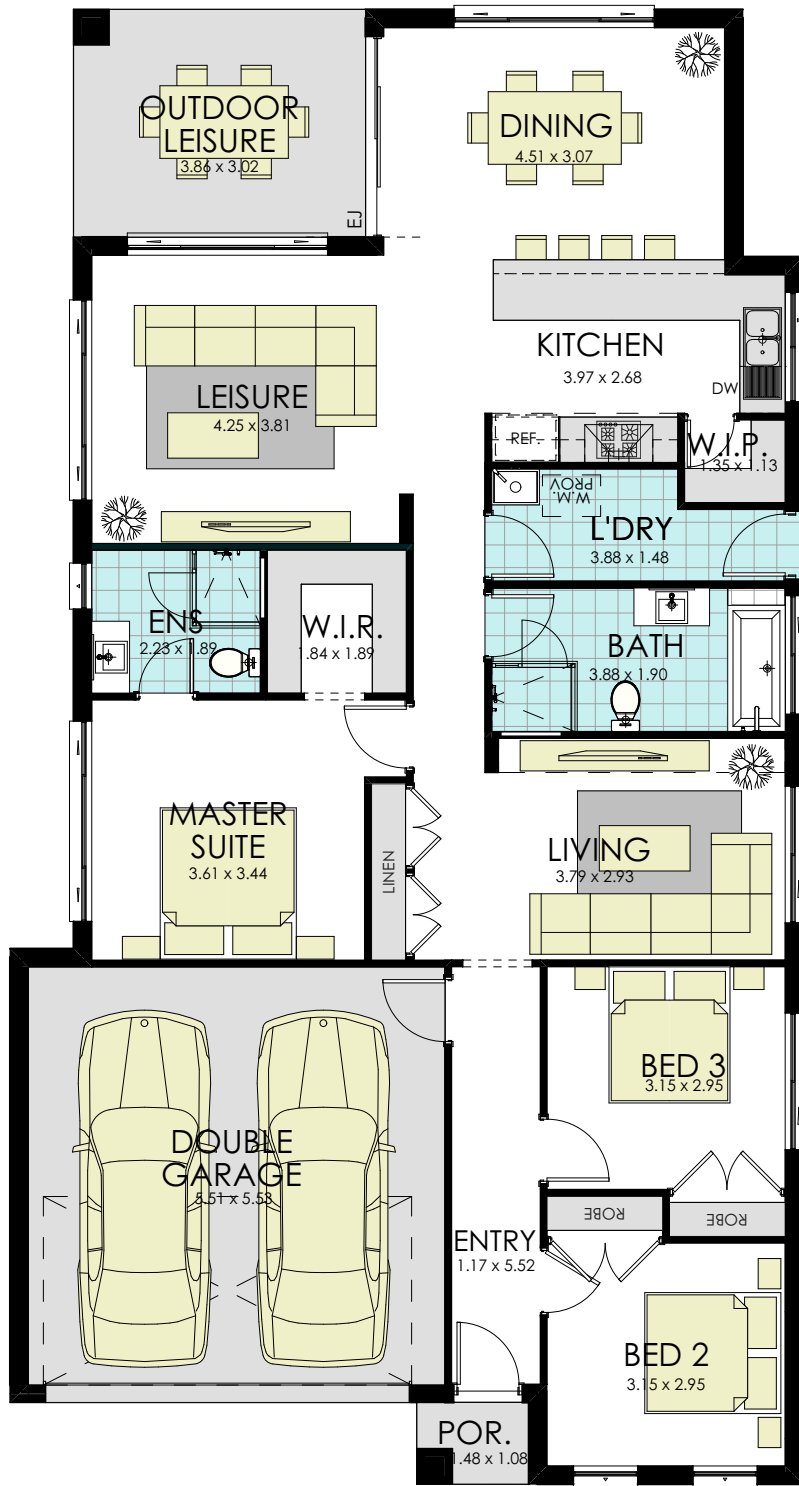

Vienna 20 Classic

10,490

19,500

BUILD YOUR
momentum
WITH WISDOM

GROUND FLOOR

area calculations	
LOWER FLOOR	139.16
PORCH	1.60
OUTDOOR LEISURE	11.62
GARAGE	33.32
gross floor area:	185.70 m²