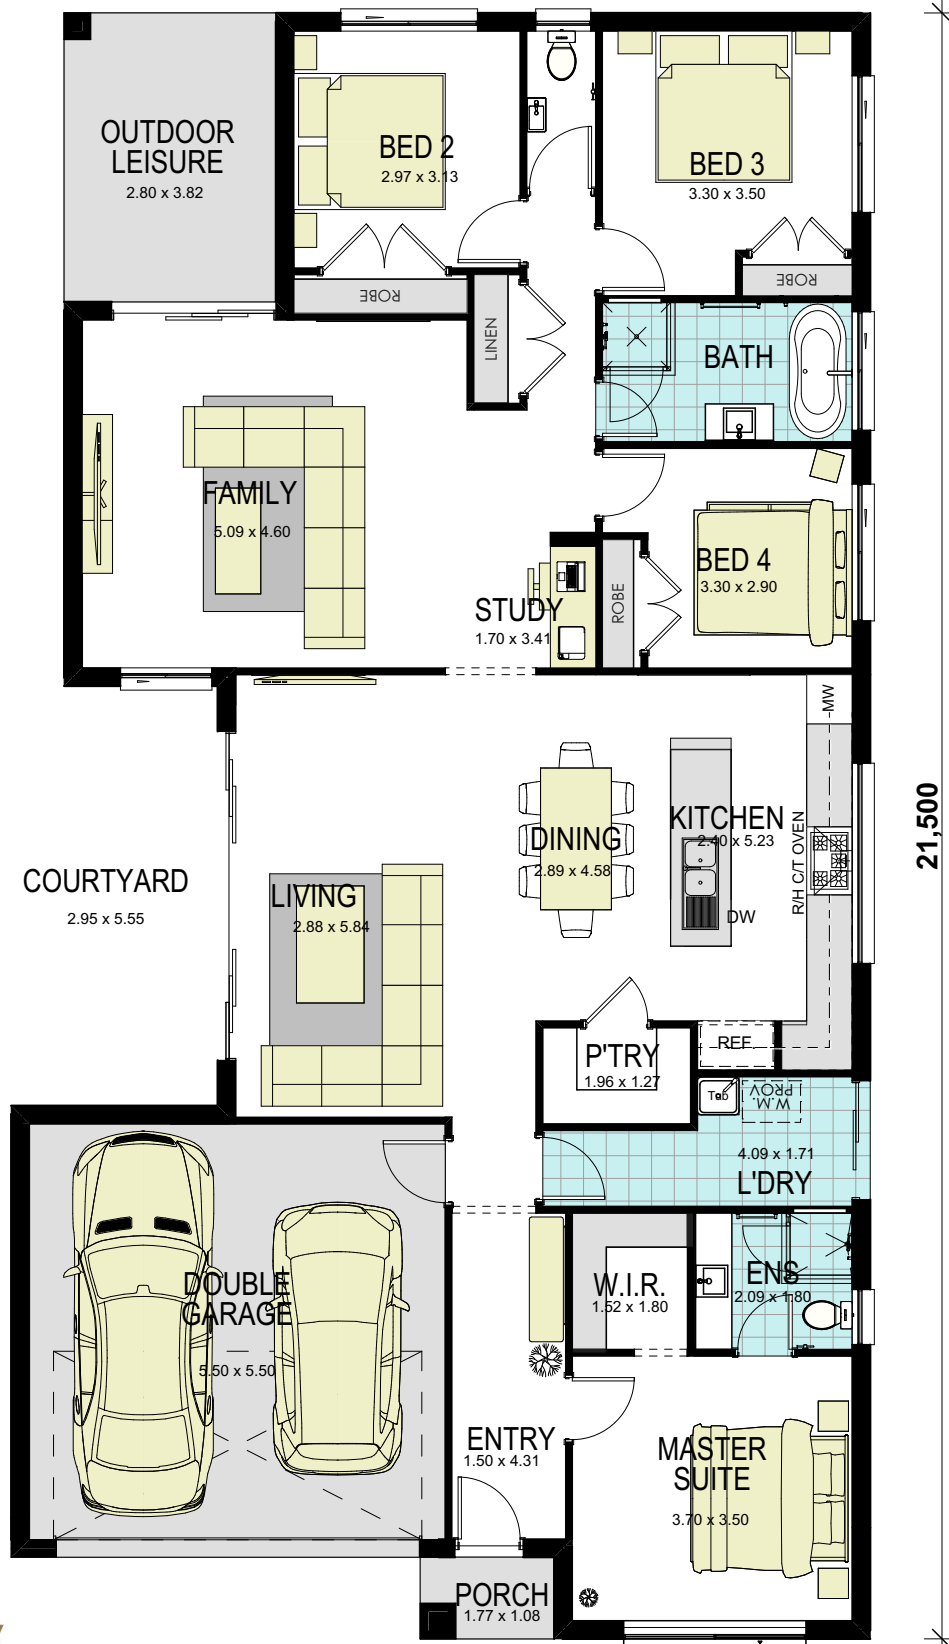

Ventura 24 Classic

700 10,660

21,500

WISDOM HOMES
THE WISE CHOICE

FLOOR PLAN

area calculations

LOWER FLOOR	170.82
PORCH	1.91
OUTDOOR LEISURE	10.70
GARAGE	33.58
gross floor area:	217.01 m²