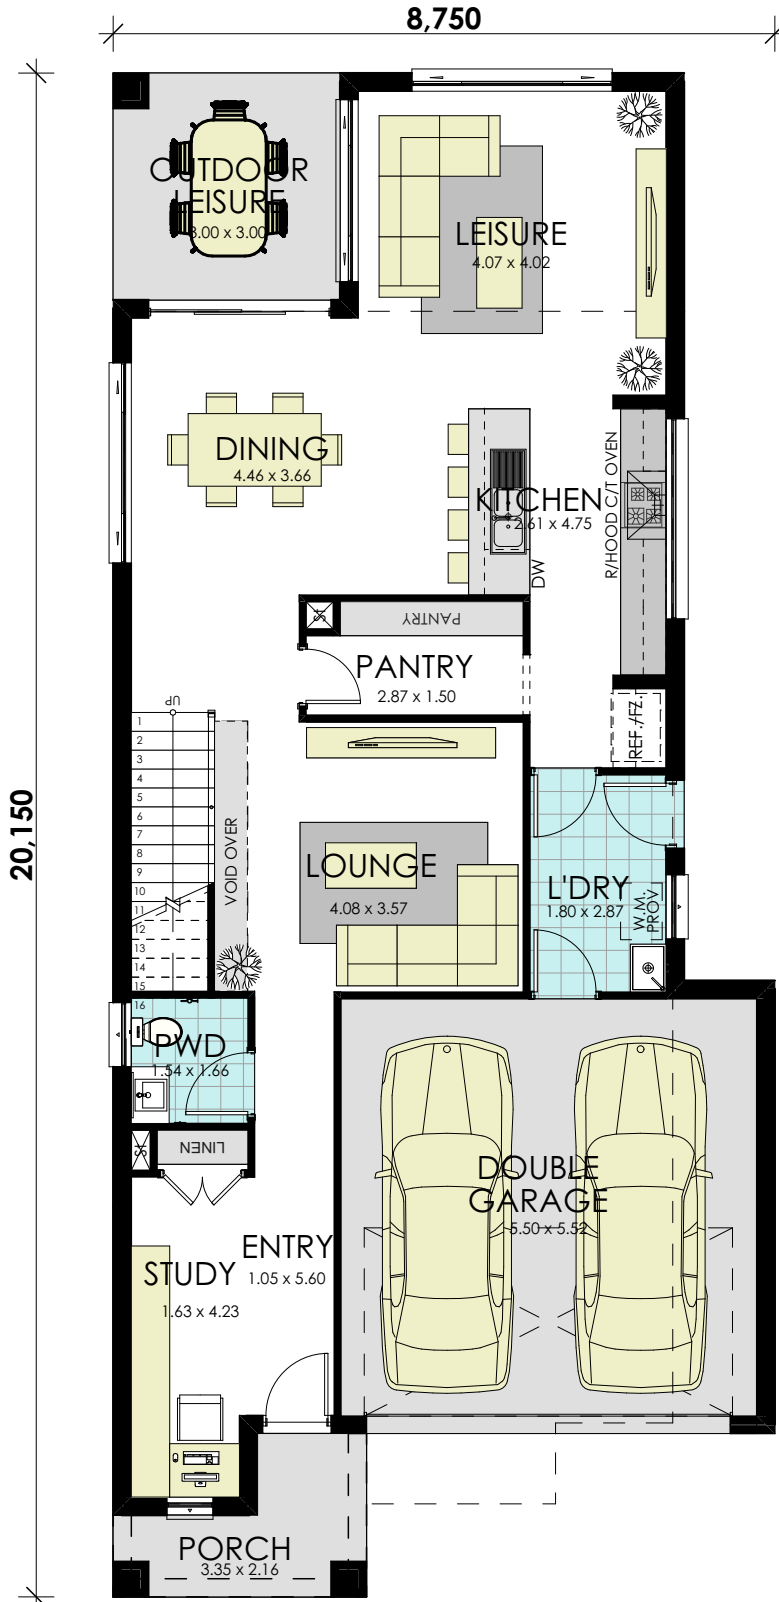

Tribeca 29 - Classic

BUILD YOUR
momentum
WITH WISDOM

GROUND FLOOR

area calculations	
LOWER FLOOR	102.78
UPPER FLOOR	116.24
PORCH	5.17
OUTDOOR LEISURE	9.00
GARAGE	33.29
gross floor area:	266.48 m²

Tribeca 29 - Classic

BUILD YOUR
momentum
WITH WISDOM

FIRST FLOOR

area calculations	
LOWER FLOOR	102.78
UPPER FLOOR	116.24
PORCH	5.17
OUTDOOR LEISURE	9.00
GARAGE	33.29
gross floor area:	266.48 m²