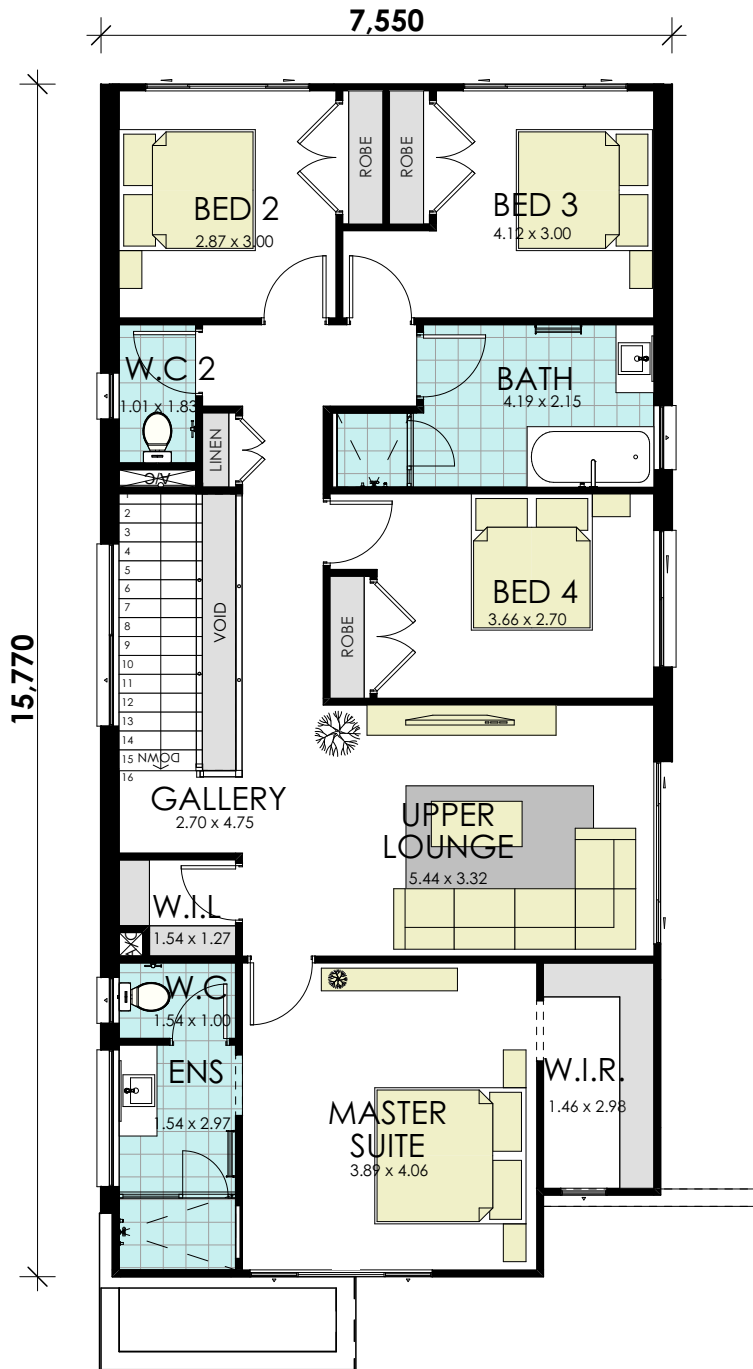

Tribeca 29 - Classic

BUILD YOUR
momentum
WITH WISDOM

GROUND FLOOR

area calculations	
LOWER FLOOR	102.78
UPPER FLOOR	116.24
PORCH	5.17
OUTDOOR LEISURE	9.00
GARAGE	33.29
gross floor area:	266.48 m²

Tribeca 29 - Classic

BUILD YOUR
momentum
WITH WISDOM

FIRST FLOOR

area calculations	
LOWER FLOOR	102.78
UPPER FLOOR	116.24
PORCH	5.17
OUTDOOR LEISURE	9.00
GARAGE	33.29
gross floor area:	266.48 m²