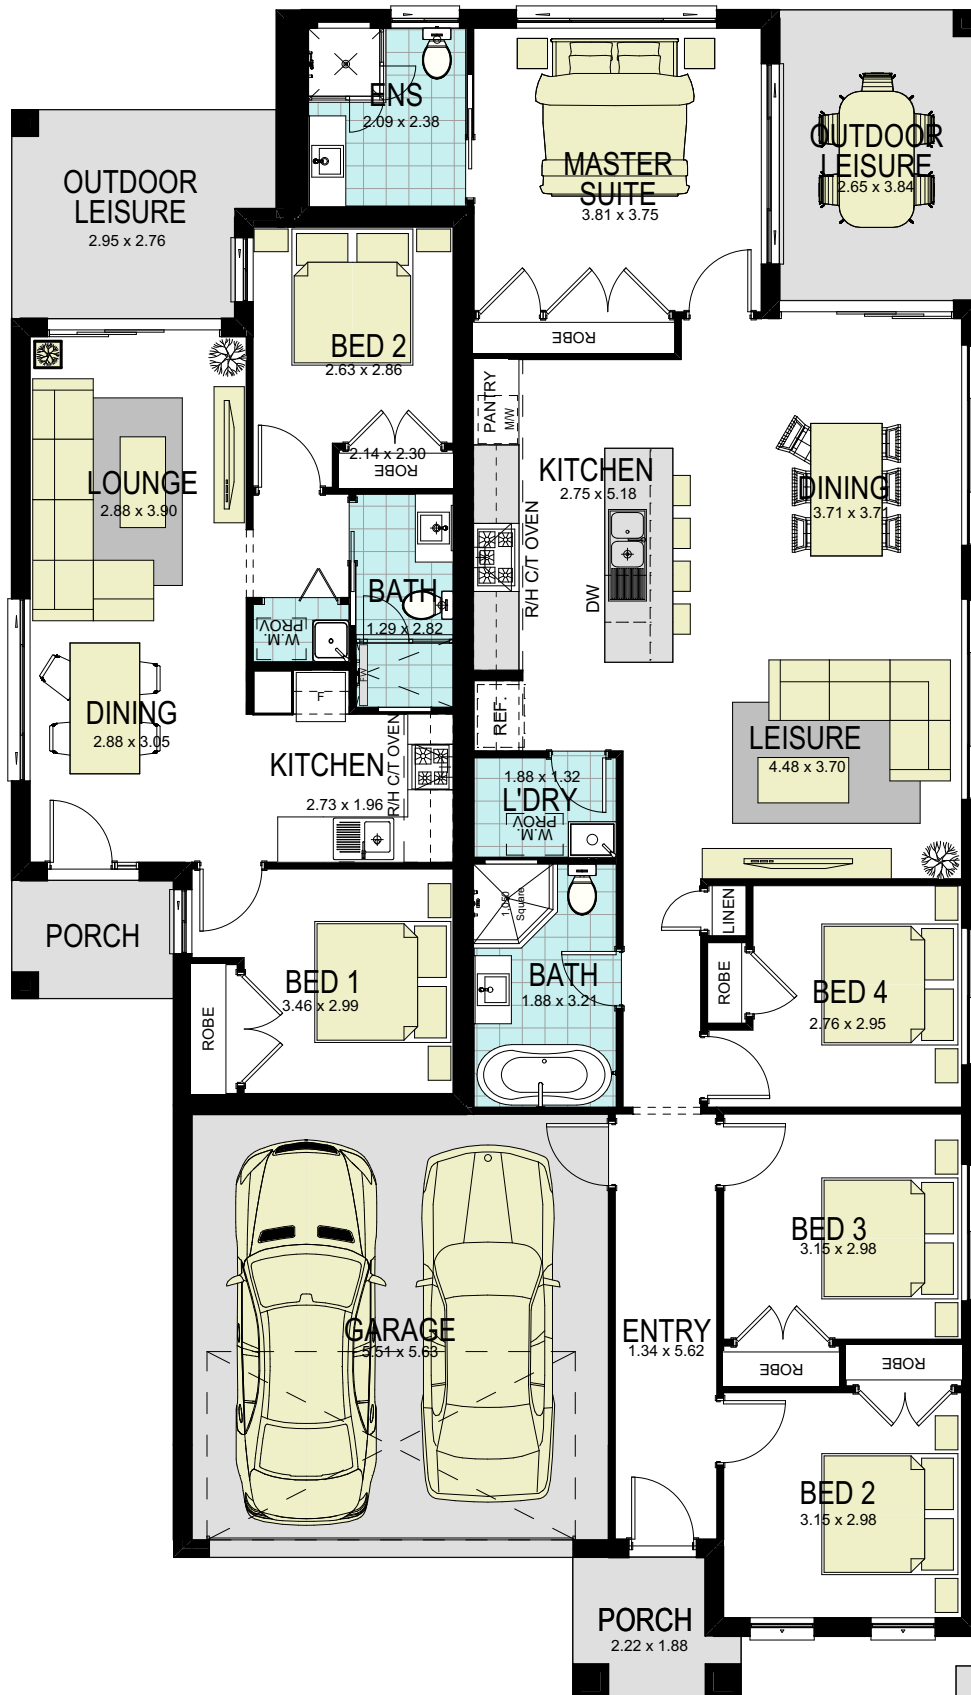

Tesla 27 Dual Classic

12,800

22,340

| area calculations | |
|--------------------------|-----------------------------|
| LOWER FLOOR | 128.28 |
| PORCH | 3.69 |
| OUTDOOR LEISURE | 10.18 |
| GARAGE | 34.70 |
| SECONDARY DWELLING | 59.88 |
| PORCH 2 | 3.34 |
| OUTDOOR LEISURE 2 | 8.86 |
| gross floor area: | 248.93 m² |

WISDOM HOMES
THE WISE CHOICE

FLOOR PLAN