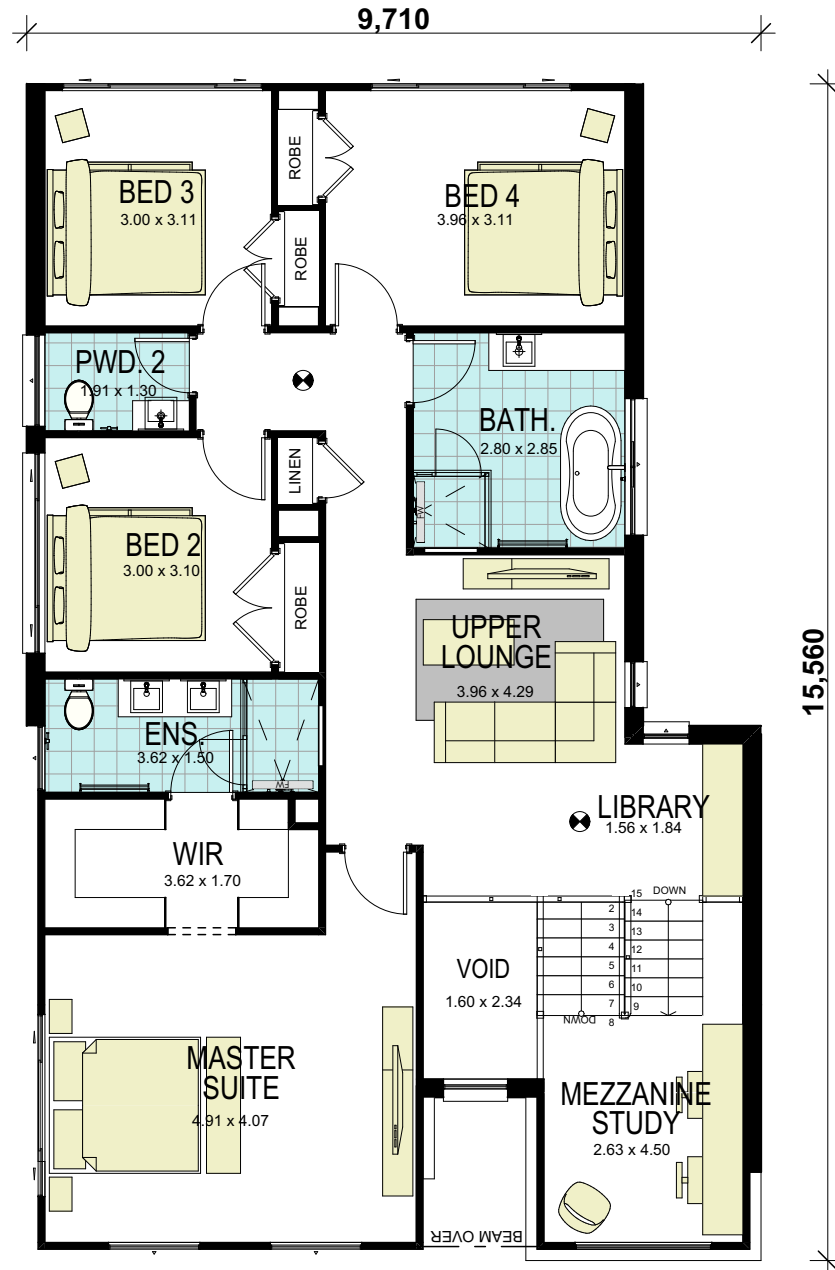

Sierra 32 Classic

FIRST FLOOR

area calculations	
LOWER FLOOR	126.10
UPPER FLOOR	132.16
PORCH	2.61
OUTDOOR LEISURE	12.23
GARAGE	34.18
gross floor area:	307.28 m²