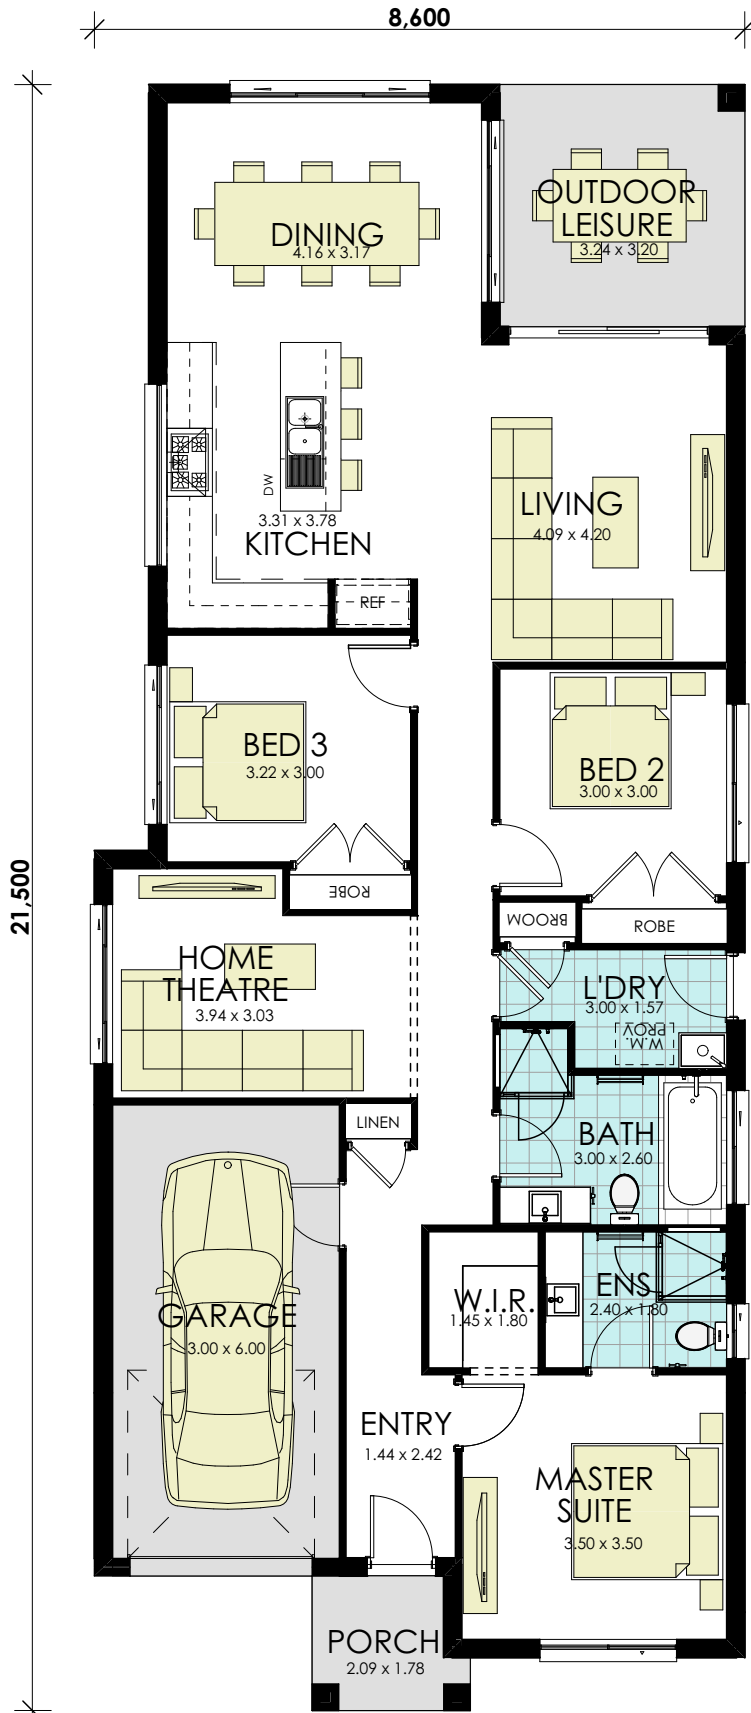

Seville 18 Classic

BUILD YOUR
momentum
WITH WISDOM

GROUND FLOOR

| area calculations | |
|--------------------------|-----------------------------|
| LOWER FLOOR | 136.04 |
| PORCH | 3.34 |
| OUTDOOR LEISURE | 10.37 |
| GARAGE | 20.18 |
| gross floor area: | 169.93 m² |