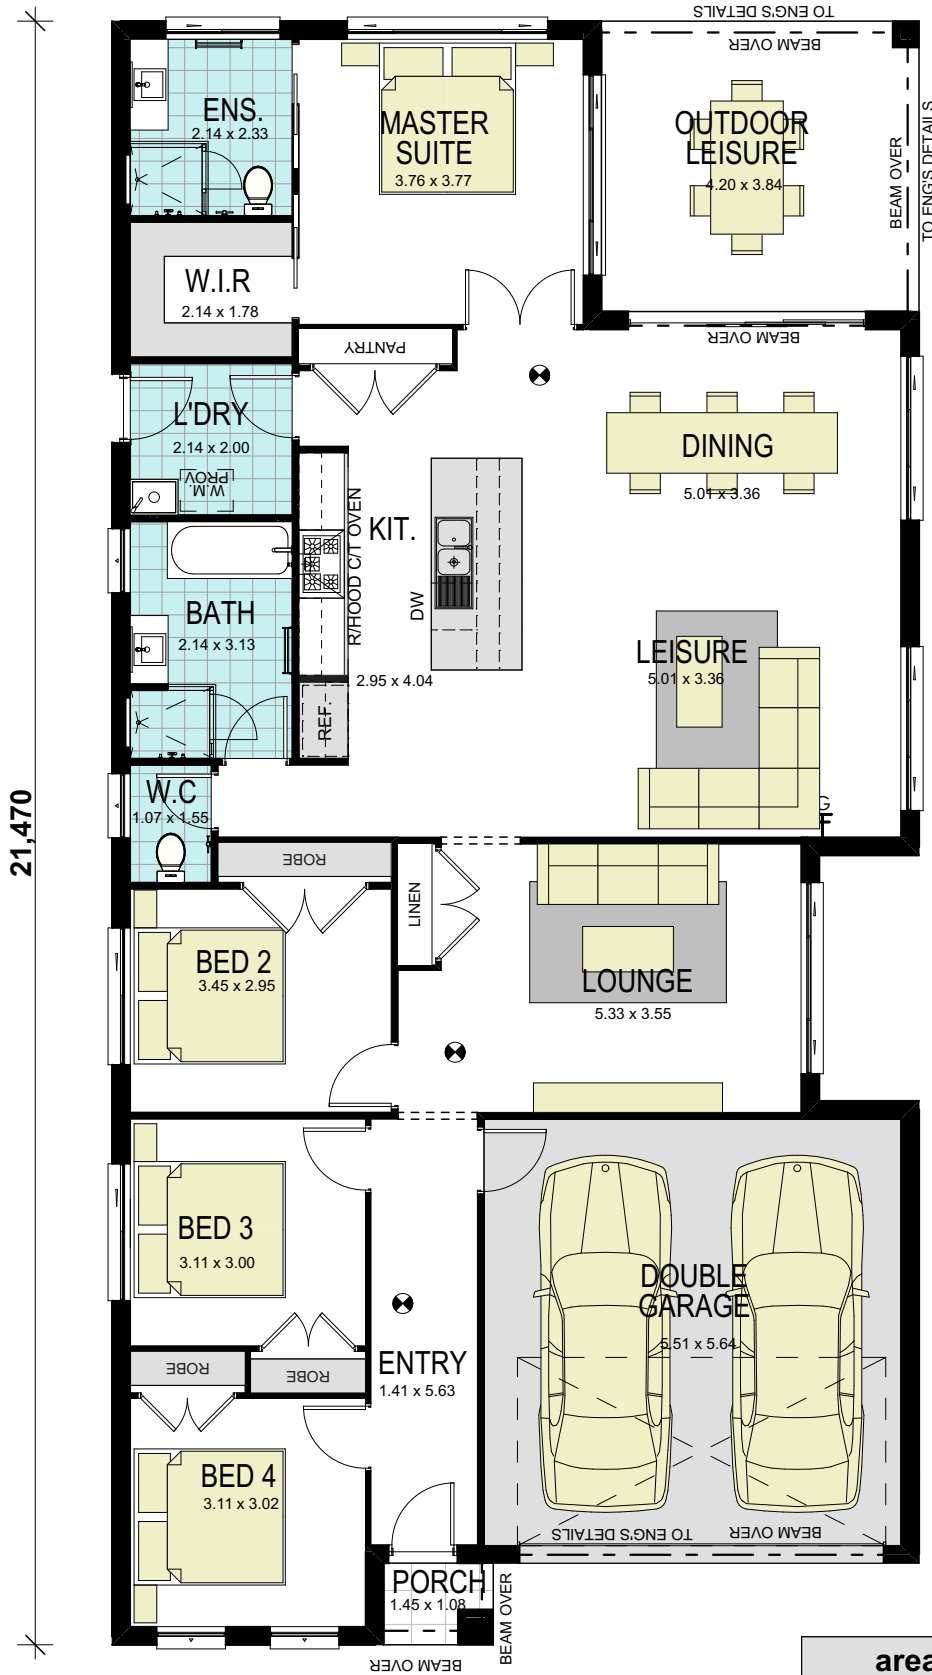

# Rio 24 Classic

10,670

21,470

## GROUND FLOOR

BUILD YOUR  
**momentum**  
WITH WISDOM

area calculations	
LOWER FLOOR	166.95
PORCH	1.57
OUTDOOR LEISURE	16.13
GARAGE	34.07
<b>gross floor area:</b>	<b>218.72 m<sup>2</sup></b>