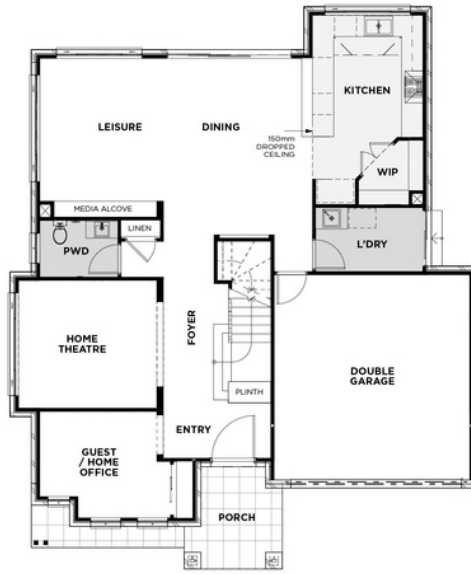

Wisdom
READY BUILT

\$ 1,090,900*

UNDER CONSTRUCTION
FIXED PRICE* PACKAGE

HEARTWOOD

LOT 805, 21 SILVER GUM CCT

EDGEWORTH

LOT SIZE 504m²

5% DEPOSIT

Enquire for full list of inclusions

GROUND FLOOR

FIRST FLOOR

HOME SIZE 308m²

4

2.5

2

Contact
0431 430 588
H&Sales@wisdomhomes.com.au