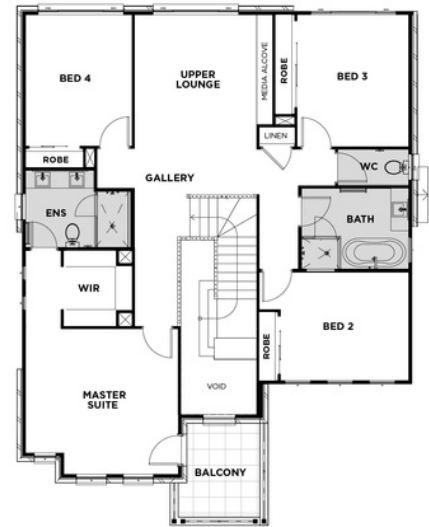

Wisdom
READY BUILT

\$ 1,090,900*

UNDER CONSTRUCTION
FIXED PRICE* PACKAGE

HEARTWOOD

LOT 805, 21 SILVER GUM CCT

EDGEWORTH

LOT SIZE 504m²

5% DEPOSIT

Enquire for full list of inclusions

GROUND FLOOR

FIRST FLOOR

HOME SIZE 308m²

4

2.5

2

Contact
0431 430 588
H&Sales@wisdomhomes.com.au