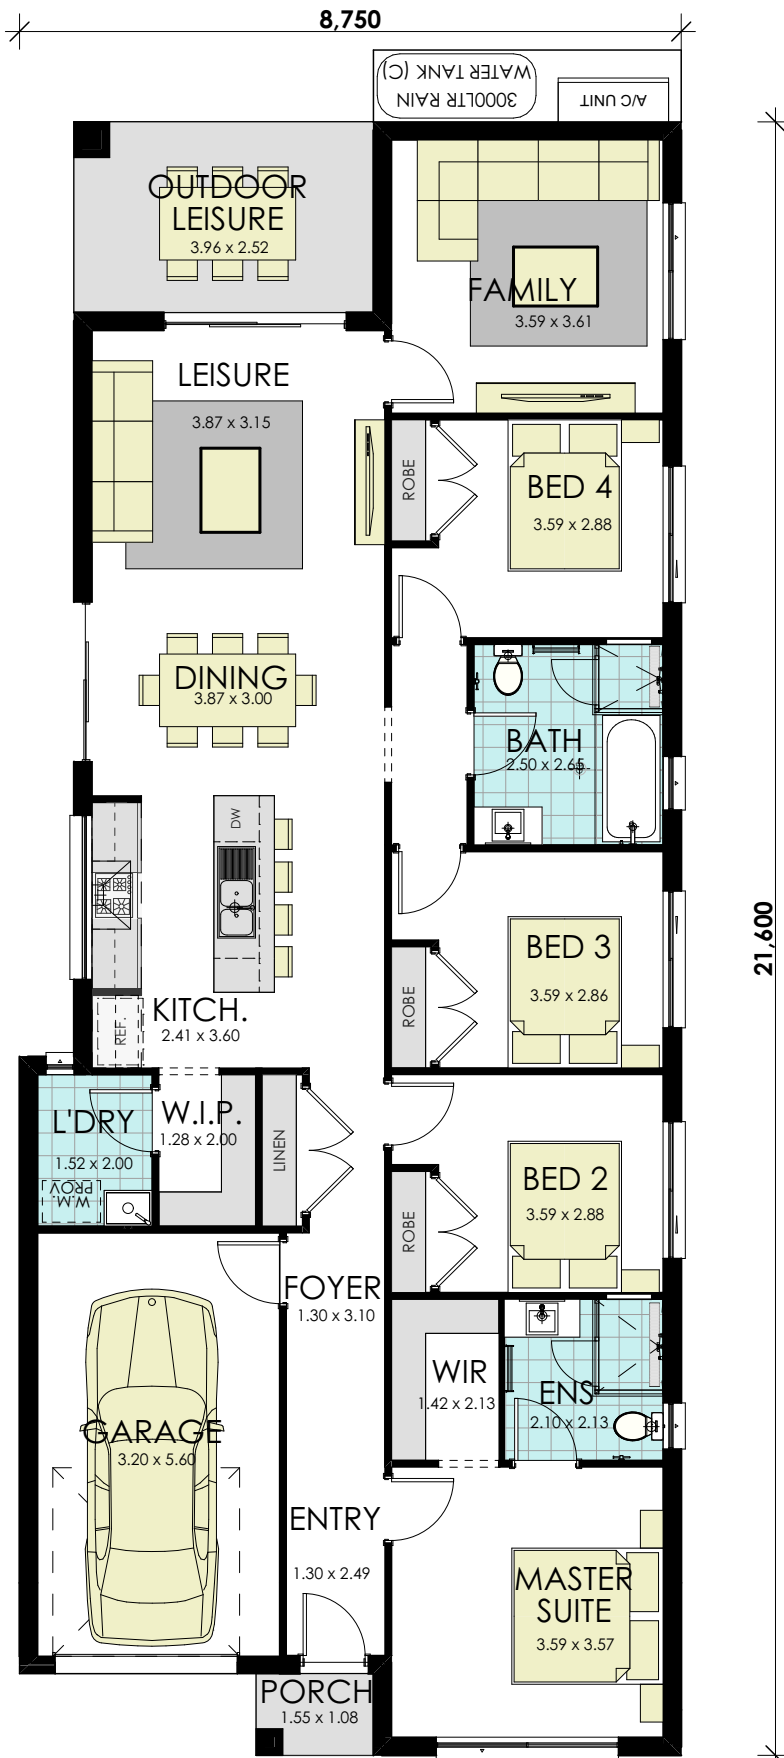

Paris 19 Classic

21,600

BUILD YOUR
momentum
WITH WISDOM

GROUND FLOOR

area calculations	
LOWER FLOOR	145.01
PORCH	1.67
OUTDOOR LEISURE	9.98
GARAGE	20.06
gross floor area:	176.72 m²