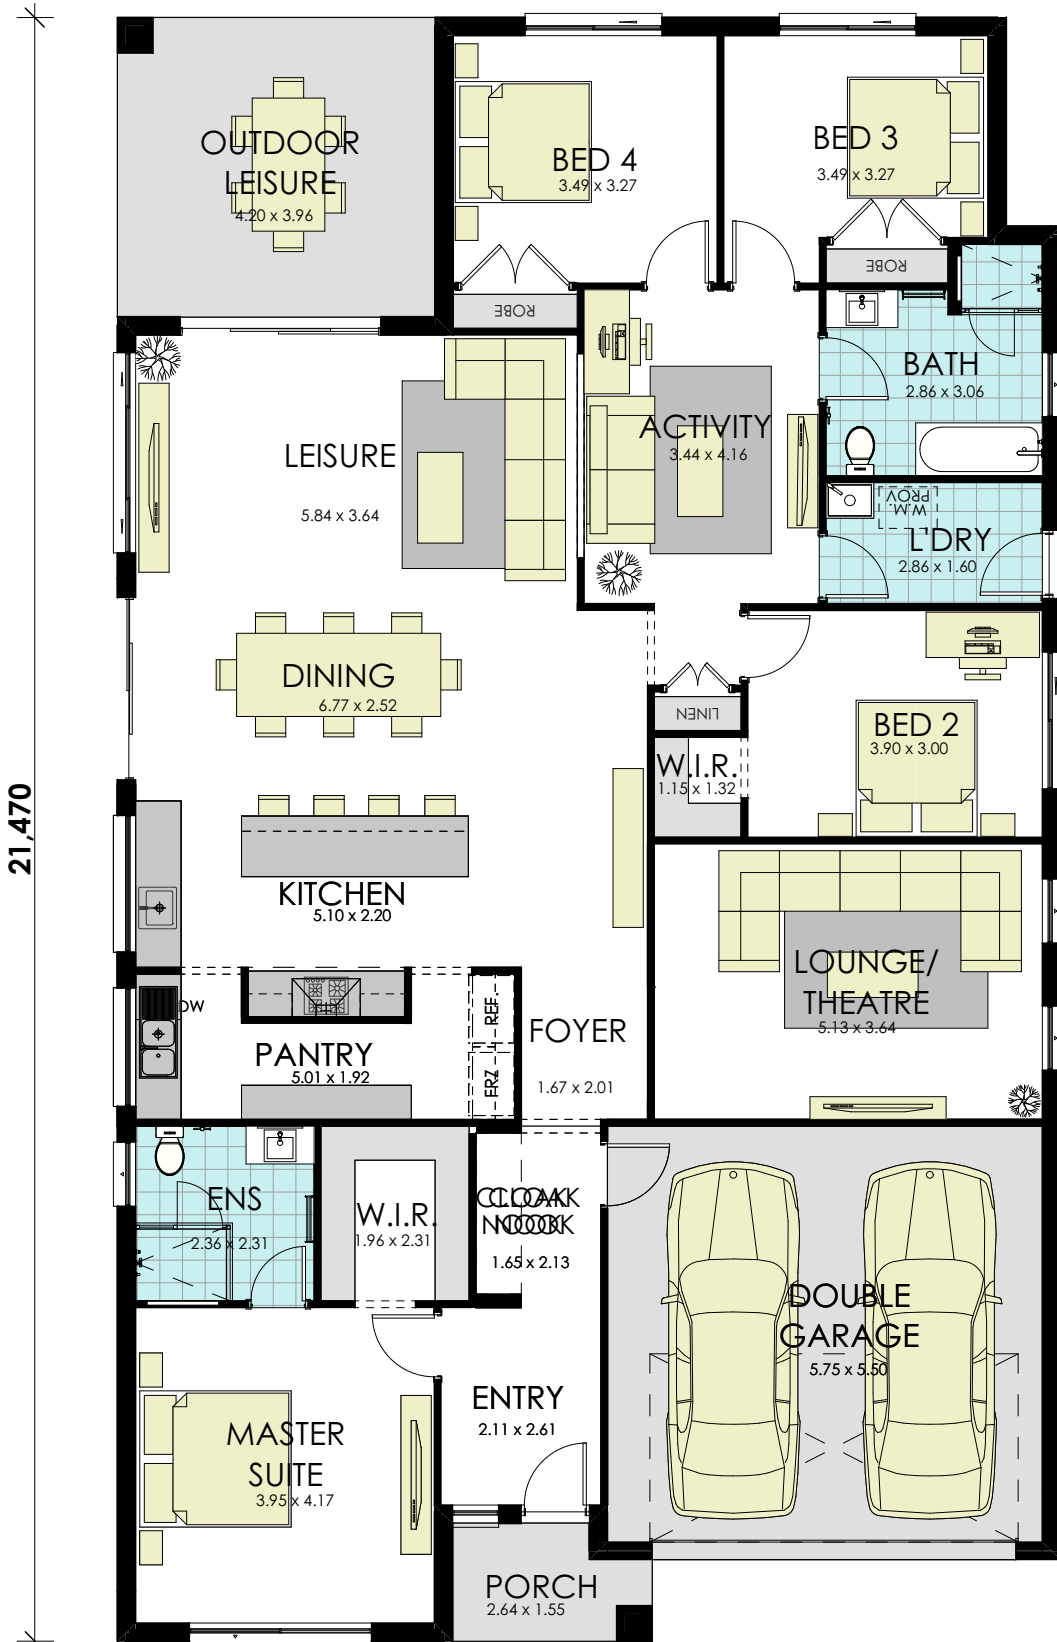

Bronx 30 Classic

12,470

BUILD YOUR
momentum
WITH WISDOM

GROUND FLOOR

area calculations	
LOWER FLOOR	205.25
PORCH	3.72
OUTDOOR LEISURE	16.63
GARAGE	34.44
gross floor area:	260.04 m²