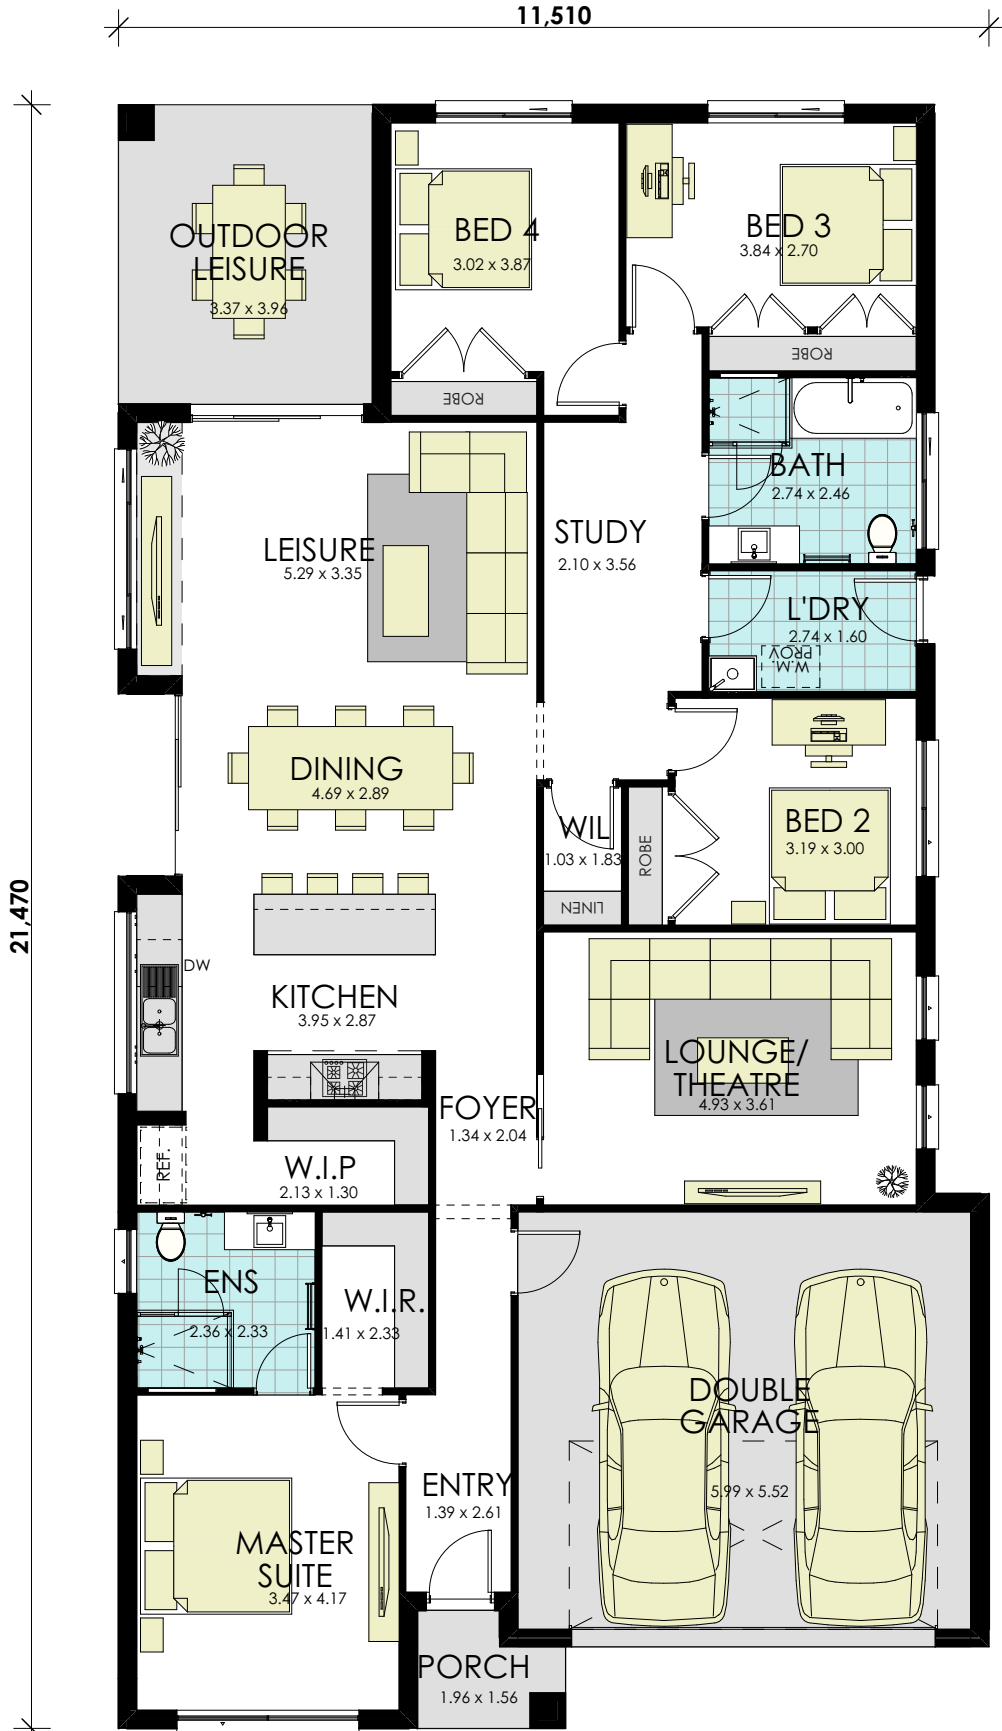

Bronx 25 Classic

BUILD YOUR
momentum
WITH WISDOM

GROUND FLOOR

area calculations	
LOWER FLOOR	177.20
PORCH	2.64
OUTDOOR LEISURE	13.31
GARAGE	36.11
gross floor area:	229.26 m²