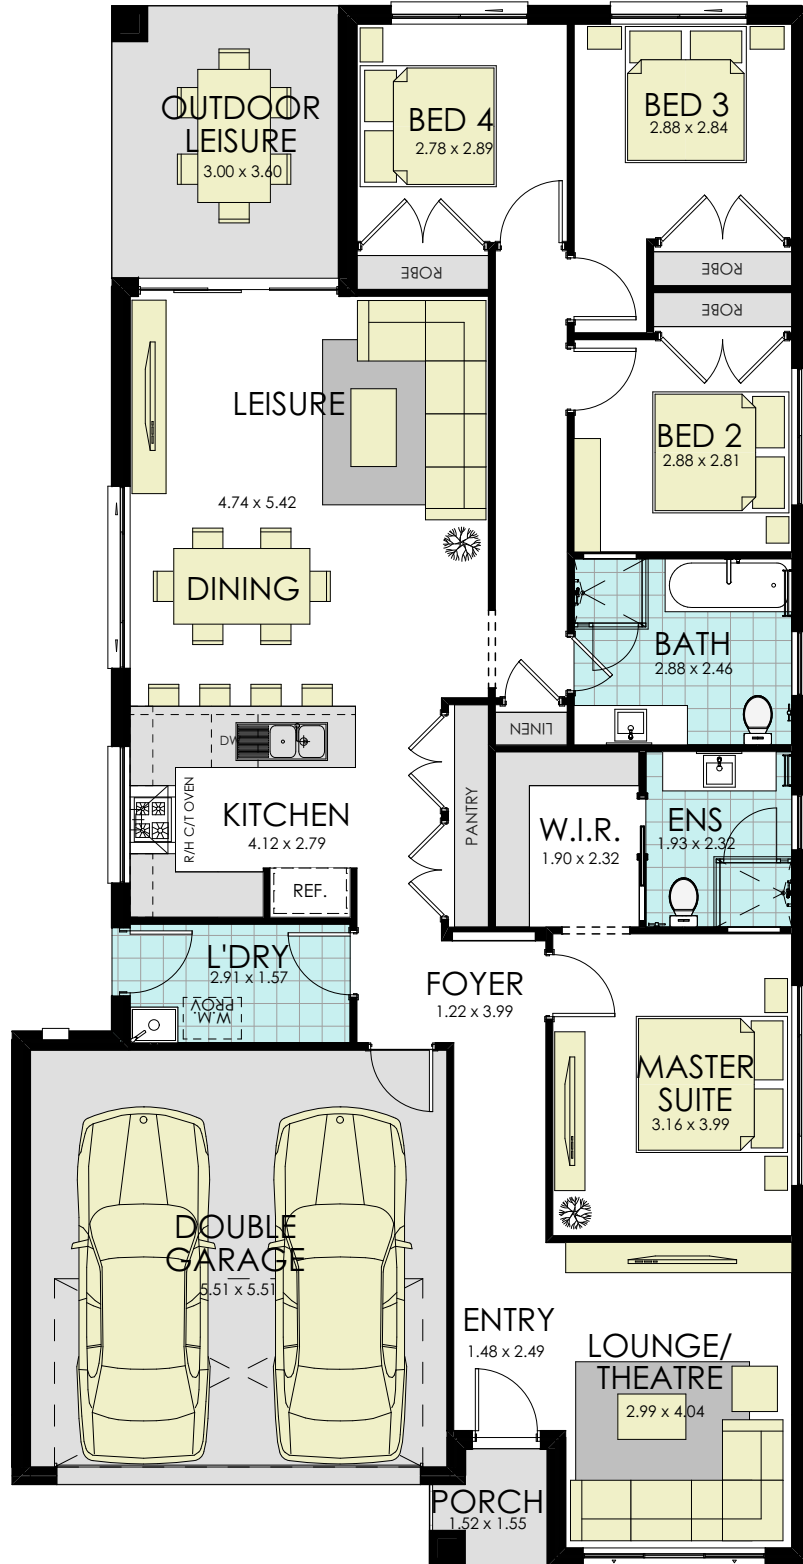

Bronx 21 Classic

10,550

20,630

hoot
HOMES

www.hoothomes.com.au
1300 303 100

GROUND FLOOR

area calculations	
LOWER FLOOR	147.30
PORCH	2.20
OUTDOOR LEISURE	10.80
GARAGE	33.49
gross floor area:	193.79 m²