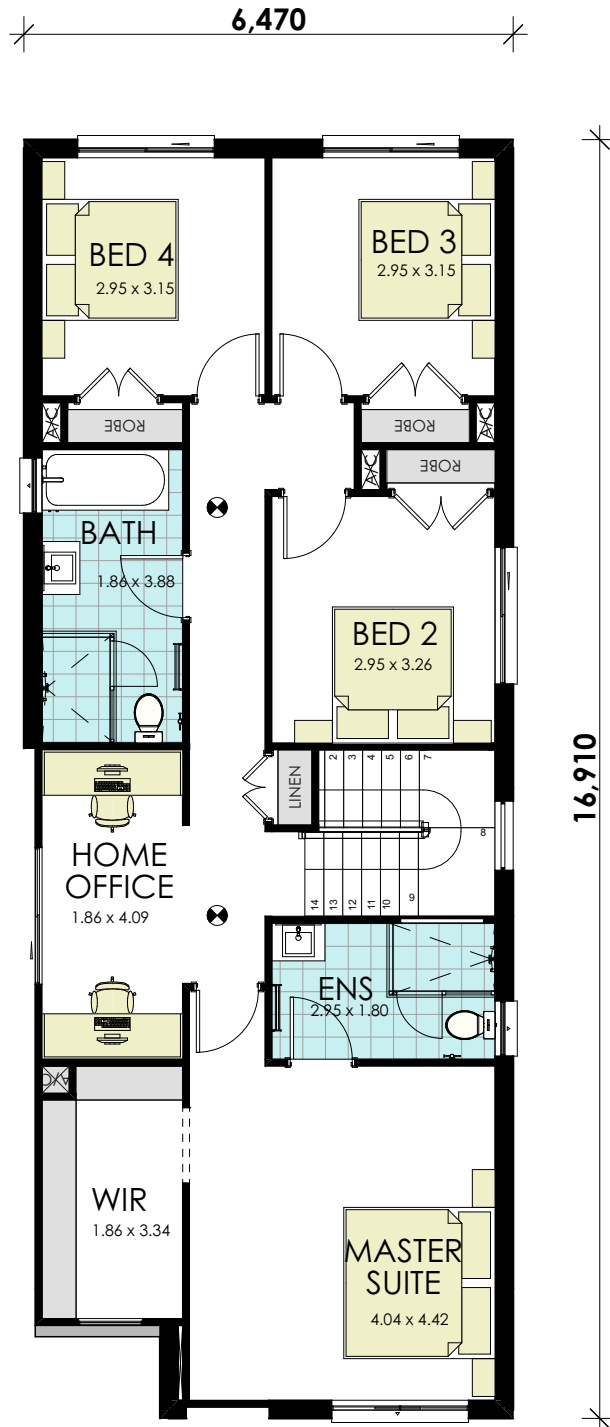

Nashville 24 Classic

BUILD YOUR
momentum
WITH WISDOM

GROUND FLOOR

area calculations	
LOWER FLOOR	85.82
UPPER FLOOR	105.89
PORCH	1.56
OUTDOOR LEISURE	9.72
GARAGE	18.89
gross floor area:	221.88 m²

Nashville 24 Classic

BUILD YOUR
momentum
WITH WISDOM

FIRST FLOOR

area calculations	
LOWER FLOOR	85.82
UPPER FLOOR	105.89
PORCH	1.56
OUTDOOR LEISURE	9.72
GARAGE	18.89
gross floor area:	221.88 m²