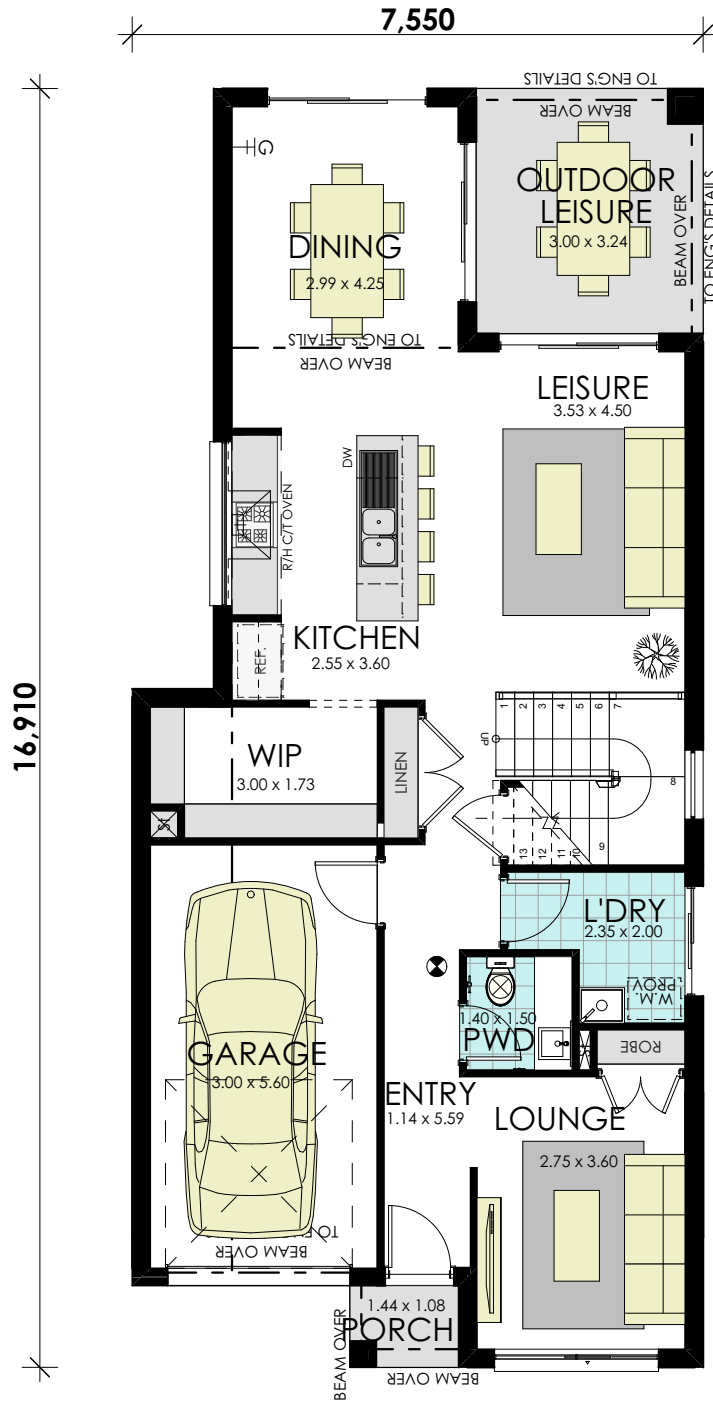

Nashville 24 Classic

BUILD YOUR
momentum
WITH WISDOM

GROUND FLOOR

area calculations	
LOWER FLOOR	85.82
UPPER FLOOR	105.89
PORCH	1.56
OUTDOOR LEISURE	9.72
GARAGE	18.89
gross floor area:	221.88 m²

Nashville 24 Classic

BUILD YOUR
momentum
WITH WISDOM

FIRST FLOOR

area calculations	
LOWER FLOOR	85.82
UPPER FLOOR	105.89
PORCH	1.56
OUTDOOR LEISURE	9.72
GARAGE	18.89
gross floor area:	221.88 m²