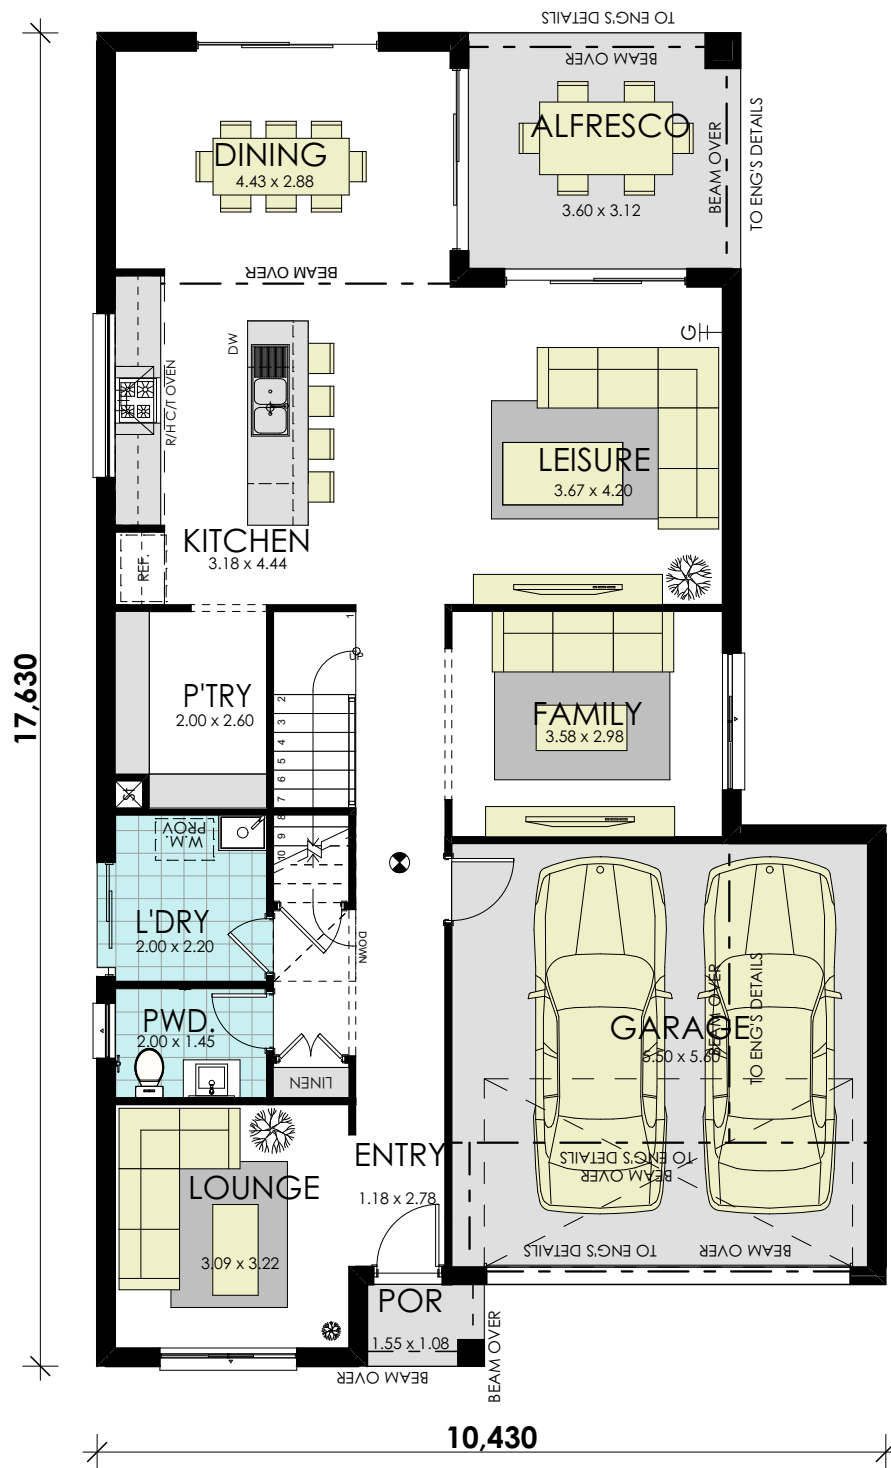

# Milan 29 Classic

BUILD YOUR  
**momentum**  
WITH WISDOM

## GROUND FLOOR

area calculations	
LOWER FLOOR	111.19
UPPER FLOOR	113.95
PORCH	1.67
OUTDOOR LEISURE	11.23
GARAGE	33.92
<b>gross floor area:</b>	<b>271.96 m<sup>2</sup></b>