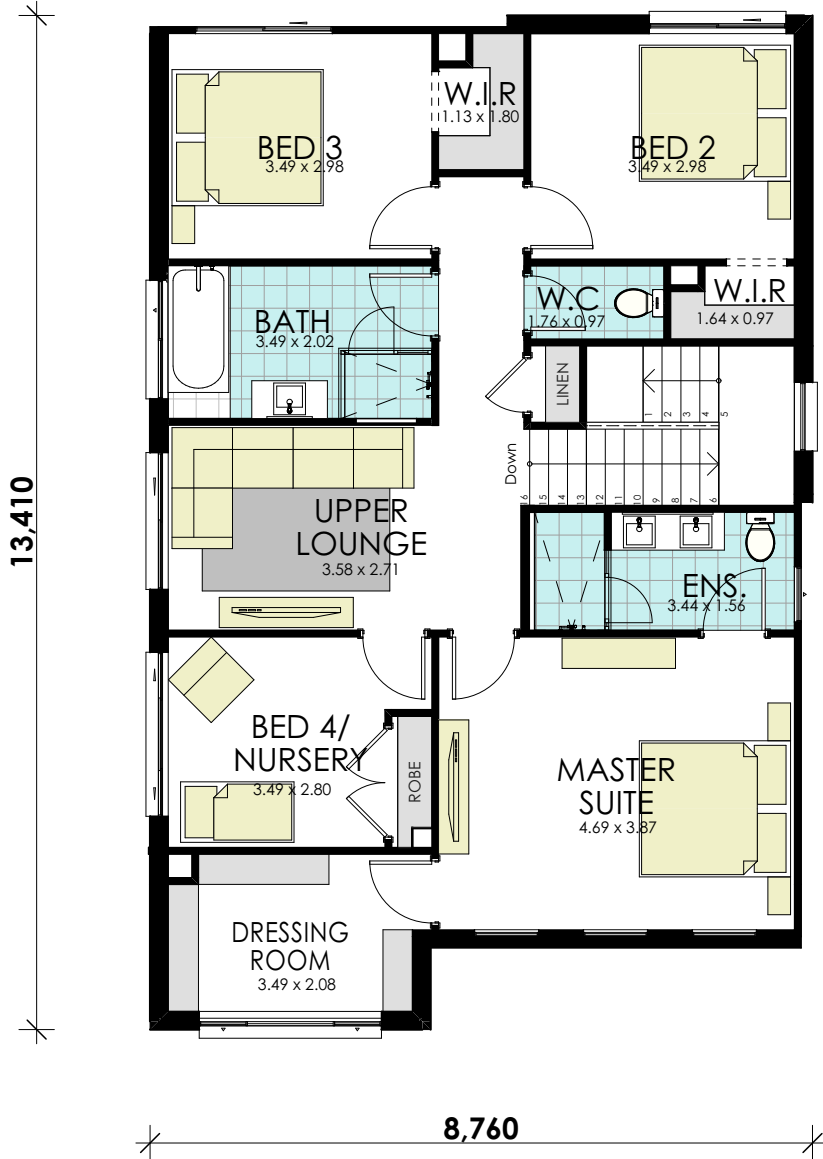

Memphis 28 Classic

BUILD YOUR
momentum
WITH WISDOM

FIRST FLOOR

area calculations

LOWER FLOOR	103.87
UPPER FLOOR	109.69
PORCH	2.49
OUTDOOR LEISURE	11.79
GARAGE	33.50
	261.34 m²