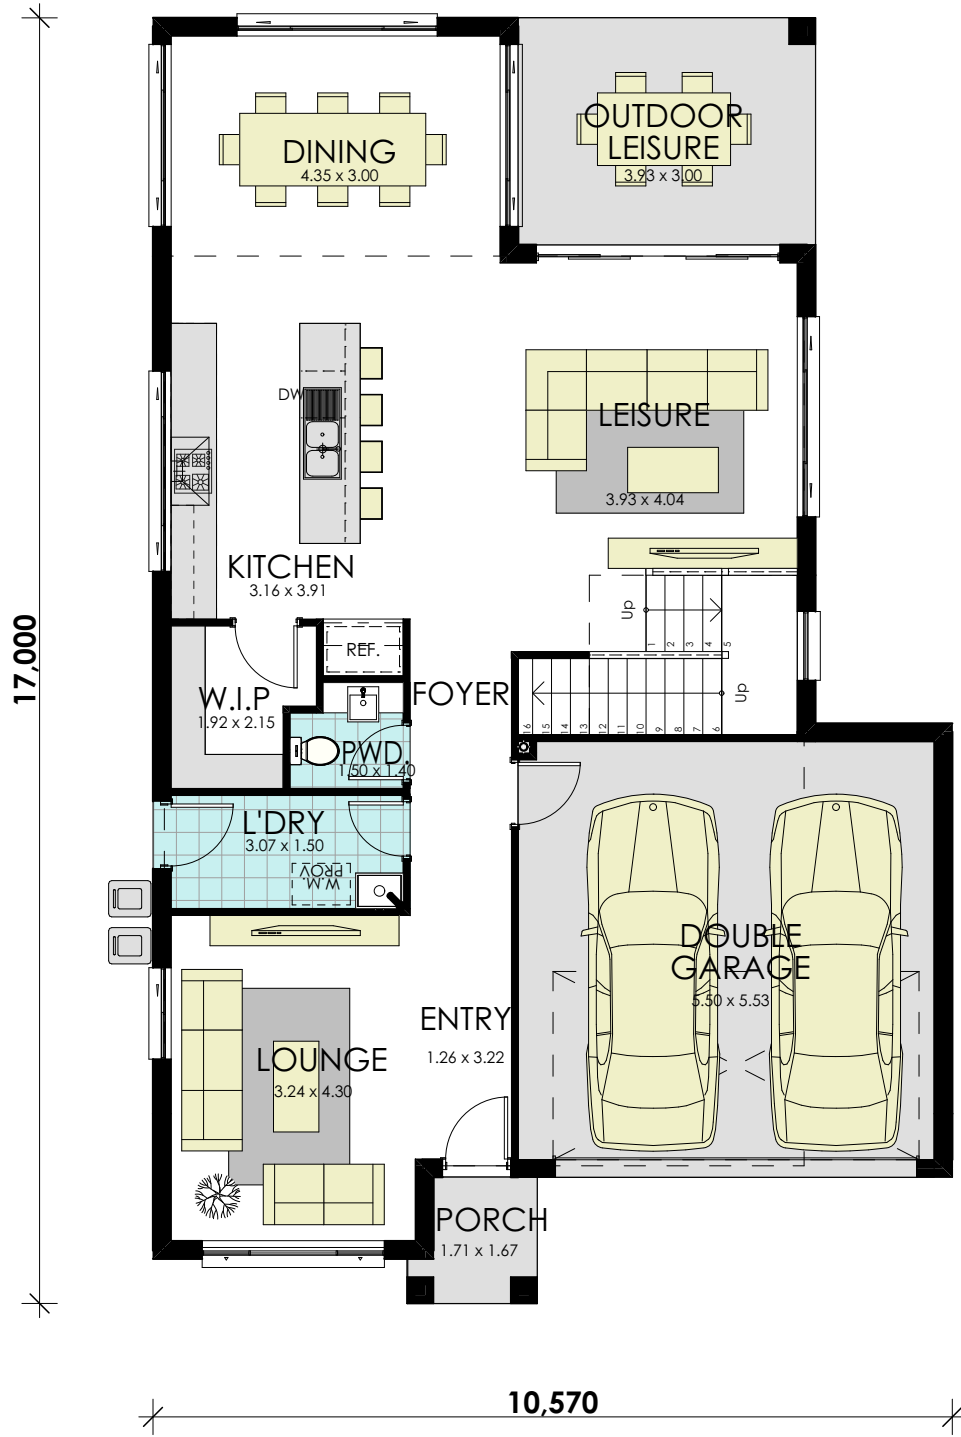

# Memphis 28 Classic

BUILD YOUR  
**momentum**  
WITH WISDOM

## GROUND FLOOR

area calculations	
LOWER FLOOR	103.87
UPPER FLOOR	109.69
PORCH	2.49
OUTDOOR LEISURE	11.79
GARAGE	33.50
	<b>261.34 m<sup>2</sup></b>

## FIRST FLOOR

### area calculations

LOWER FLOOR	103.87
UPPER FLOOR	109.69
PORCH	2.49
OUTDOOR LEISURE	11.79
GARAGE	33.50
	261.34 m <sup>2</sup>