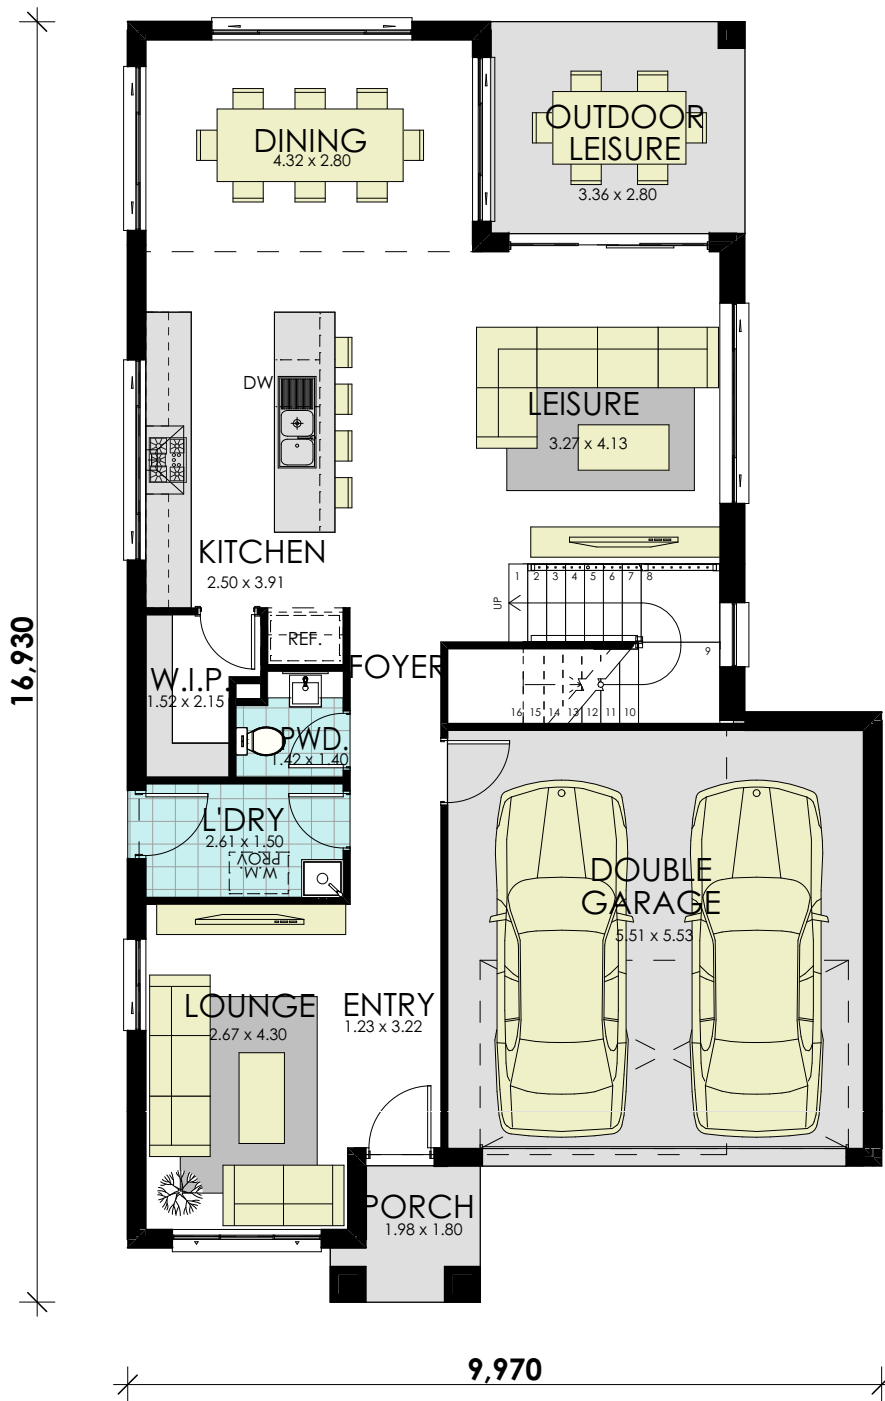

Memphis 26 Classic

BUILD YOUR
momentum
WITH WISDOM

GROUND FLOOR

area calculations	
LOWER FLOOR	94.82
UPPER FLOOR	101.70
PORCH	3.06
OUTDOOR LEISURE	9.41
GARAGE	33.48
	242.47 m ²

Memphis 26 Classic

BUILD YOUR
momentum
WITH WISDOM

FIRST FLOOR

area calculations	
LOWER FLOOR	94.82
UPPER FLOOR	101.70
PORCH	3.06
OUTDOOR LEISURE	9.41
GARAGE	33.48
	242.47 m ²