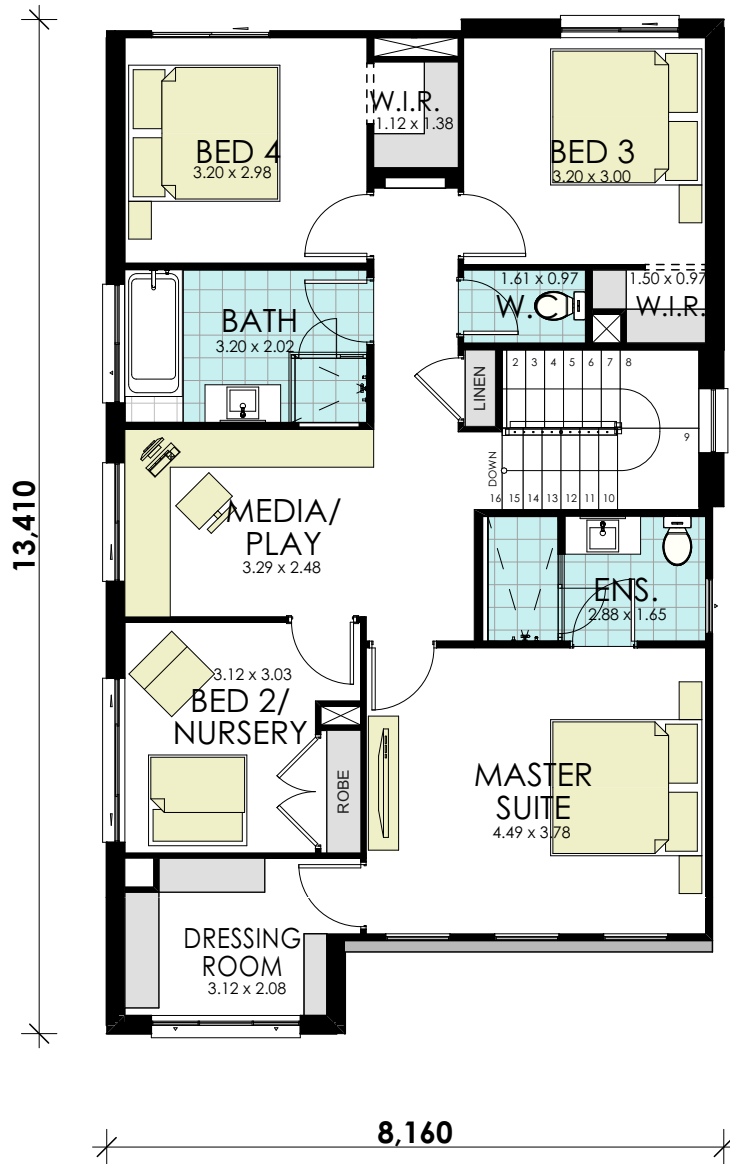

Memphis 26 Classic

BUILD YOUR
momentum
WITH WISDOM

GROUND FLOOR

area calculations	
LOWER FLOOR	94.82
UPPER FLOOR	101.70
PORCH	3.06
OUTDOOR LEISURE	9.41
GARAGE	33.48
	242.47 m ²

Memphis 26 Classic

BUILD YOUR
momentum
WITH WISDOM

FIRST FLOOR

area calculations	
LOWER FLOOR	94.82
UPPER FLOOR	101.70
PORCH	3.06
OUTDOOR LEISURE	9.41
GARAGE	33.48
	242.47 m ²