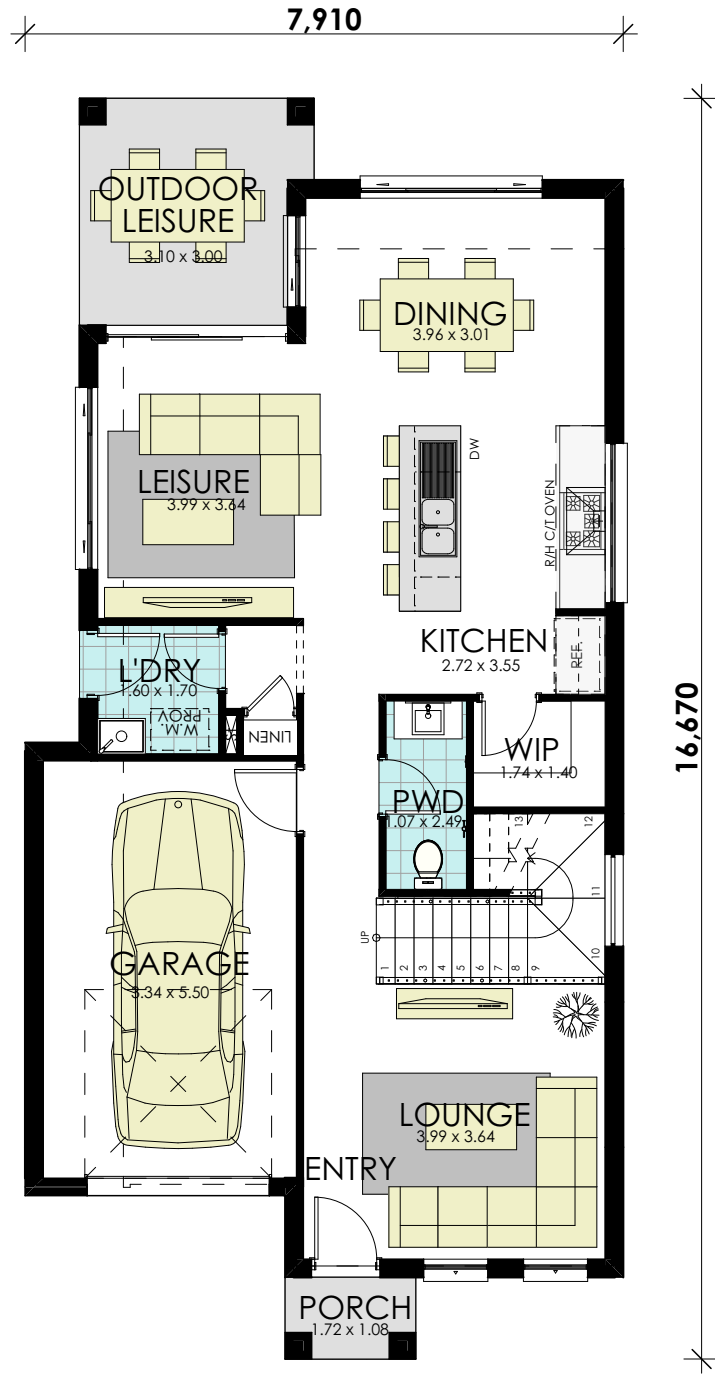

Memphis 22 Classic

BUILD YOUR
momentum
WITH WISDOM

GROUND FLOOR

area calculations	
LOWER FLOOR	79.60
UPPER FLOOR	85.07
PORCH	1.86
OUTDOOR LEISURE	8.63
GARAGE	20.82
gross floor area:	195.98 m²

Memphis 22 Classic

BUILD YOUR
momentum
WITH WISDOM

FIRST FLOOR

area calculations	
LOWER FLOOR	79.60
UPPER FLOOR	85.07
PORCH	1.86
OUTDOOR LEISURE	8.63
GARAGE	20.82
gross floor area:	195.98 m²