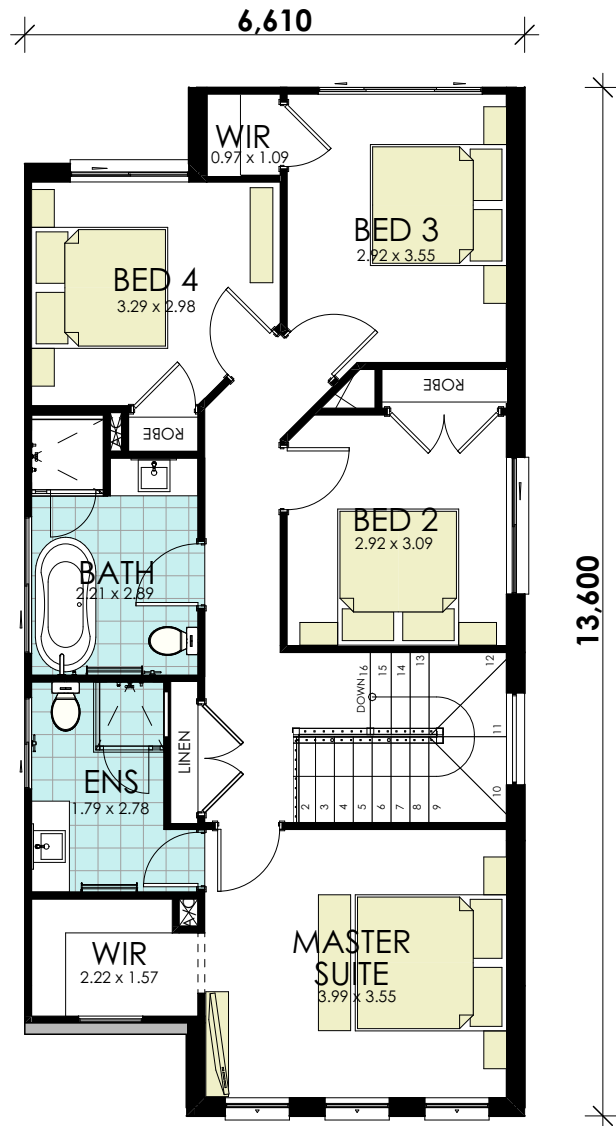

Memphis 22 Classic

BUILD YOUR
momentum
WITH WISDOM

GROUND FLOOR

area calculations	
LOWER FLOOR	79.60
UPPER FLOOR	85.07
PORCH	1.86
OUTDOOR LEISURE	8.63
GARAGE	20.82
gross floor area:	195.98 m²

Memphis 22 Classic

BUILD YOUR
momentum
WITH WISDOM

FIRST FLOOR

area calculations	
LOWER FLOOR	79.60
UPPER FLOOR	85.07
PORCH	1.86
OUTDOOR LEISURE	8.63
GARAGE	20.82
gross floor area:	195.98 m²