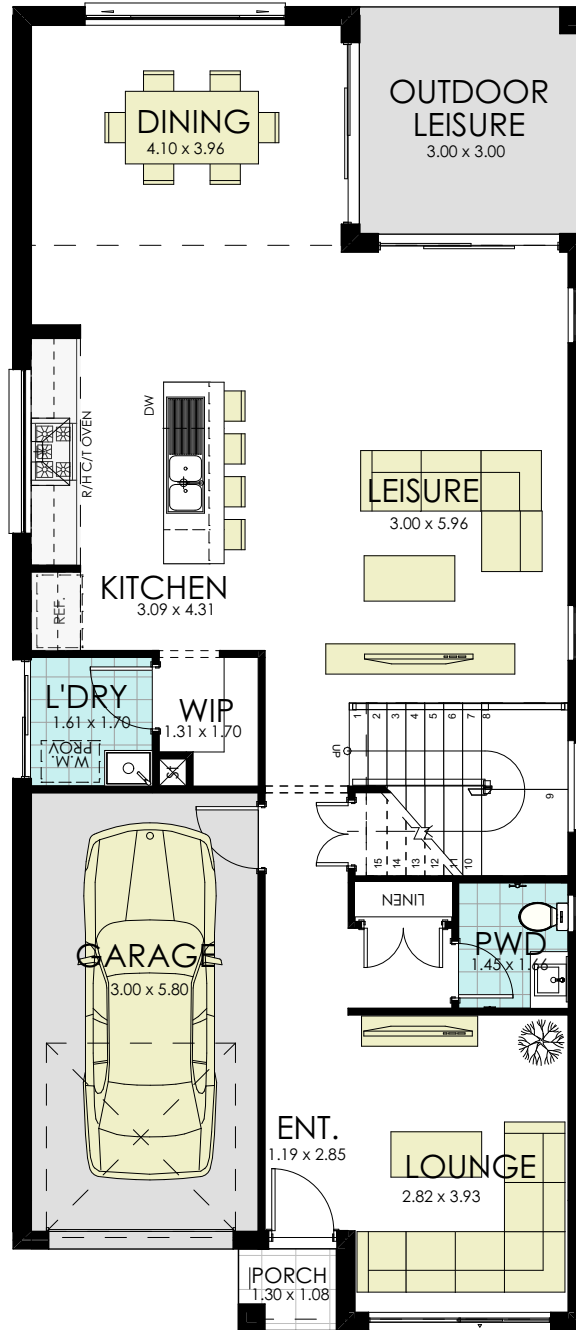

# Medina 25 Classic

7,580

BUILD YOUR  
**momentum**  
WITH WISDOM

## GROUND FLOOR

area calculations	
LOWER FLOOR	99.49
UPPER FLOOR	105.88
PORCH	1.40
OUTDOOR LEISURE	9.00
GARAGE	19.53
<b>gross floor area:</b>	<b>235.30 m<sup>2</sup></b>

# Medina 25 Classic

BUILD YOUR  
**momentum**  
WITH WISDOM

## FIRST FLOOR

area calculations	
LOWER FLOOR	99.49
UPPER FLOOR	105.88
PORCH	1.40
OUTDOOR LEISURE	9.00
GARAGE	19.53
<b>gross floor area:</b>	<b>235.30 m<sup>2</sup></b>