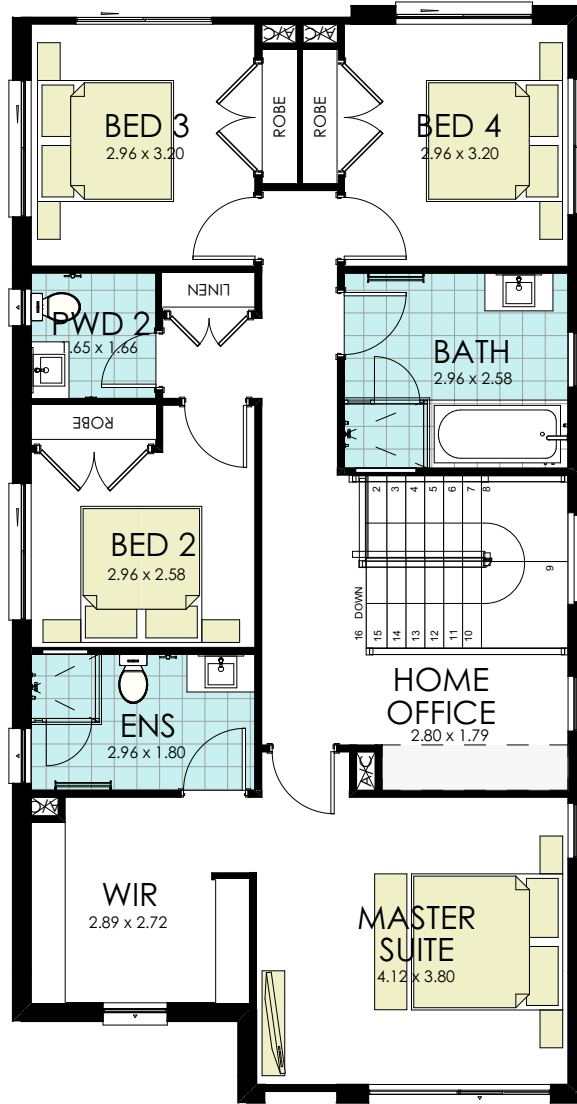

# Medina 25 Classic

7,580

BUILD YOUR  
**momentum**  
WITH WISDOM

## GROUND FLOOR

area calculations	
LOWER FLOOR	99.49
UPPER FLOOR	105.88
PORCH	1.40
OUTDOOR LEISURE	9.00
GARAGE	19.53
<b>gross floor area:</b>	<b>235.30 m<sup>2</sup></b>

# Medina 25 Classic

BUILD YOUR  
**momentum**  
WITH WISDOM

## FIRST FLOOR

area calculations	
LOWER FLOOR	99.49
UPPER FLOOR	105.88
PORCH	1.40
OUTDOOR LEISURE	9.00
GARAGE	19.53
<b>gross floor area:</b>	<b>235.30 m<sup>2</sup></b>