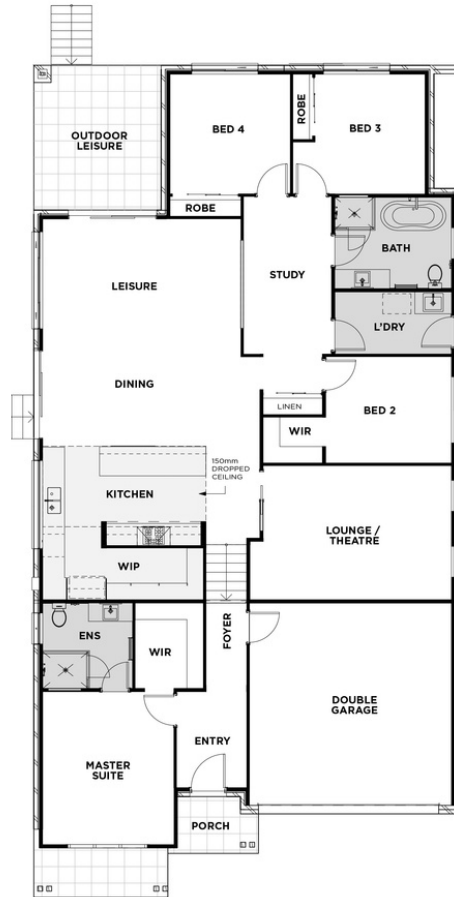

Wisdom

READY BUILT

\$ 1,124,900*

UNDER CONSTRUCTION
FIXED PRICE* PACKAGE

CAMERON GROVE

LOT 5047 BREAKWELL

CAMERON PARK

LOT SIZE 743m²

5% DEPOSIT

SINGLE CONTRACT

NO MORE TO PAY UNTIL
COMPLETION

INSPIRE INCLUSIONS

- 20mm Caesarstone Benchtops throughout
 - Stainless Steel Kitchen Appliances
 - Ducted Air Conditioning
 - Quality Floor Coverings
 - Security Alarm
 - Downlights to Living Areas
 - NBN Ready
 - Landscape & Driveway
 - 25-Year Structural Guarantee
- And much more

Enquire for full list of inclusions

HOME SIZE 258m²

4

2

2

Contact
0431 430 588

H&Sales@wisdomhomes.com.au

*Pricing is current at the time of publication however Wisdom Properties Group Pty Ltd (WPG) reserve the right to change pricing, inclusions and colours until the property is SOLD. Please ask your WPG representative for House Plans, Details and Inclusions which are contained within the contract of sale for the property. All properties remain on the market until contracts are exchanged between the purchaser and WPG. Please ask your WPG representative for full details on the WPG process on Home Ownership with Wisdom "Ready Built" Home. E&OE. All drawings and photography are for illustrative purposes and to be used as a guide only and may show decorative finishes that are additional cost items or upgrades.