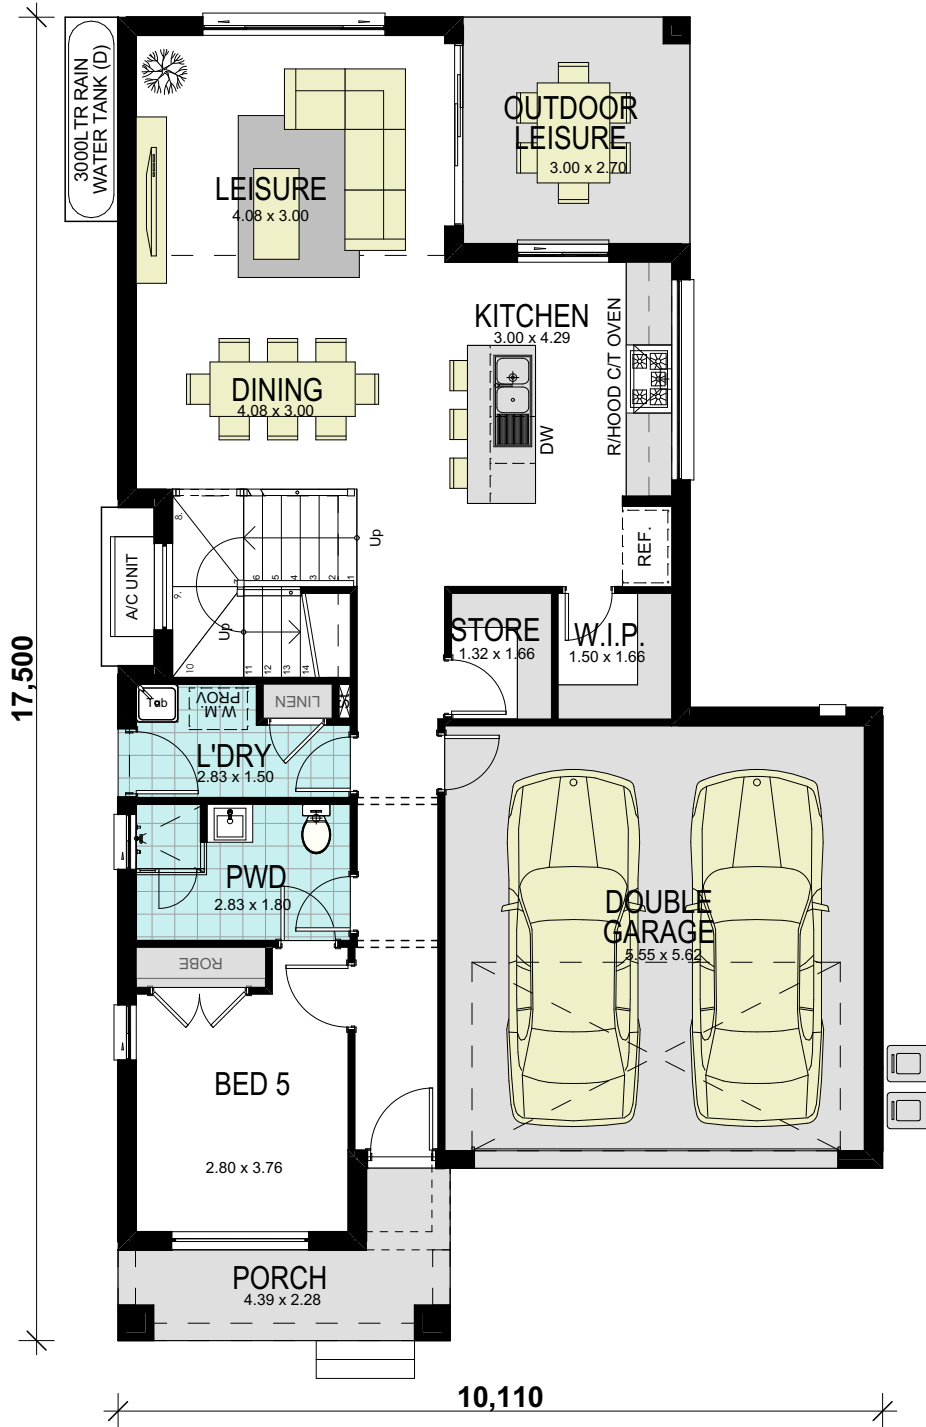

WASHINGTON 24 Contempo

area calculations	
LOWER FLOOR	89.64
UPPER FLOOR	92.00
PORCH	6.47
OUTDOOR LEISURE	9.00
BALCONY FRONT	5.27
GARAGE	34.48
gross floor area:	236.86 m²

BUILD YOUR
momentum
WITH WISDOM

GROUND FLOOR

area calculations	
LOWER FLOOR	89.64
UPPER FLOOR	92.00
PORCH	6.47
OUTDOOR LEISURE	9.00
BALCONY FRONT	5.27
GARAGE	34.48
gross floor area:	236.86 m²

ROAD 1,

WASHINGTON 24 Contempo

BUILD YOUR
momentum
WITH WISDOM

ELEVATION

area calculations	
LOWER FLOOR	89.64
UPPER FLOOR	92.00
PORCH	6.47
OUTDOOR LEISURE	9.00
BALCONY FRONT	5.27
GARAGE	34.48
gross floor area:	236.86 m²