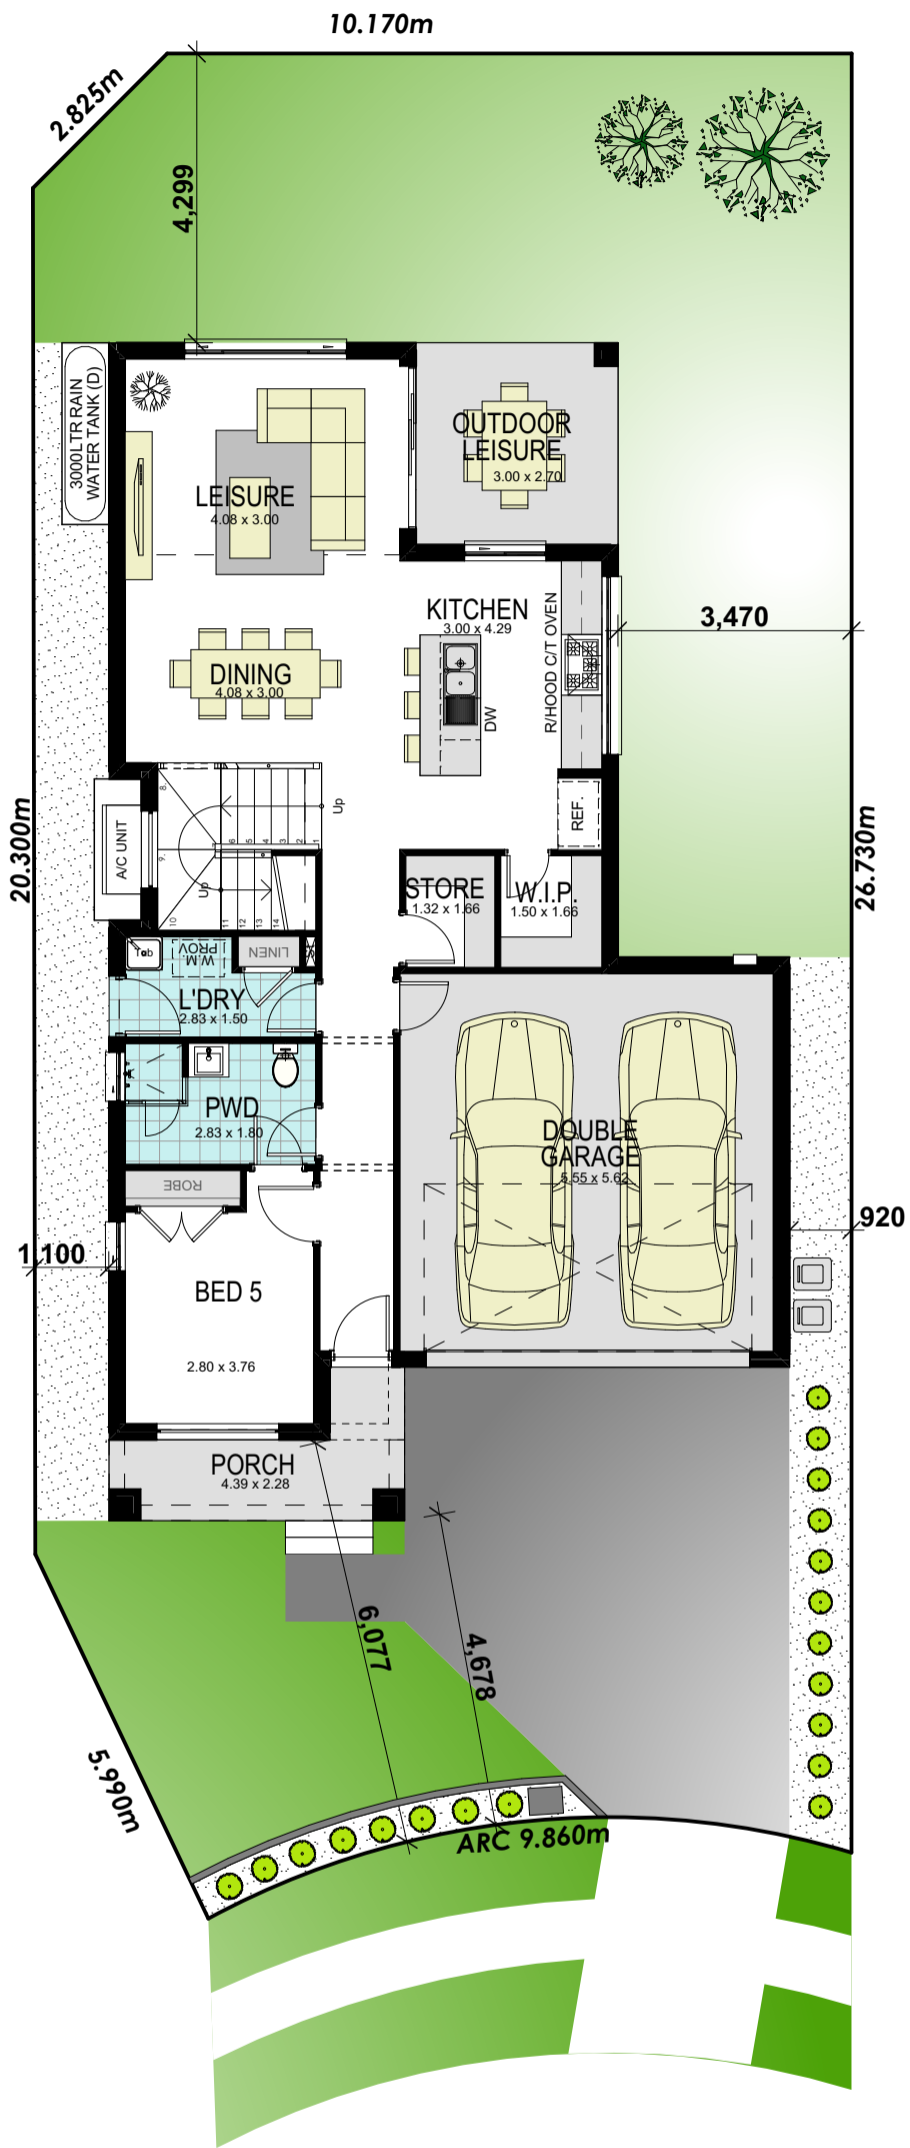

WASHINGTON 24 Contempo

area calculations	
LOWER FLOOR	89.64
UPPER FLOOR	92.00
PORCH	6.47
OUTDOOR LEISURE	9.00
BALCONY FRONT	5.27
GARAGE	34.48
gross floor area:	236.86 m²

BUILD YOUR
momentum
WITH WISDOM

GROUND FLOOR

area calculations	
LOWER FLOOR	89.64
UPPER FLOOR	92.00
PORCH	6.47
OUTDOOR LEISURE	9.00
BALCONY FRONT	5.27
GARAGE	34.48
gross floor area:	236.86 m²

ROAD 1,

WASHINGTON 24 Contempo

BUILD YOUR
momentum
WITH WISDOM

ELEVATION

area calculations	
LOWER FLOOR	89.64
UPPER FLOOR	92.00
PORCH	6.47
OUTDOOR LEISURE	9.00
BALCONY FRONT	5.27
GARAGE	34.48
gross floor area:	236.86 m²