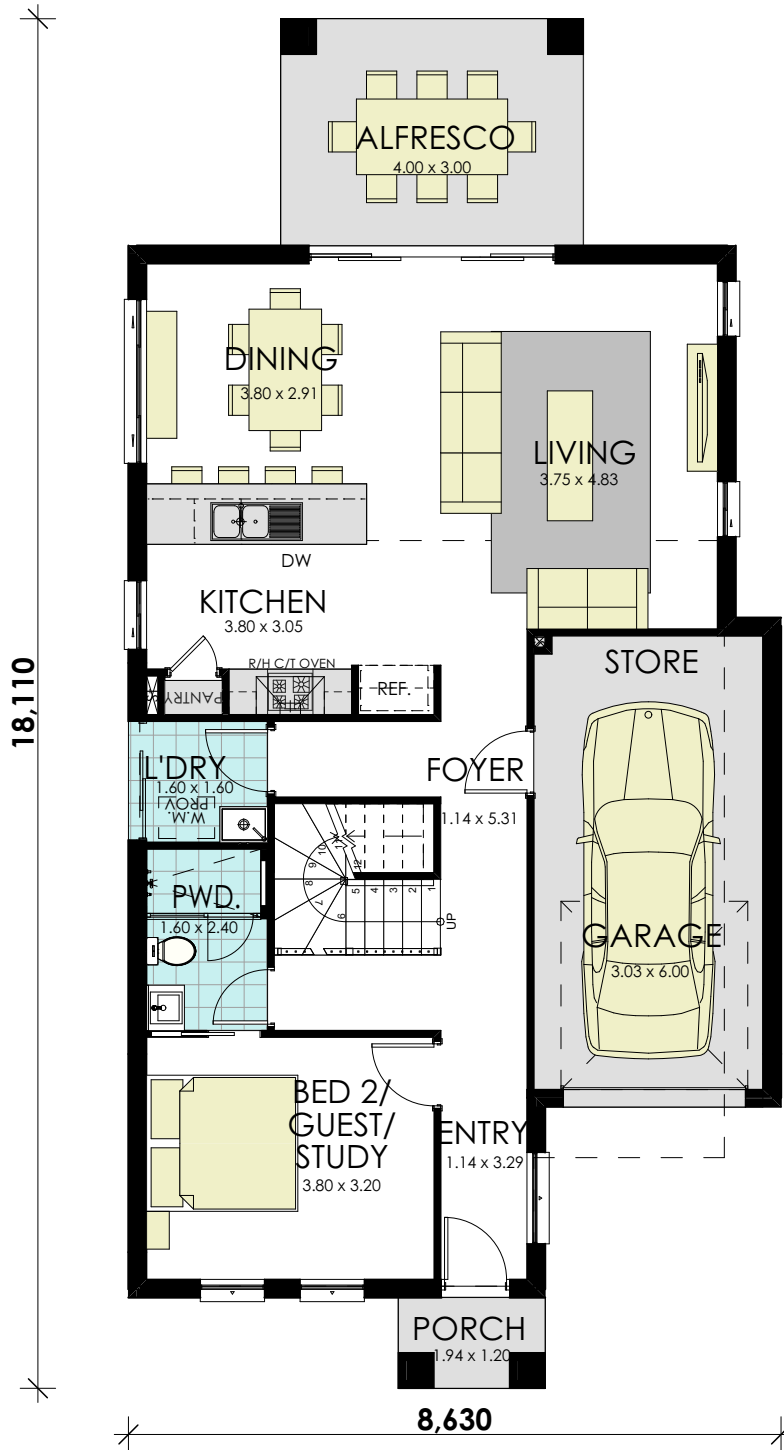

Lisbon 21 Classic

18,110

8,630

BUILD YOUR
momentum
WITH WISDOM

GROUND FLOOR

area calculations	
LOWER FLOOR	88.72
UPPER FLOOR	73.09
PORCH	2.33
OUTDOOR LEISURE	12.00
GARAGE	20.52
gross floor area:	196.66 m²

Lisbon 21 Classic

BUILD YOUR
momentum
WITH WISDOM

FIRST FLOOR

area calculations	
LOWER FLOOR	88.72
UPPER FLOOR	73.09
PORCH	2.33
OUTDOOR LEISURE	12.00
GARAGE	20.52
gross floor area:	196.66 m²