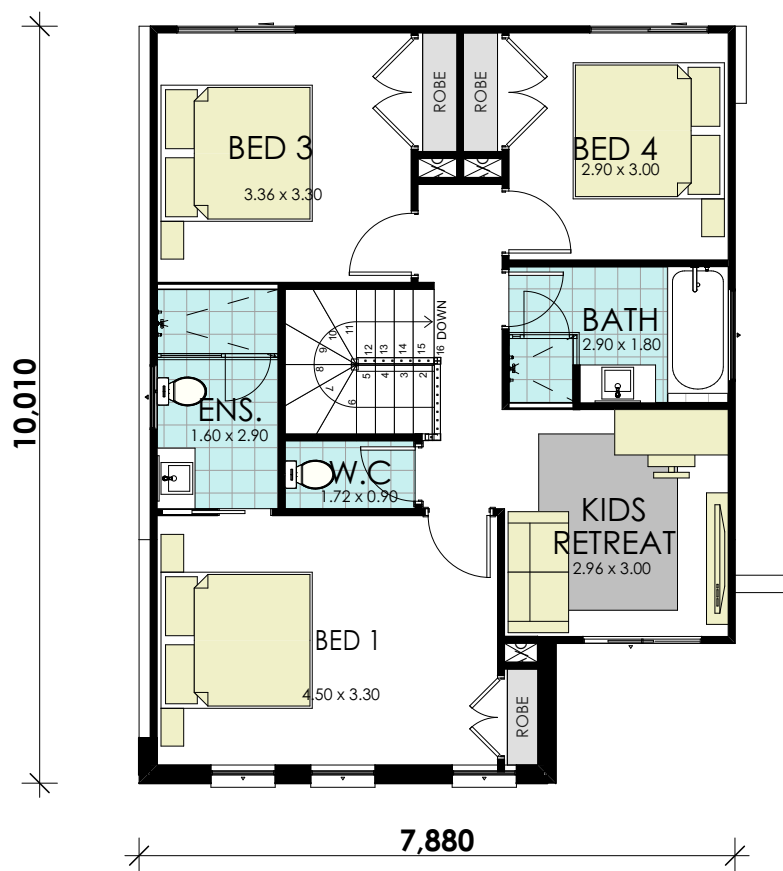

Lisbon 21 Classic

18,110

8,630

BUILD YOUR
momentum
WITH WISDOM

GROUND FLOOR

area calculations	
LOWER FLOOR	88.72
UPPER FLOOR	73.09
PORCH	2.33
OUTDOOR LEISURE	12.00
GARAGE	20.52
gross floor area:	196.66 m²

Lisbon 21 Classic

BUILD YOUR
momentum
WITH WISDOM

FIRST FLOOR

area calculations	
LOWER FLOOR	88.72
UPPER FLOOR	73.09
PORCH	2.33
OUTDOOR LEISURE	12.00
GARAGE	20.52
gross floor area:	196.66 m²