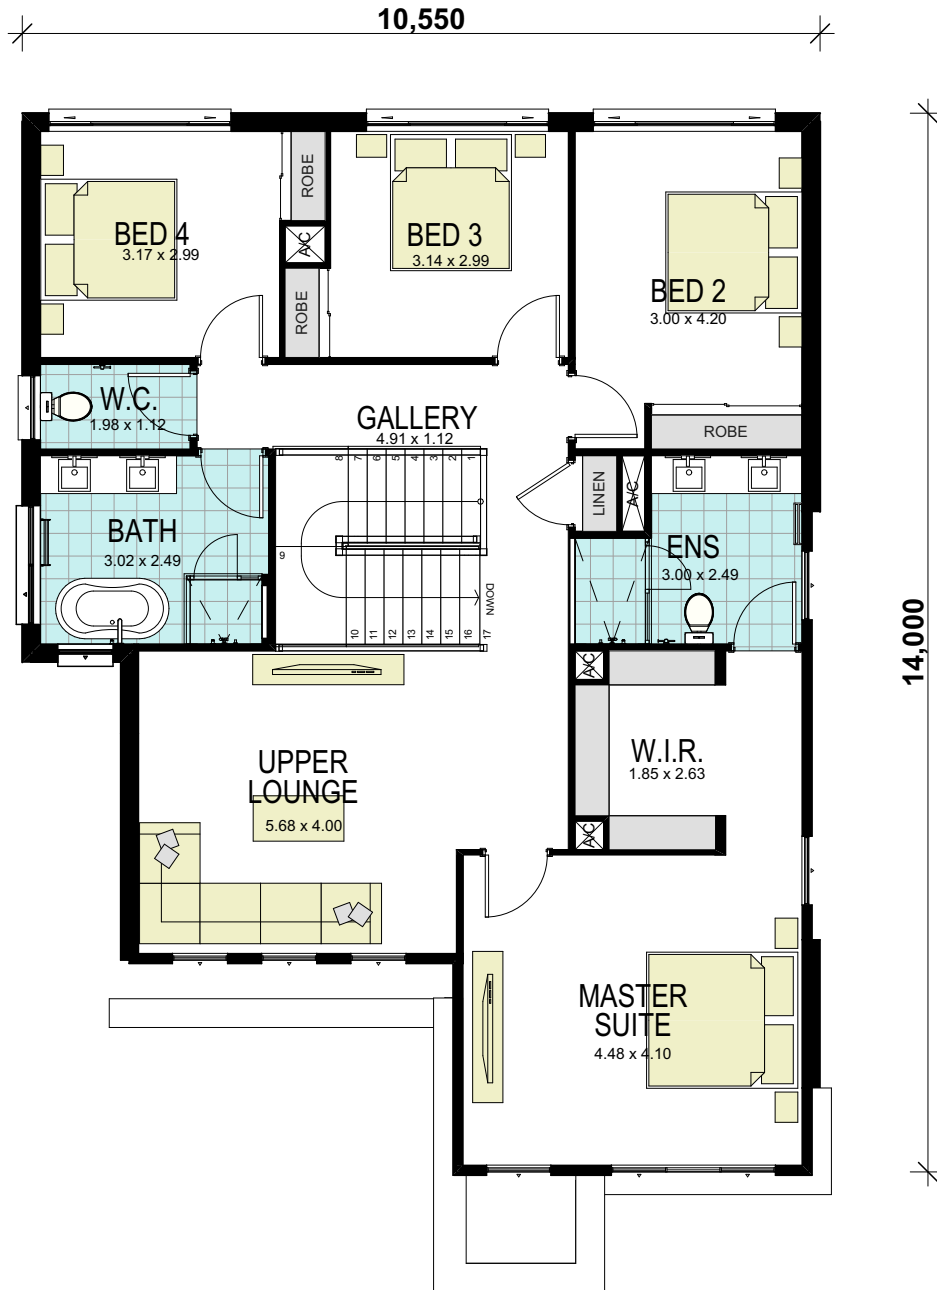

Impression 30 - Classic

11,630

area calculations	
LOWER FLOOR	135.69
UPPER FLOOR	125.06
PORCH	9.20
OUTDOOR LEISURE	21.00
GARAGE	35.70
gross floor area:	326.65 m²

WISDOM HOMES
THE WISE CHOICE

GROUND FLOOR

Impression 30 - Classic

area calculations	
LOWER FLOOR	135.69
UPPER FLOOR	125.06
PORCH	9.20
OUTDOOR LEISURE	21.00
GARAGE	35.70
gross floor area:	326.65 m²

Impression 30 - Classic

WISDOM HOMES

THE WISE CHOICE

ELEVATION

area calculations

LOWER FLOOR	135.69
UPPER FLOOR	125.06
PORCH	9.20
OUTDOOR LEISURE	21.00
GARAGE	35.70
gross floor area:	326.65 m²