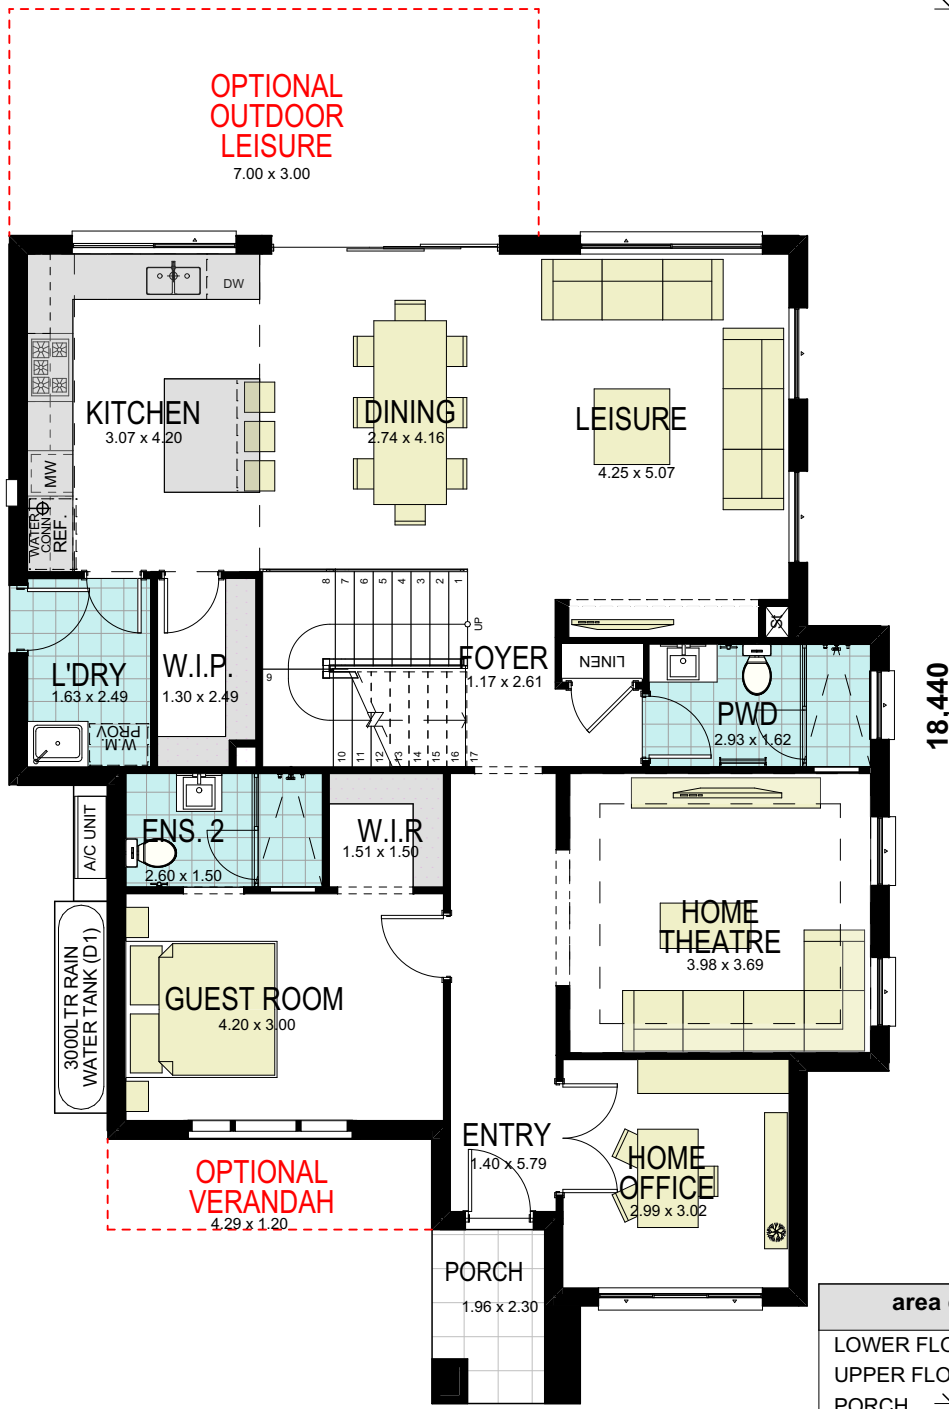

Impression 30 - Classic

11,630

area calculations	
LOWER FLOOR	135.69
UPPER FLOOR	125.06
PORCH	9.20
OUTDOOR LEISURE	21.00
GARAGE	35.70
gross floor area:	326.65 m²

WISDOM HOMES
THE WISE CHOICE

GROUND FLOOR

Impression 30 - Classic

area calculations	
LOWER FLOOR	135.69
UPPER FLOOR	125.06
PORCH	9.20
OUTDOOR LEISURE	21.00
GARAGE	35.70
gross floor area:	326.65 m²

Impression 30 - Classic

WISDOM HOMES

THE WISE CHOICE

ELEVATION

area calculations

LOWER FLOOR	135.69
UPPER FLOOR	125.06
PORCH	9.20
OUTDOOR LEISURE	21.00
GARAGE	35.70
gross floor area:	326.65 m²