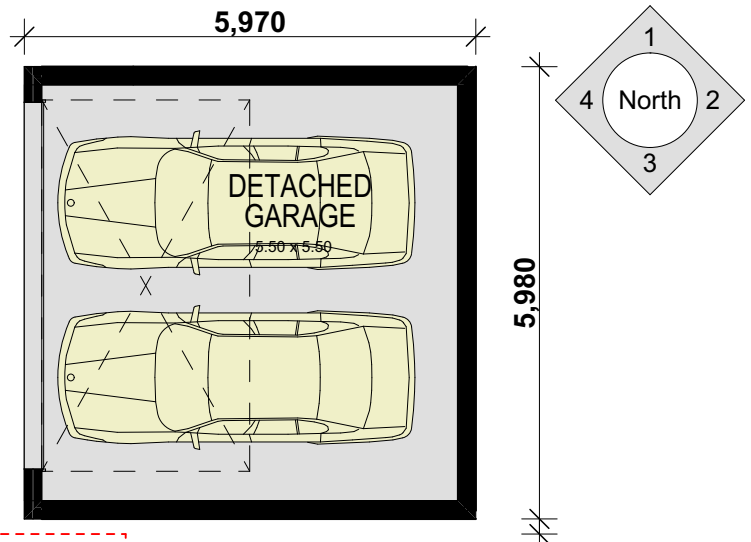

Impression 30 - Classic

11,630

area calculations	
LOWER FLOOR	135.69
UPPER FLOOR	125.06
PORCH	9.20
OUTDOOR LEISURE	21.00
GARAGE	35.70
gross floor area:	326.65 m²

WISDOM HOMES
THE WISE CHOICE

GROUND FLOOR

Impression 30 - Classic

area calculations	
LOWER FLOOR	135.69
UPPER FLOOR	125.06
PORCH	9.20
OUTDOOR LEISURE	21.00
GARAGE	35.70
gross floor area:	326.65 m²

Impression 30 - Classic

WISDOM HOMES

THE WISE CHOICE

ELEVATION

area calculations

LOWER FLOOR	135.69
UPPER FLOOR	125.06
PORCH	9.20
OUTDOOR LEISURE	21.00
GARAGE	35.70
gross floor area:	326.65 m²