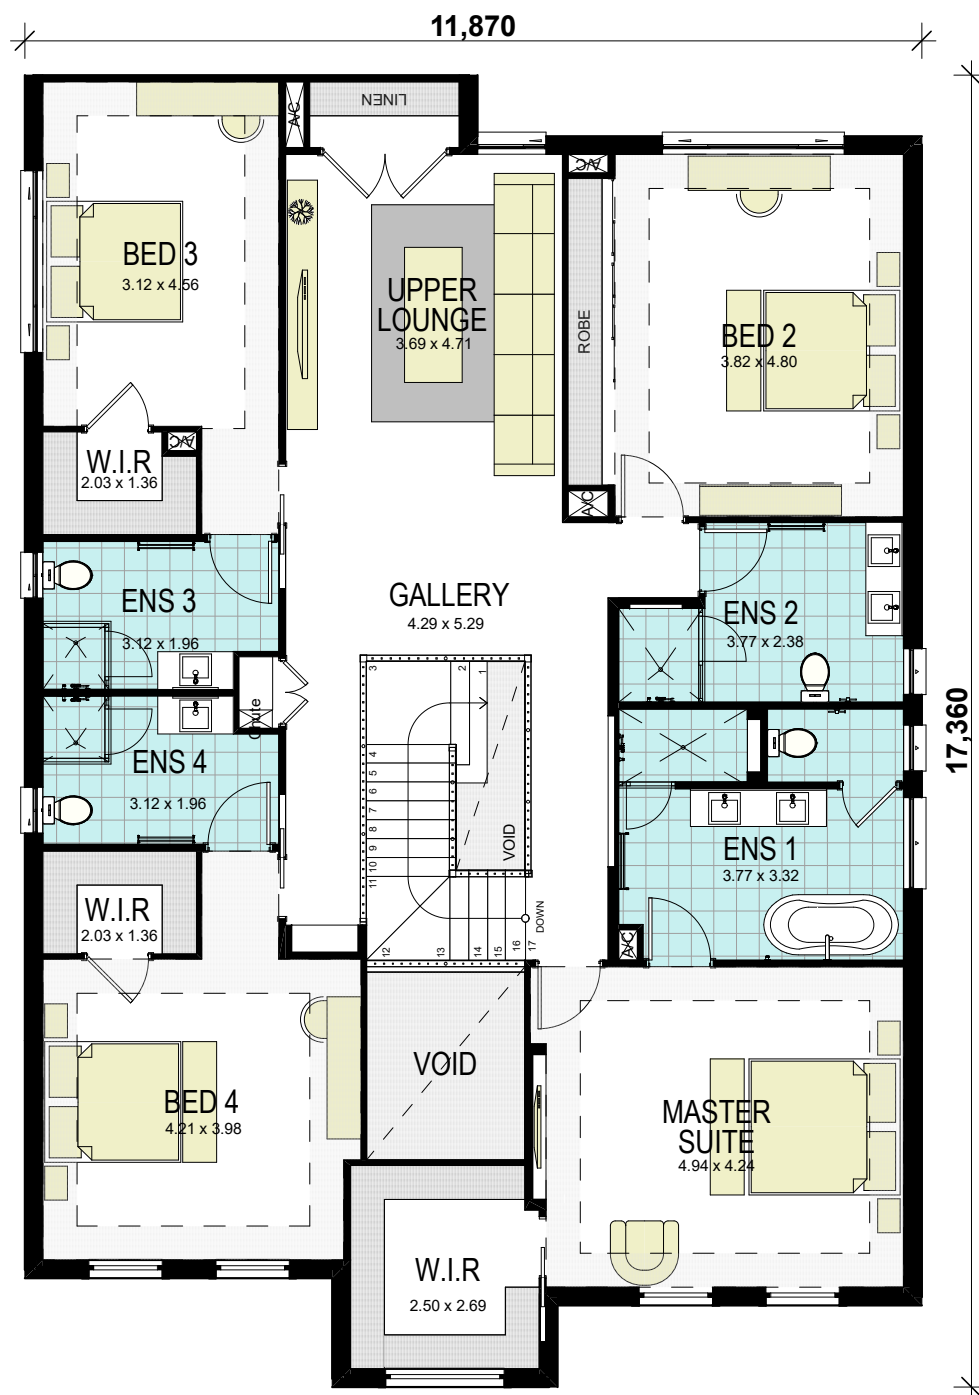

Impression 51 Traditional

13,670

22,790

GROUND FLOOR

area calculations	
LOWER FLOOR	187.81
UPPER FLOOR	190.24
PORCH	6.42
OUTDOOR LEISURE	36.69
GARAGE	40.15
gross floor area:	471.31 m²

Impression 51 Traditional

FIRST FLOOR

area calculations	
LOWER FLOOR	197.81
UPPER FLOOR	190.24
PORCH	6.42
OUTDOOR LEISURE	36.69
GARAGE	40.15
gross floor area:	471.31 m²