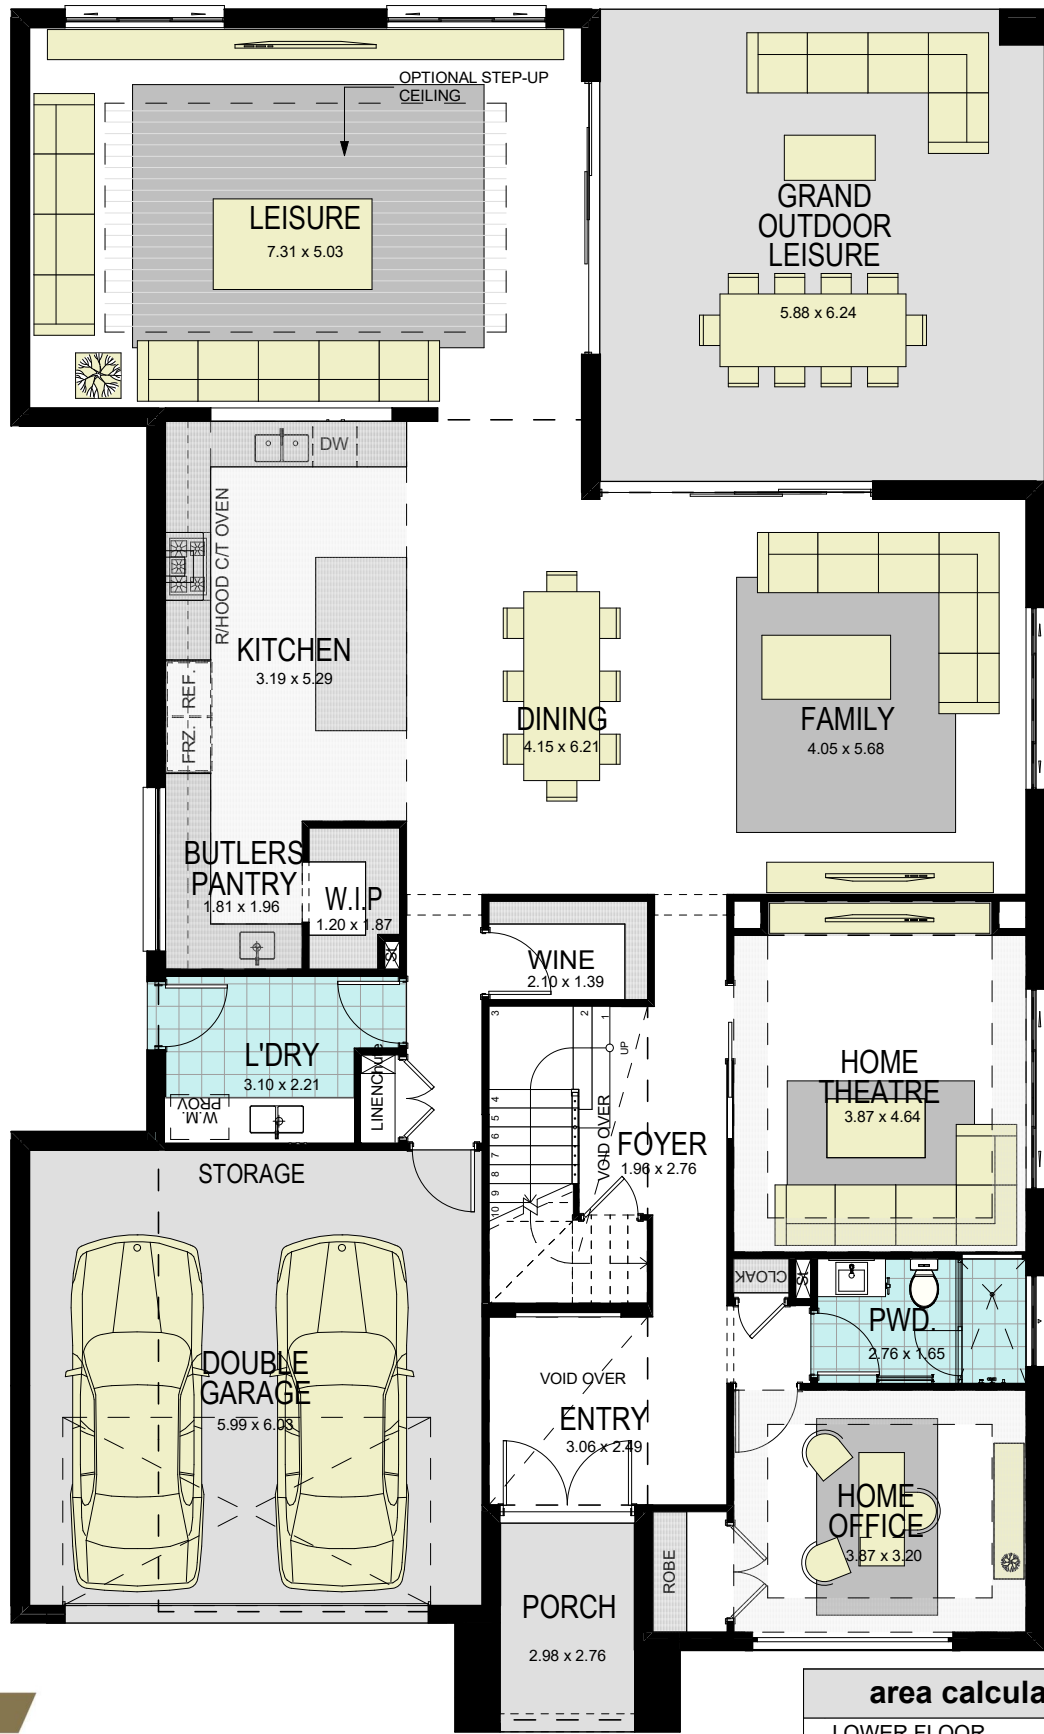

Impression 51 Traditional

13,670

22,790

GROUND FLOOR

area calculations	
LOWER FLOOR	187.81
UPPER FLOOR	190.24
PORCH	6.42
OUTDOOR LEISURE	36.69
GARAGE	40.15
gross floor area:	471.31 m²

Impression 51 Traditional

FIRST FLOOR

area calculations	
LOWER FLOOR	197.81
UPPER FLOOR	190.24
PORCH	6.42
OUTDOOR LEISURE	36.69
GARAGE	40.15
gross floor area:	471.31 m²