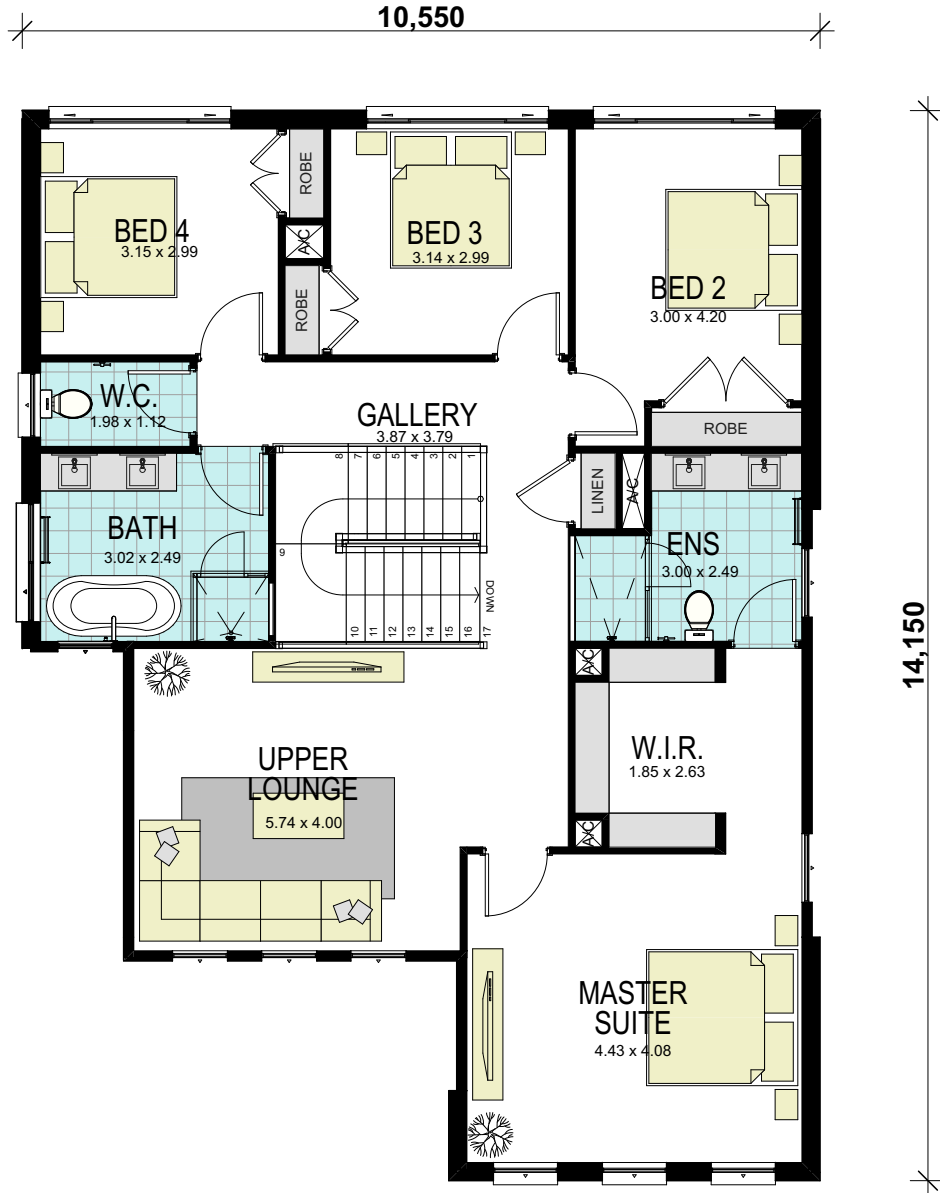

Impression 30 - Classic

WISDOM HOMES
THE WISE CHOICE

GROUND FLOOR

area calculations	
LOWER FLOOR	113.13
UPPER FLOOR	125.87
PORCH	2.93
GARAGE	34.85
gross floor area:	276.78 m²

Impression 30 - Classic

area calculations	
LOWER FLOOR	113.13
UPPER FLOOR	125.87
PORCH	2.93
GARAGE	34.85
gross floor area:	276.78 m²