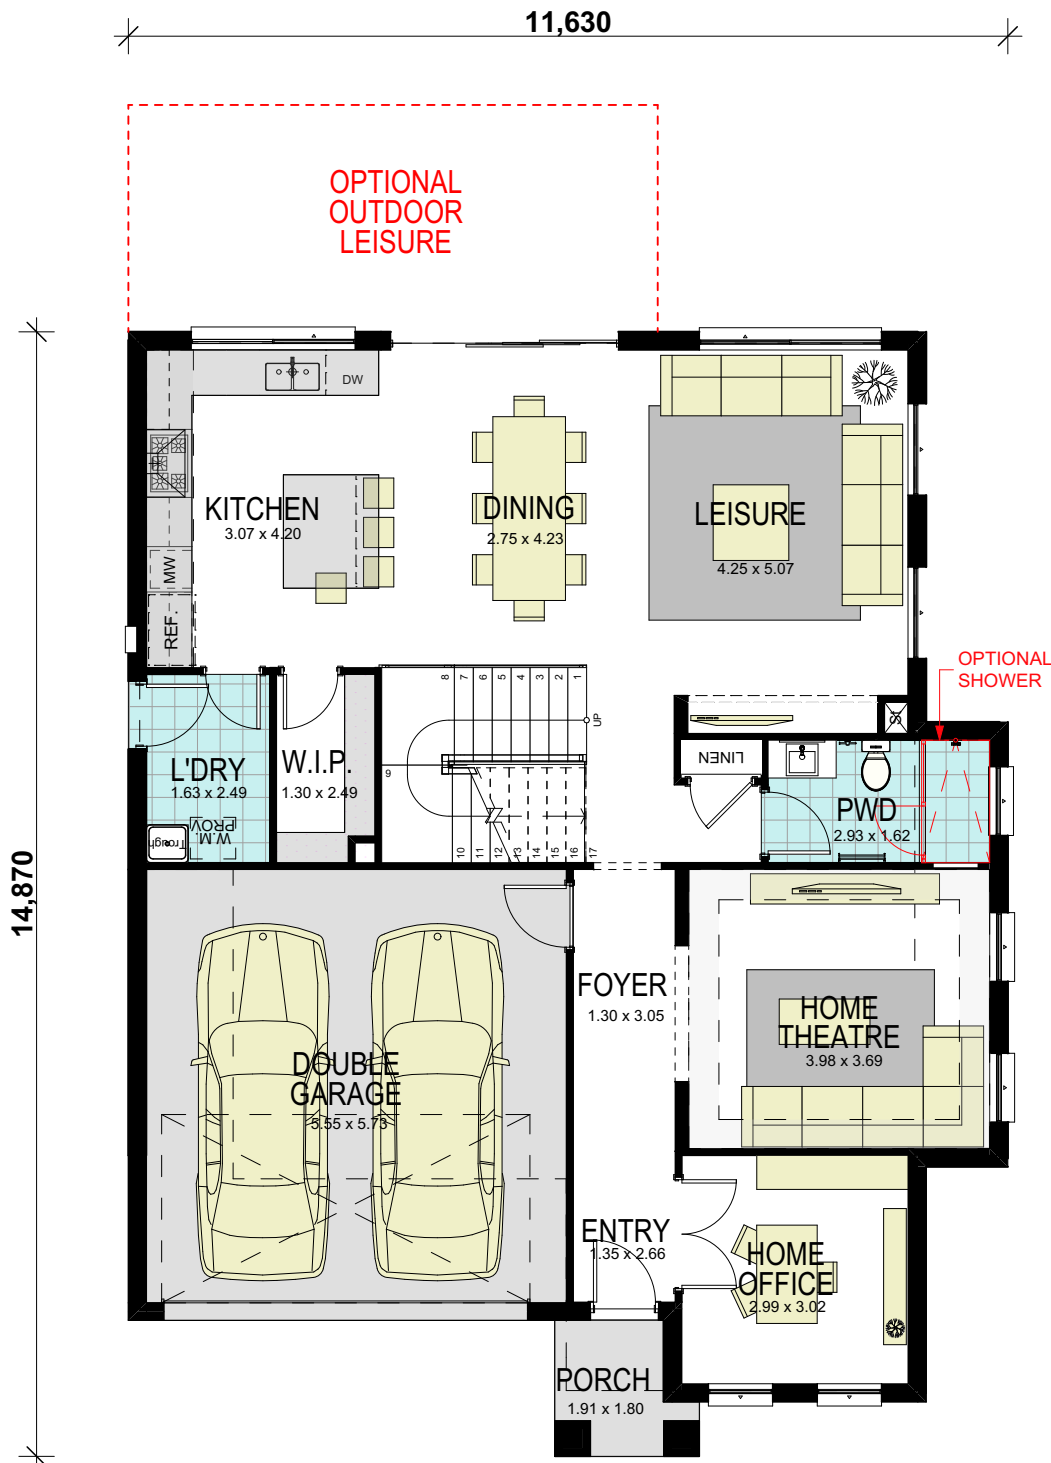

Impression 30 - Classic

WISDOM HOMES
THE WISE CHOICE

GROUND FLOOR

area calculations	
LOWER FLOOR	113.13
UPPER FLOOR	125.87
PORCH	2.93
GARAGE	34.85
gross floor area:	276.78 m²

Impression 30 - Classic

area calculations	
LOWER FLOOR	113.13
UPPER FLOOR	125.87
PORCH	2.93
GARAGE	34.85
gross floor area:	276.78 m²