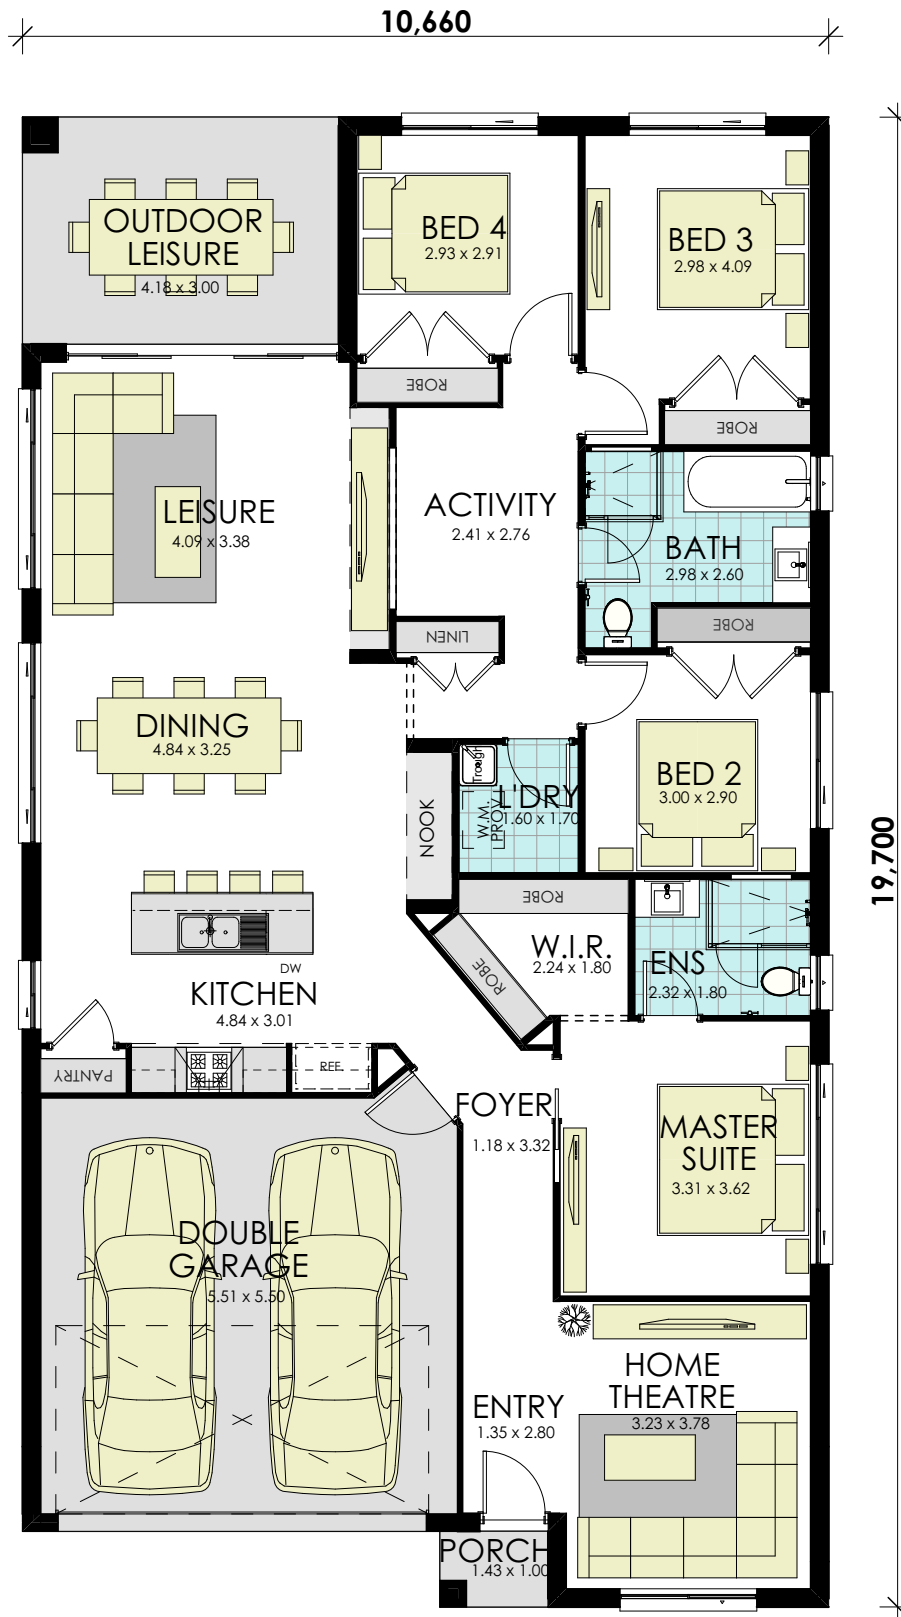

Havana 22 Classic

BUILD YOUR
momentum
WITH WISDOM

GROUND FLOOR

area calculations	
LOWER FLOOR	157.55
PORCH	1.43
OUTDOOR LEISURE	12.54
GARAGE	32.96
gross floor area:	204.48 m²