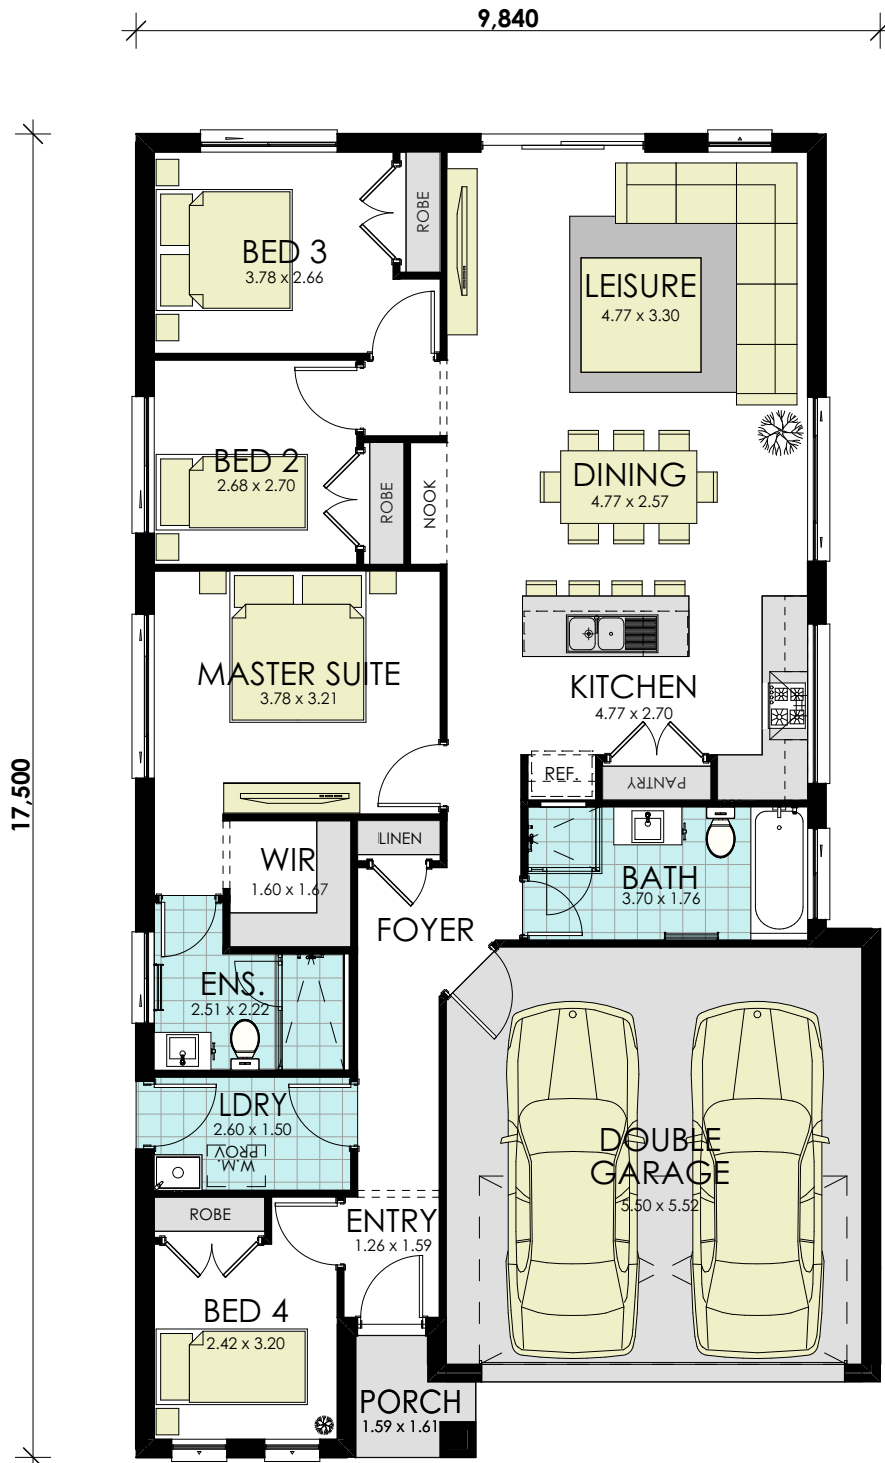

Harlem 17 Classic

BUILD YOUR
momentum
 WITH WISDOM

GROUND FLOOR

area calculations	
LOWER FLOOR	124.03
PORCH	2.18
GARAGE	33.09
gross floor area:	159.30 m²