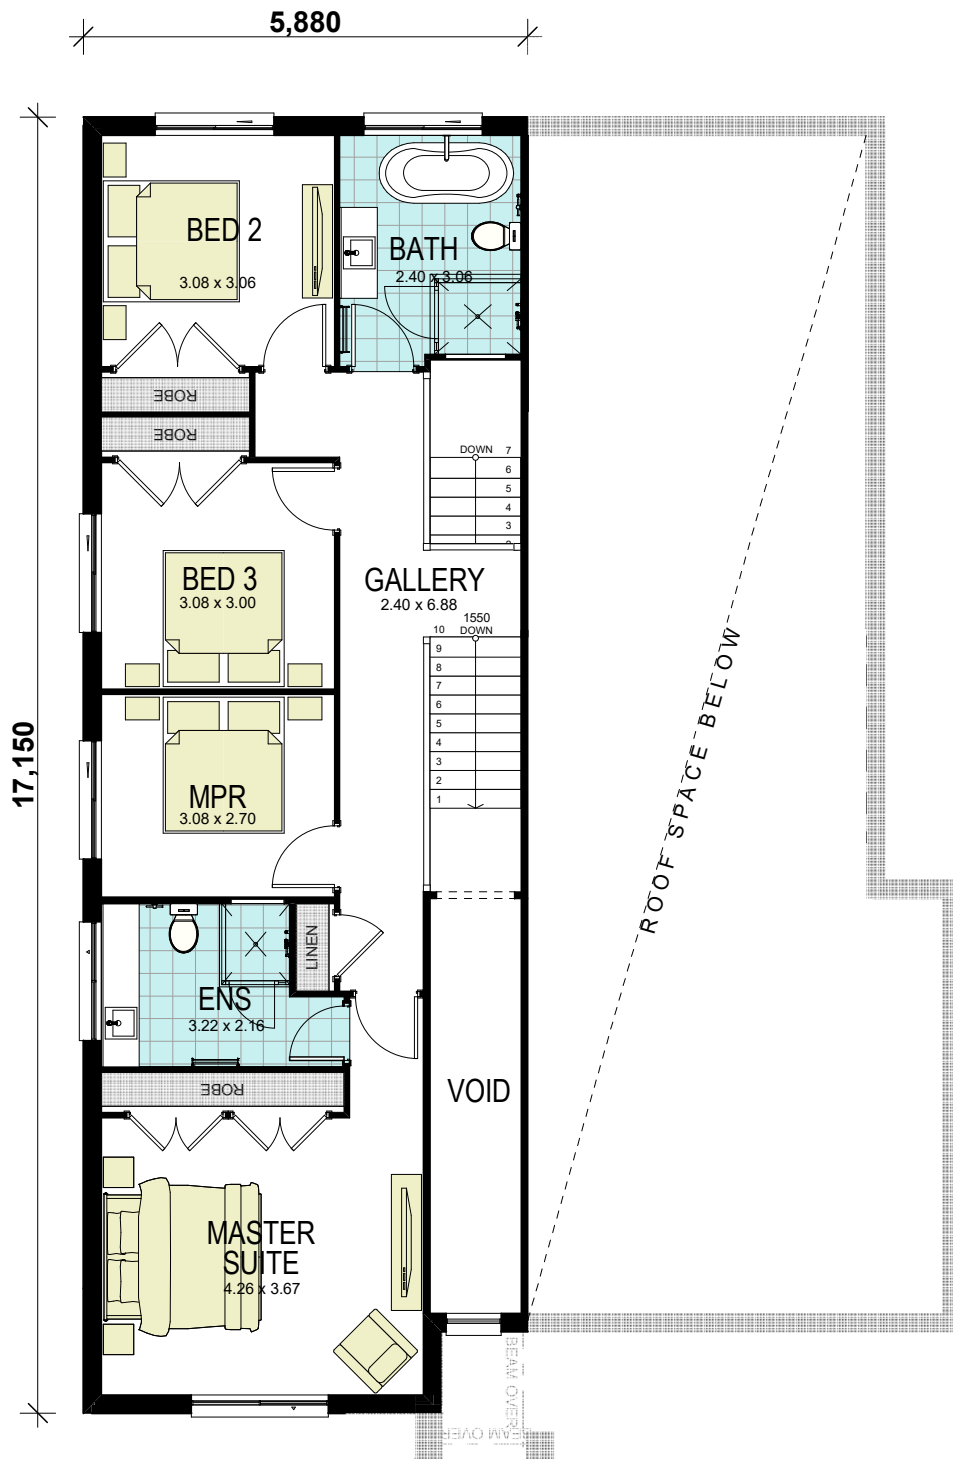

ZENITH 31 Classic

GROUND FLOOR

area calculations	
LOWER FLOOR	148.41
UPPER FLOOR	99.60
PORCH	2.70
GARAGE	33.13
gross floor area:	283.84 m²

1300 855 775
wisdomhomes.com.au

OPTIONAL ALFRESCO 31.80
Copyright of plans and documentation remain the exclusive property of Wisdom Properties Group Pty Ltd T/A Wisdom Homes. Builders Lic. No. 131951C

ZENITH 31 Classic

FIRST FLOOR

area calculations

LOWER FLOOR	148.41
UPPER FLOOR	99.60
PORCH	2.70
GARAGE	33.13
gross floor area:	283.84 m²

OPTIONAL ALFRESCO 31.80

1300 855 775
wisdomhomes.com.au

Copyright of plans and documentation remain the exclusive property of Wisdom Properties Group Pty Ltd T A Wisdom Homes. Builders Lic. No. 131951C