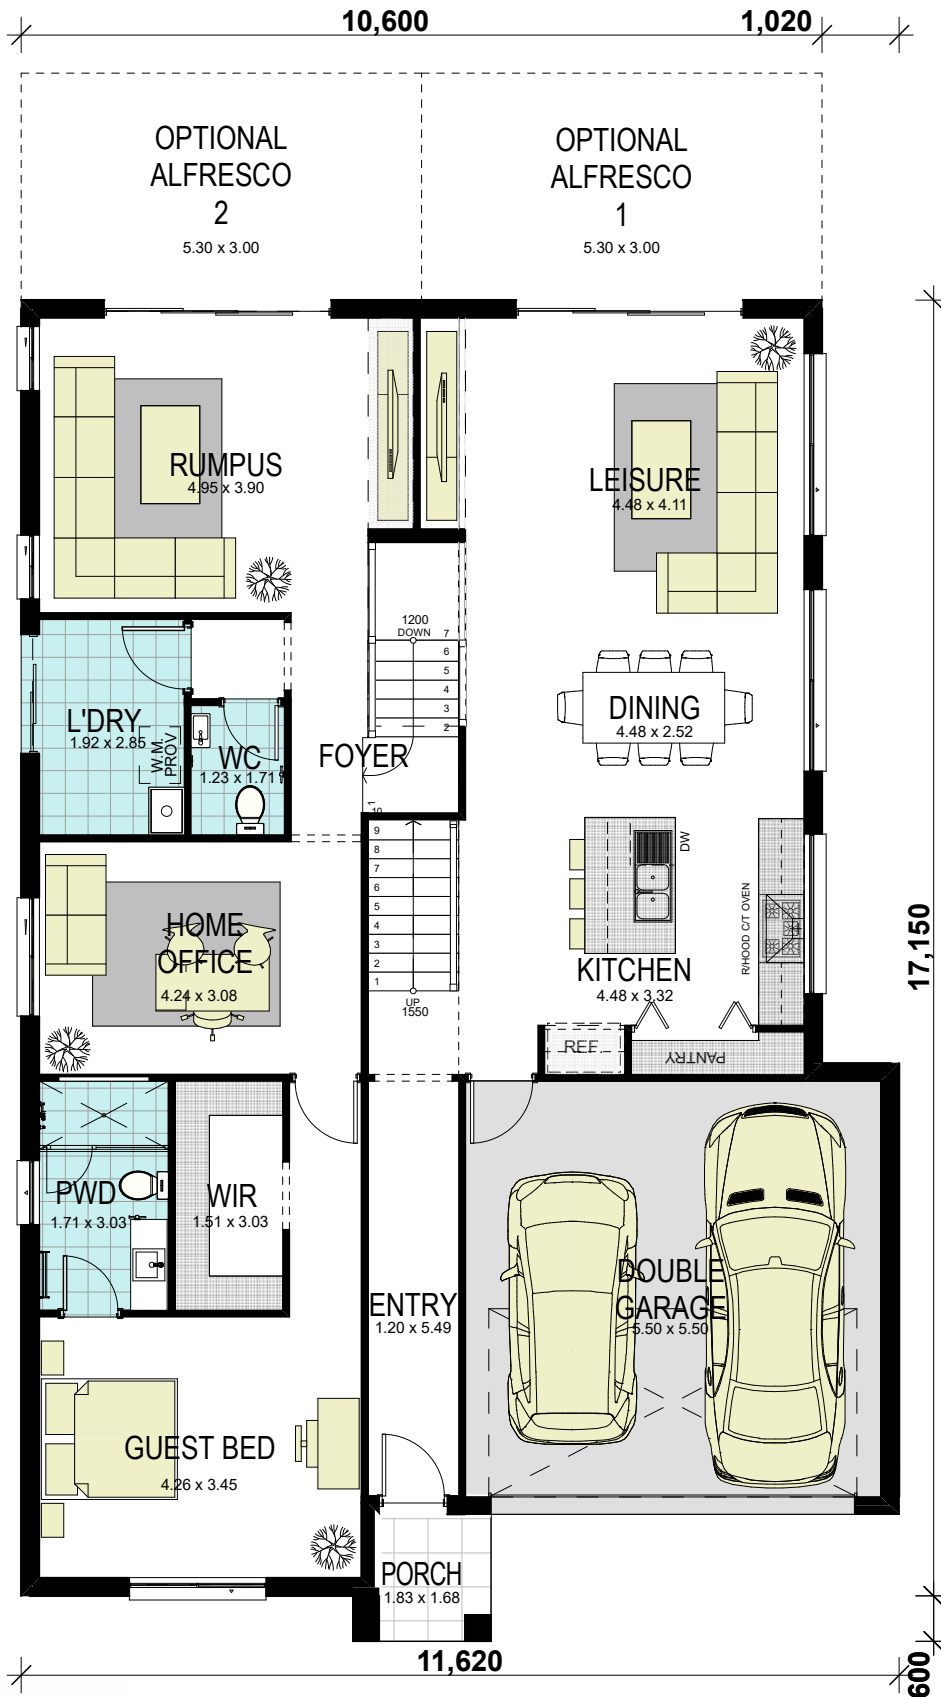

ZENITH 31 Classic

GROUND FLOOR

area calculations	
LOWER FLOOR	148.41
UPPER FLOOR	99.60
PORCH	2.70
GARAGE	33.13
gross floor area:	283.84 m²

1300 855 775
wisdomhomes.com.au

OPTIONAL ALFRESCO 31.80
Copyright of plans and documentation remain the exclusive property of Wisdom Properties Group Pty Ltd T/A Wisdom Homes. Builders Lic. No. 131951C

ZENITH 31 Classic

FIRST FLOOR

area calculations

LOWER FLOOR	148.41
UPPER FLOOR	99.60
PORCH	2.70
GARAGE	33.13
gross floor area:	283.84 m²

OPTIONAL ALFRESCO 31.80

1300 855 775
wisdomhomes.com.au

Copyright of plans and documentation remain the exclusive property of Wisdom Properties Group Pty Ltd T A Wisdom Homes. Builders Lic. No. 131951C