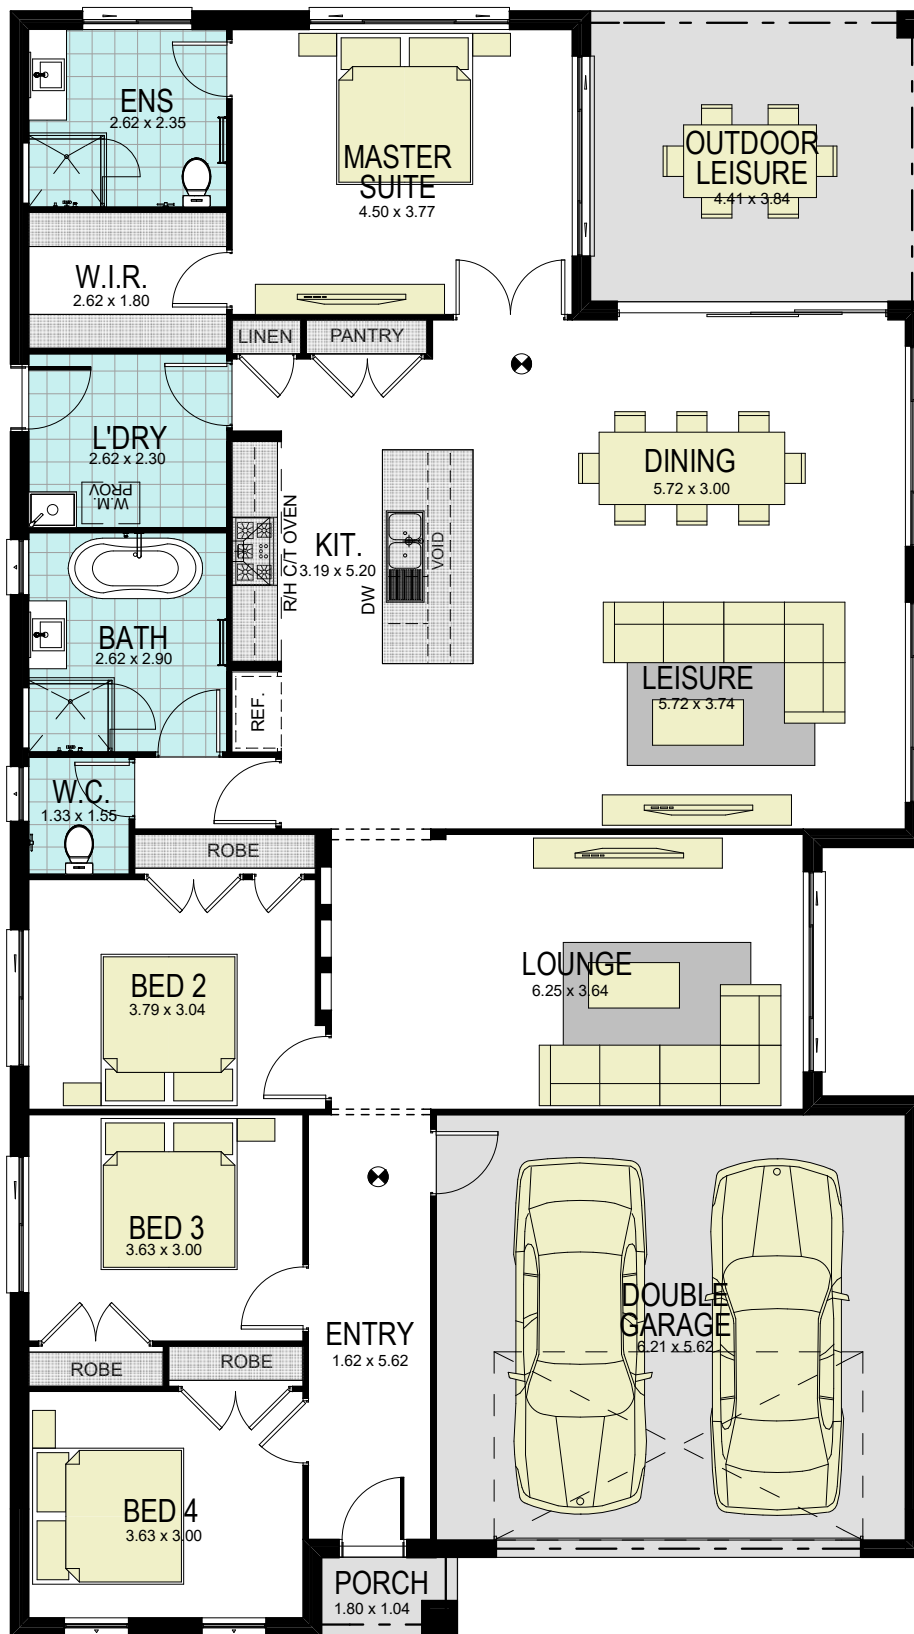

TESLA 27 CLASSIC

12,080

21,500

GROUND FLOOR

area calculations	
LOWER FLOOR	199.80
PORCH	3.74
OUTDOOR LEISURE	16.91
GARAGE	42.25
gross floor area:	262.70 m²

1300 855 775
wisdomhomes.com.au