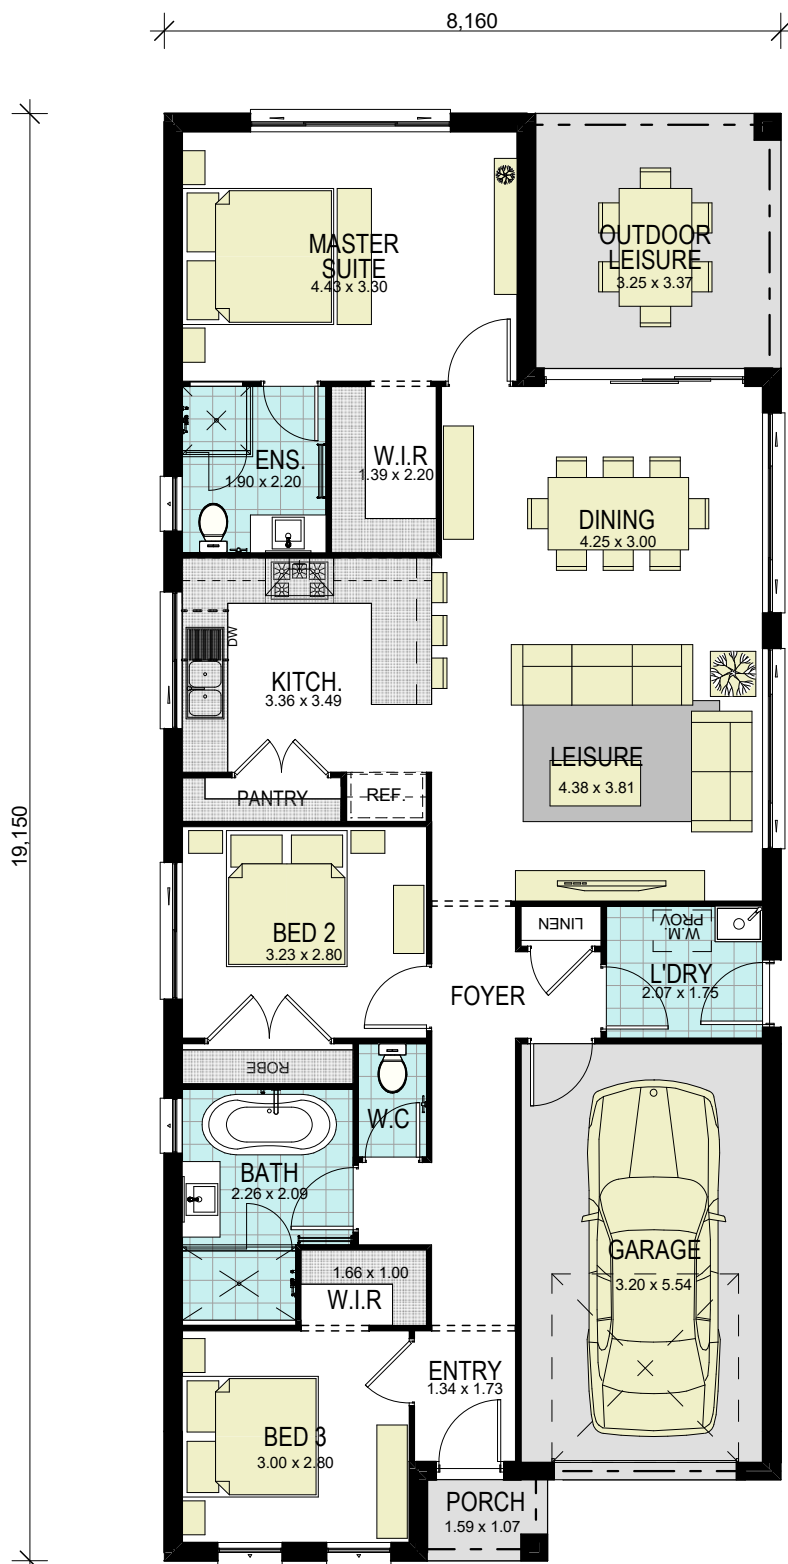

TESLA 17 CLASSIC

FLOOR PLAN

area calculations	
LOWER FLOOR	120.45
PORCH	1.70
OUTDOOR LEISURE	10.95
GARAGE	19.85
gross floor area:	152.95 m²

1300 855 775
wisdomhomes.com.au