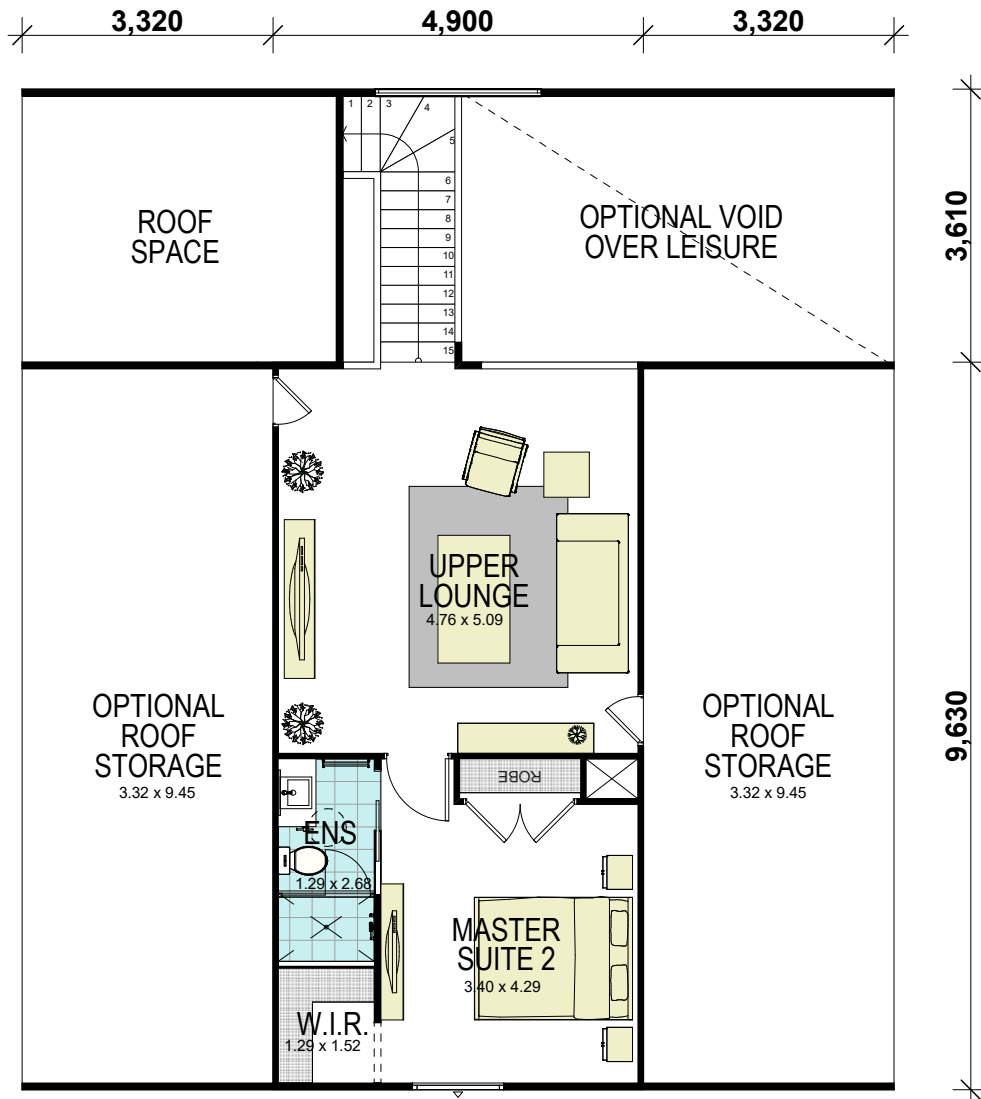

# PROVIDENCE 32 LOFT - Verona

21,000

11,840

## GROUND FLOOR

area calculations	
LOWER FLOOR	188.63
LOFT	47.19
PORCH	3.02
OUTDOOR LEISURE	13.00
GARAGE	33.52
<b>gross floor area:</b>	<b>285.36 m<sup>2</sup></b>

1300 855 775  
wisdomhomes.com.au

# PROVIDENCE 32 LOFT - Verona

## FIRST FLOOR

area calculations	
LOWER FLOOR	188.63
LOFT	47.19
PORCH	3.02
OUTDOOR LEISURE	13.00
GARAGE	33.52
<b>gross floor area:</b>	<b>285.36 m<sup>2</sup></b>