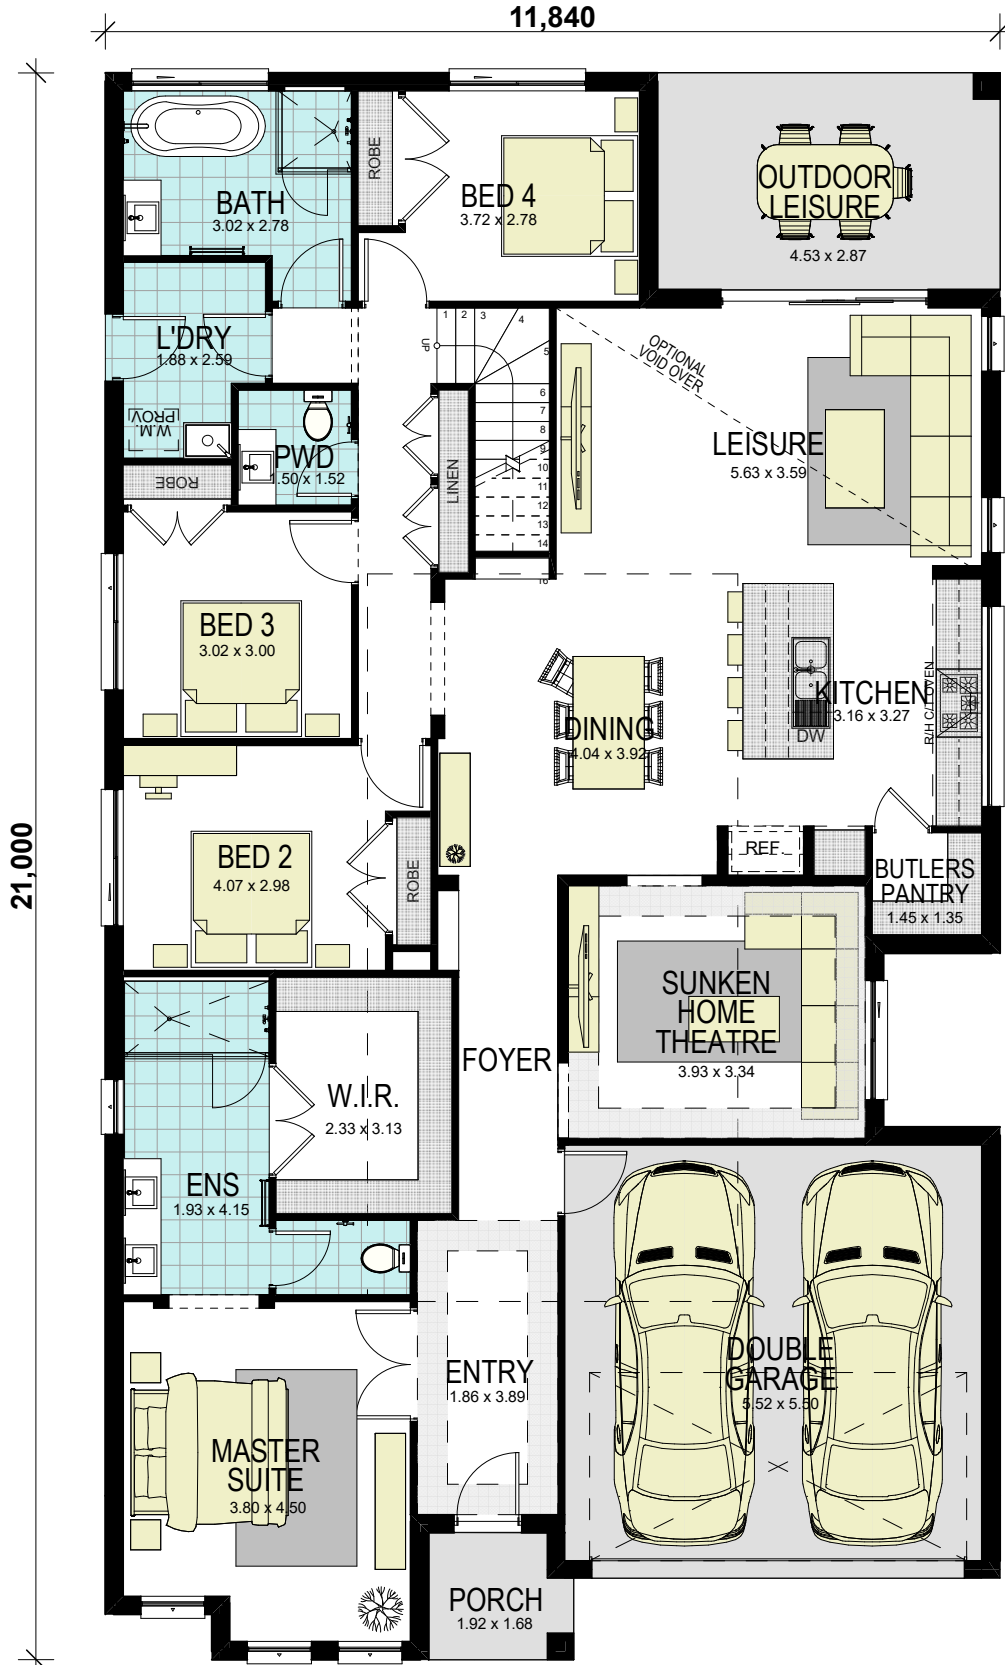

# PROVIDENCE 32 LOFT - Verona

21,000

11,840

## GROUND FLOOR

area calculations	
LOWER FLOOR	188.63
LOFT	47.19
PORCH	3.02
OUTDOOR LEISURE	13.00
GARAGE	33.52
<b>gross floor area:</b>	<b>285.36 m<sup>2</sup></b>

1300 855 775  
wisdomhomes.com.au

# PROVIDENCE 32 LOFT - Verona

## FIRST FLOOR

area calculations	
LOWER FLOOR	188.63
LOFT	47.19
PORCH	3.02
OUTDOOR LEISURE	13.00
GARAGE	33.52
<b>gross floor area:</b>	<b>285.36 m<sup>2</sup></b>