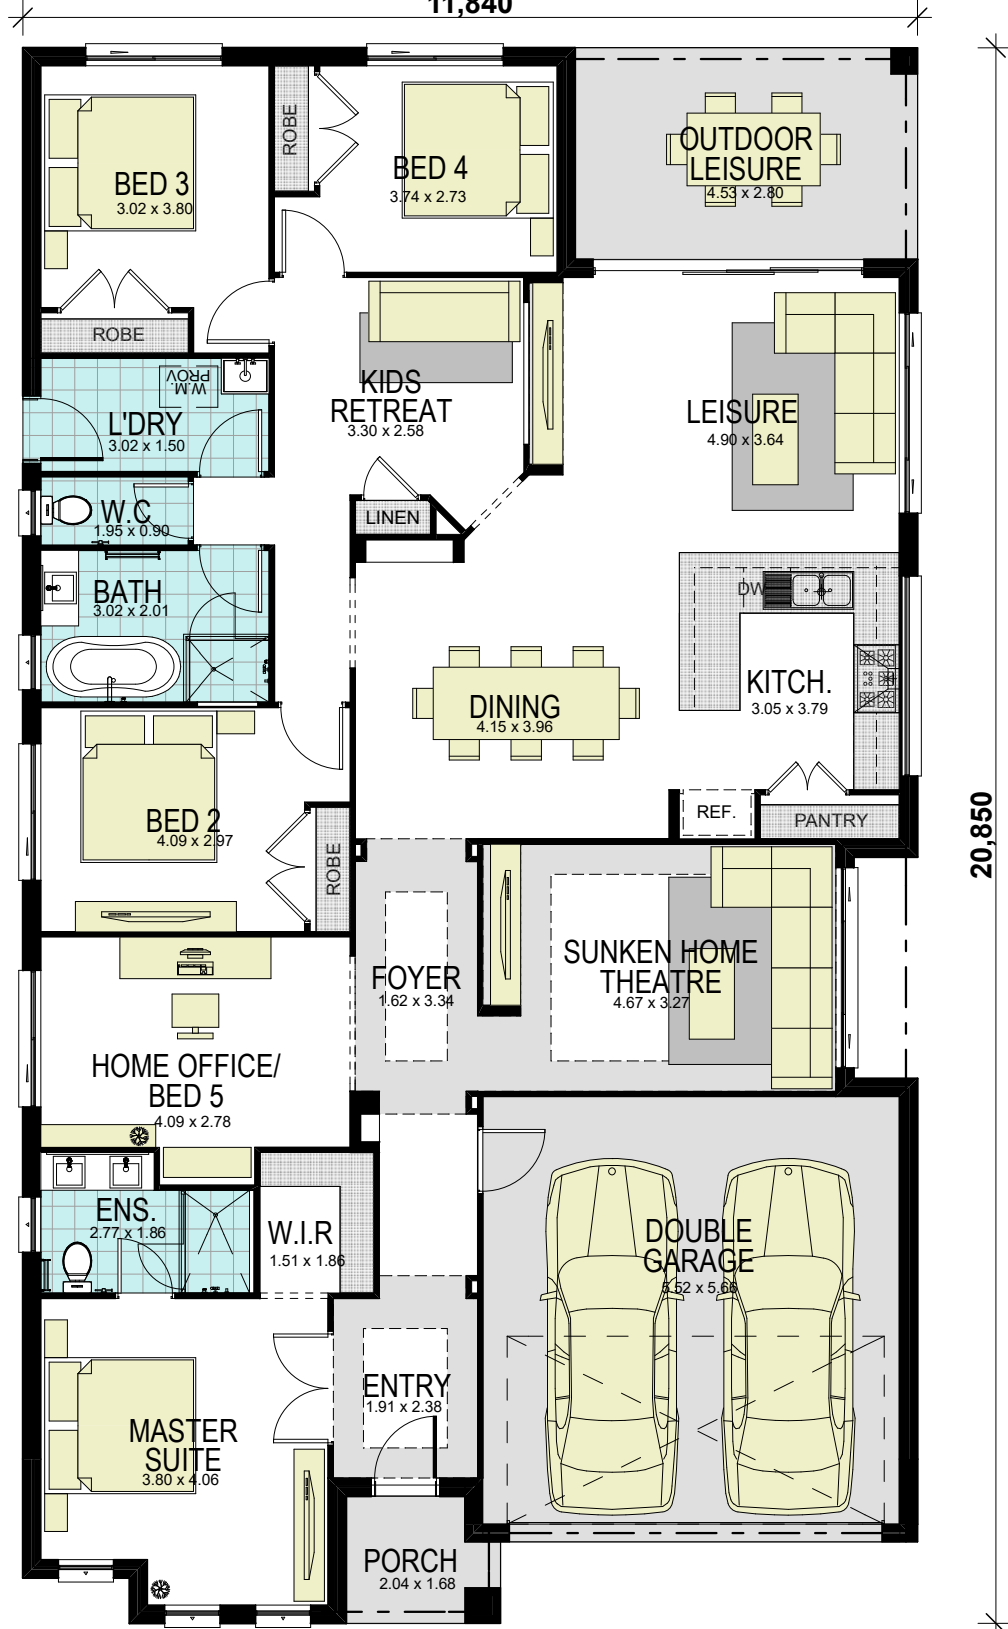

PROVIDENCE 26 CLASSIC

11,840

20,850

GROUND FLOOR

| area calculations | |
|--------------------------|-----------------------------|
| LOWER FLOOR | 187.55 |
| PORCH | 3.15 |
| OUTDOOR LEISURE | 12.68 |
| GARAGE | 34.26 |
| gross floor area: | 237.64 m² |