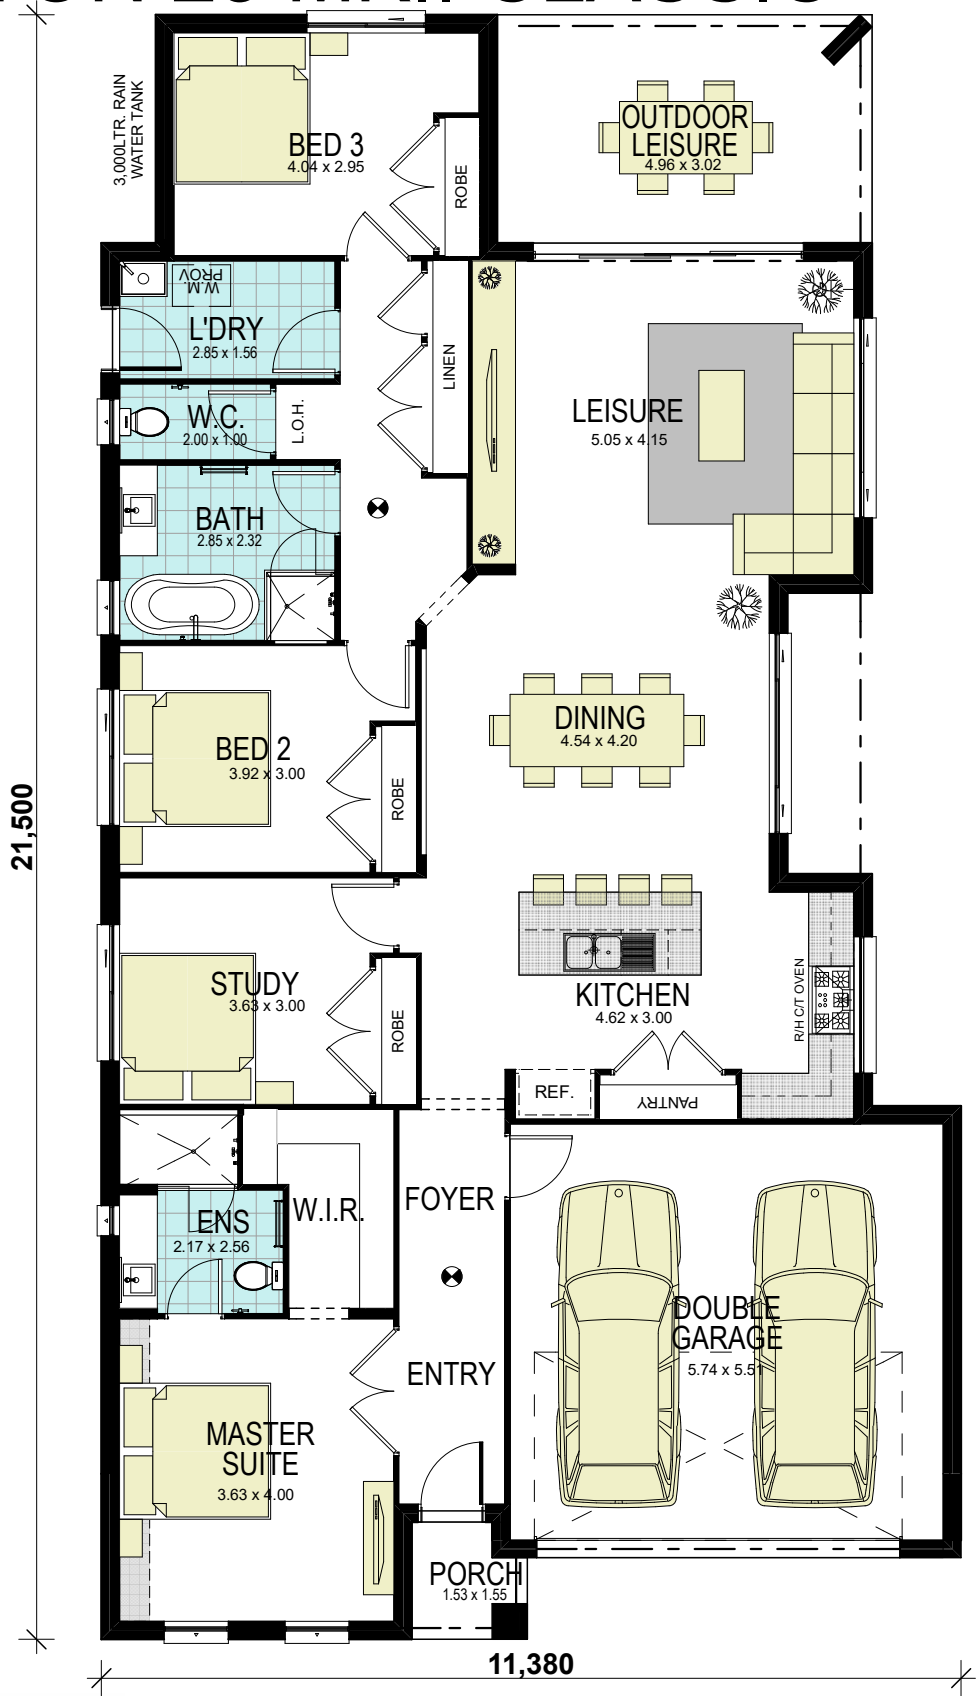

NEWTON 23 MKII CLASSIC

GROUND FLOOR

area calculation	
LOWER FLOOR	163.29
PORCH	2.15
OUTDOOR LEISURE	14.98
GARAGE	34.66
gross floor area:	215.08 m²

1300 855 775
wisdomhomes.com.au