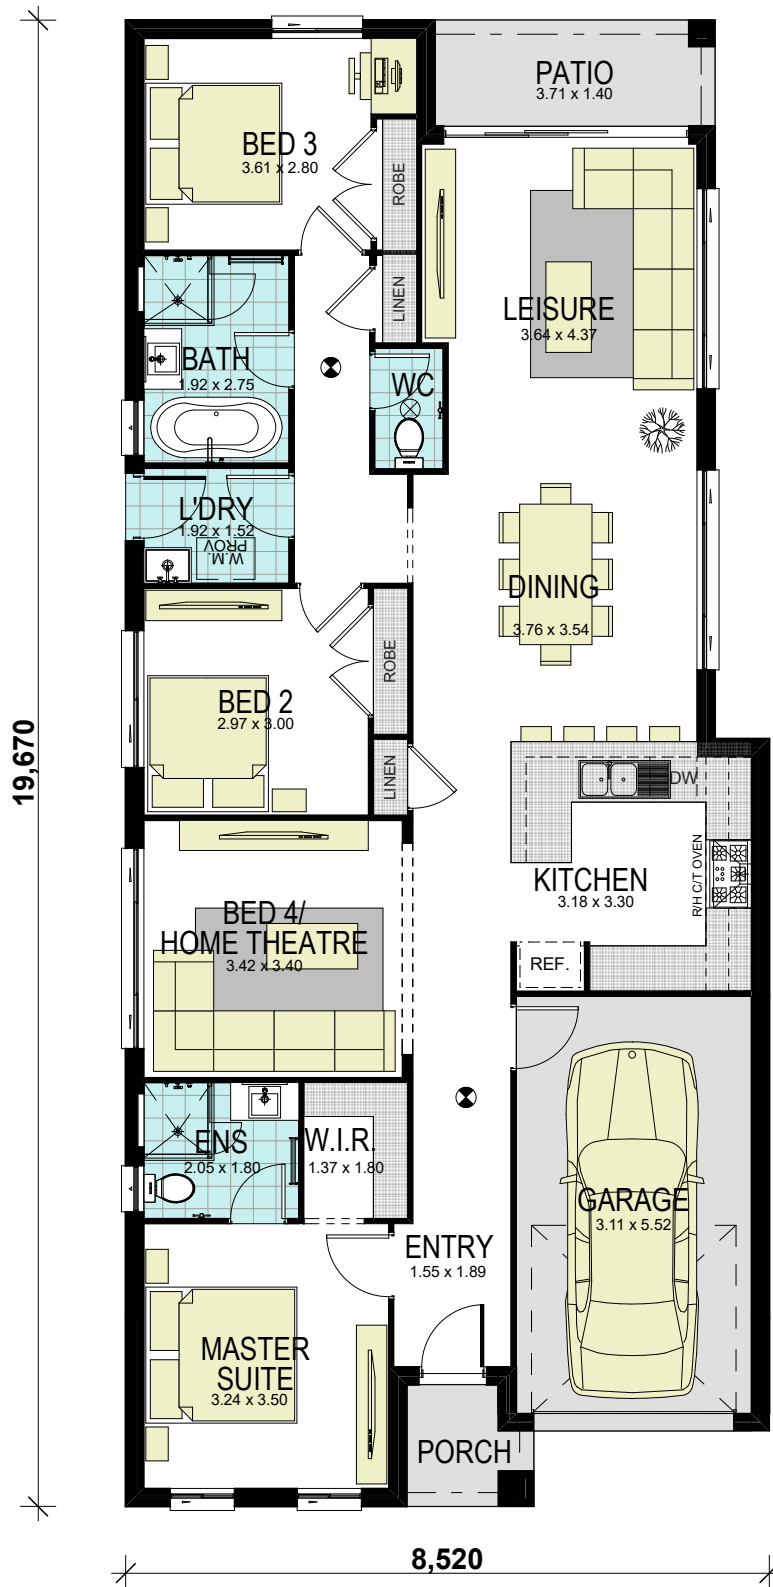

NEWTON 17 CLASSIC

GROUND FLOOR

area calculations	
LOWER FLOOR	127.48
PORCH	2.42
OUTDOOR LEISURE	5.19
GARAGE	19.41
gross floor area:	154.50 m²

1300 855 775
wisdomhomes.com.au