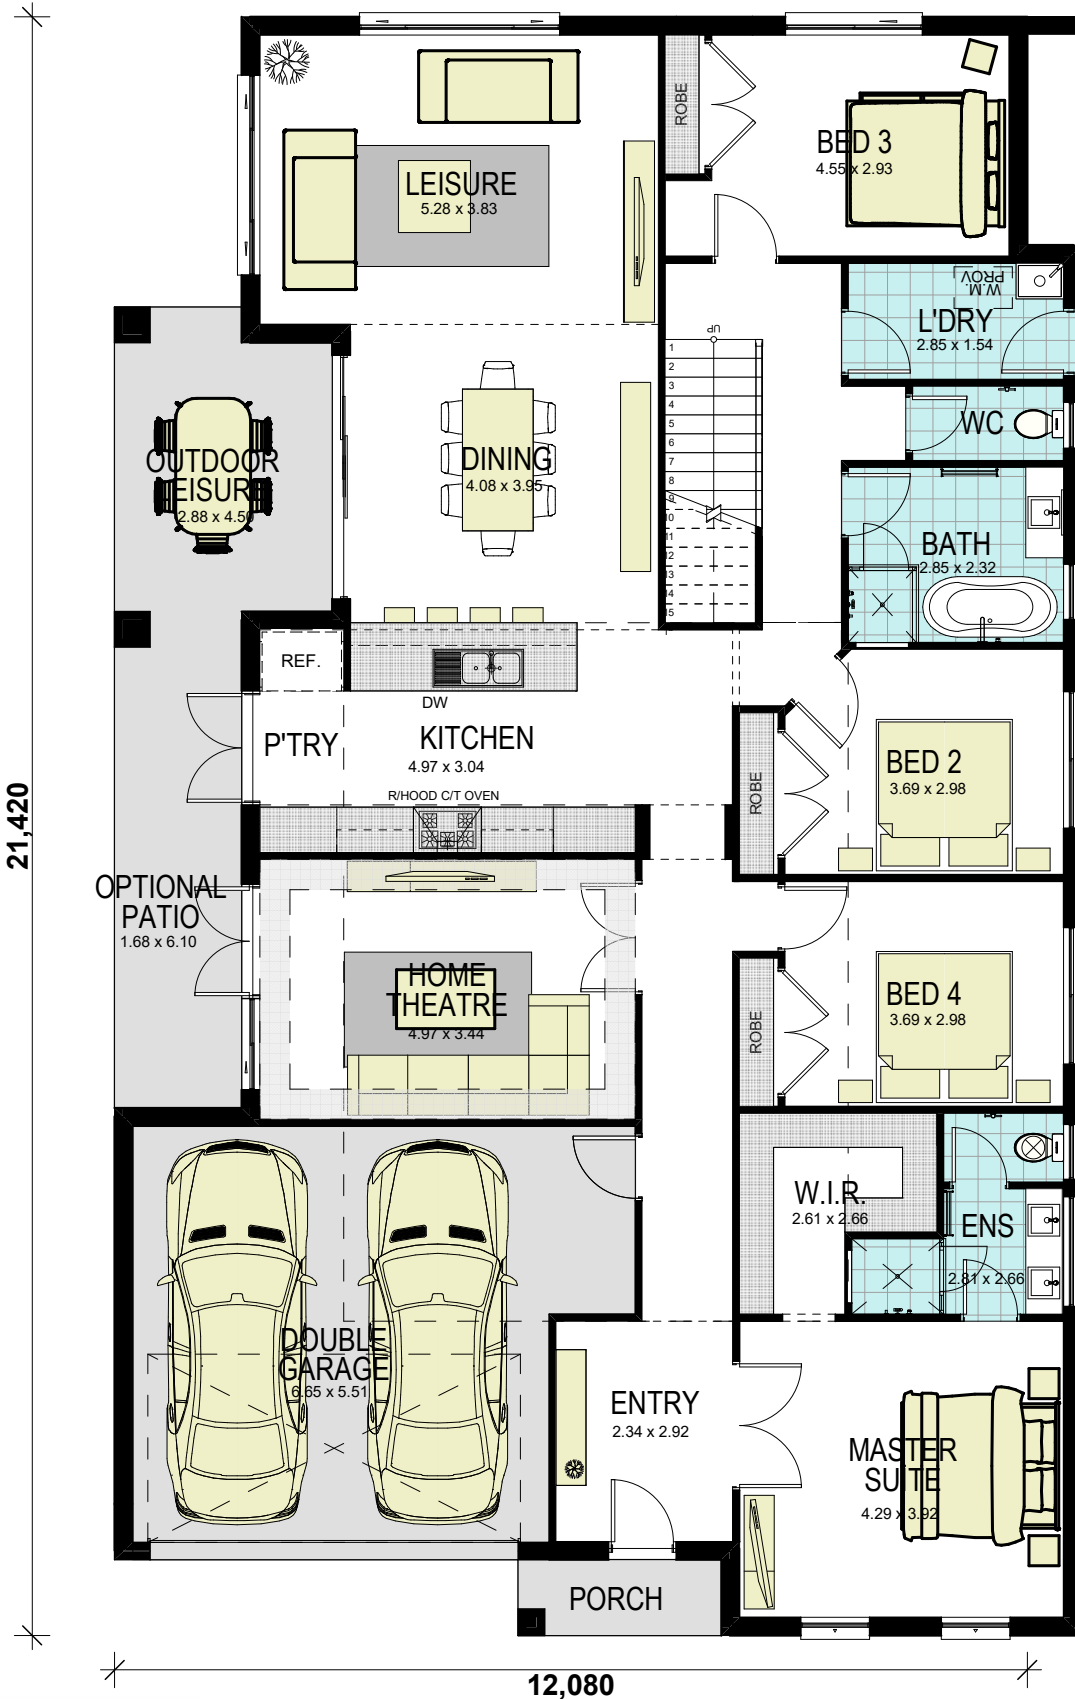

NEWTON 33 LOFT - Verona

GROUND FLOOR

area calculations	
LOWER FLOOR	198.10
UPPER FLOOR	43.92
PORCH	2.69
OUTDOOR LEISURE	11.83
PATIO	10.25
GARAGE	37.34
gross floor area:	304.13 m²

1300 855 775
wisdomhomes.com.au

NEWTON 33 LOFT - Verona

FIRST FLOOR

area calculations	
LOWER FLOOR	198.10
UPPER FLOOR	43.92
PORCH	2.69
OUTDOOR LEISURE	11.83
PATIO	10.25
GARAGE	37.34
gross floor area:	304.13 m²

1300 855 775
wisdomhomes.com.au