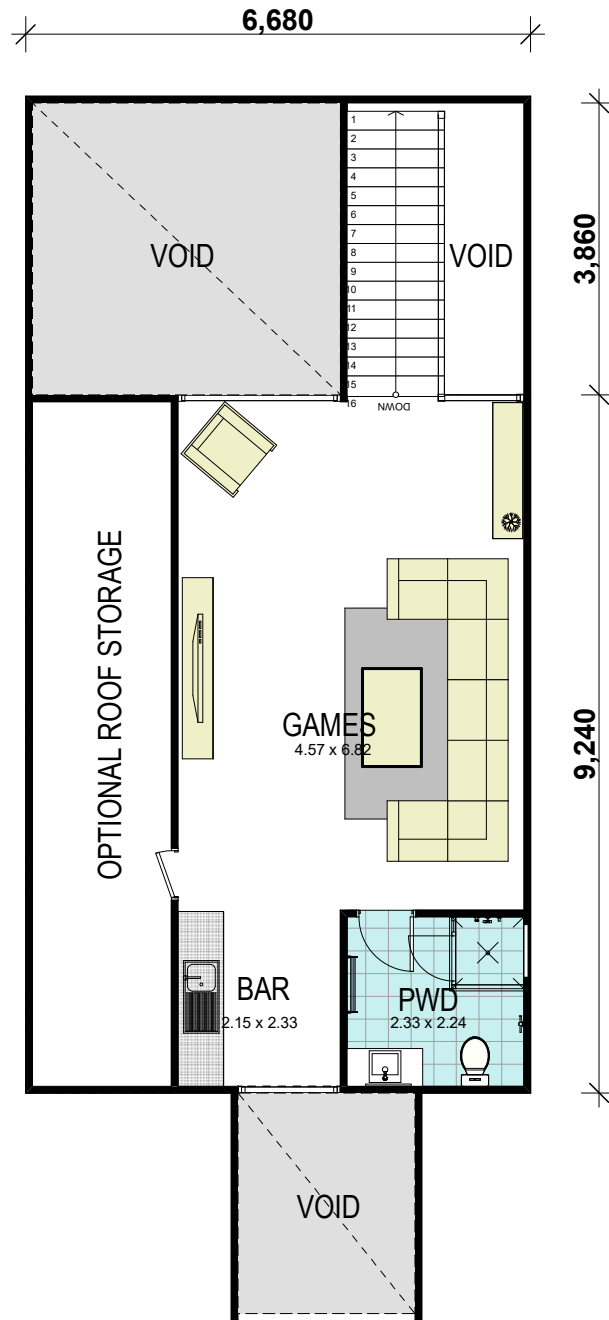

NEWTON 33 LOFT - Verona

GROUND FLOOR

area calculations	
LOWER FLOOR	198.10
UPPER FLOOR	43.92
PORCH	2.69
OUTDOOR LEISURE	11.83
PATIO	10.25
GARAGE	37.34
gross floor area:	304.13 m²

1300 855 775
wisdomhomes.com.au

NEWTON 33 LOFT - Verona

FIRST FLOOR

area calculations	
LOWER FLOOR	198.10
UPPER FLOOR	43.92
PORCH	2.69
OUTDOOR LEISURE	11.83
PATIO	10.25
GARAGE	37.34
gross floor area:	304.13 m²

1300 855 775
wisdomhomes.com.au