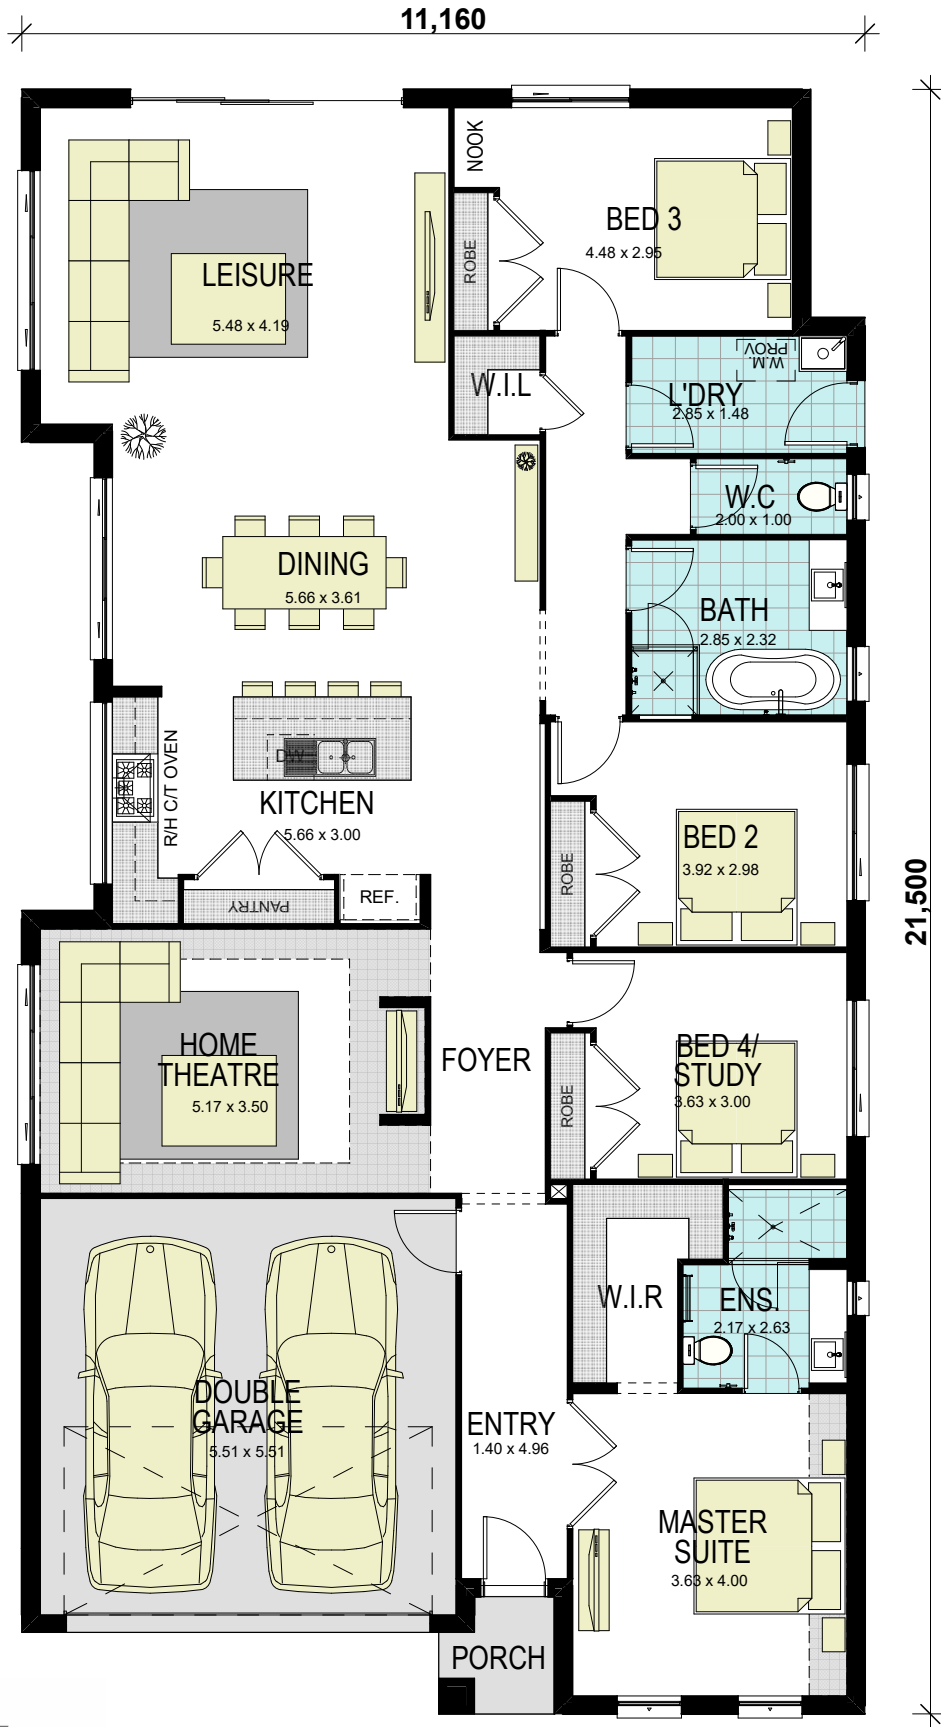

NEWTON 25 - Classic

GROUND FLOOR

area calculations	
LOWER FLOOR	190.58
PORCH	2.15
GARAGE	33.12
gross floor area:	225.85 m²

1300 855 775
wisdomhomes.com.au