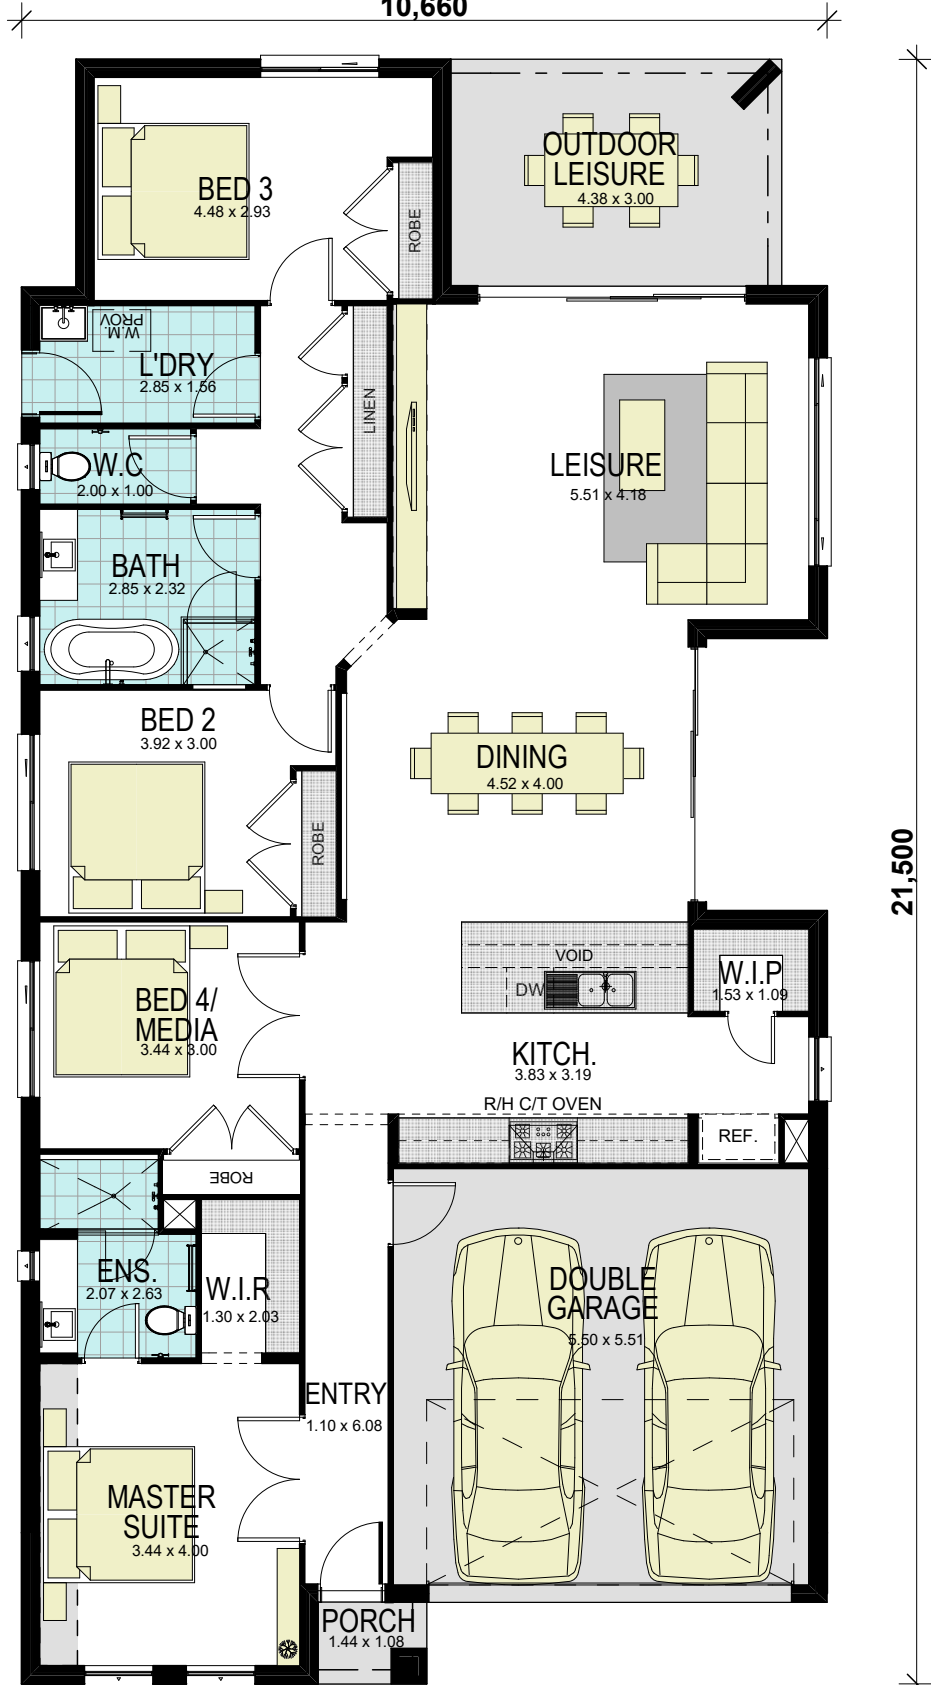

# NEWTON 23 CLASSIC

10,660

21,500

## GROUND FLOOR

| area calculations        |                             |
|--------------------------|-----------------------------|
| LOWER FLOOR              | 166.07                      |
| PORCH                    | 1.56                        |
| OUTDOOR LEISURE          | 13.14                       |
| GARAGE                   | 32.95                       |
| <b>gross floor area:</b> | <b>213.72 m<sup>2</sup></b> |