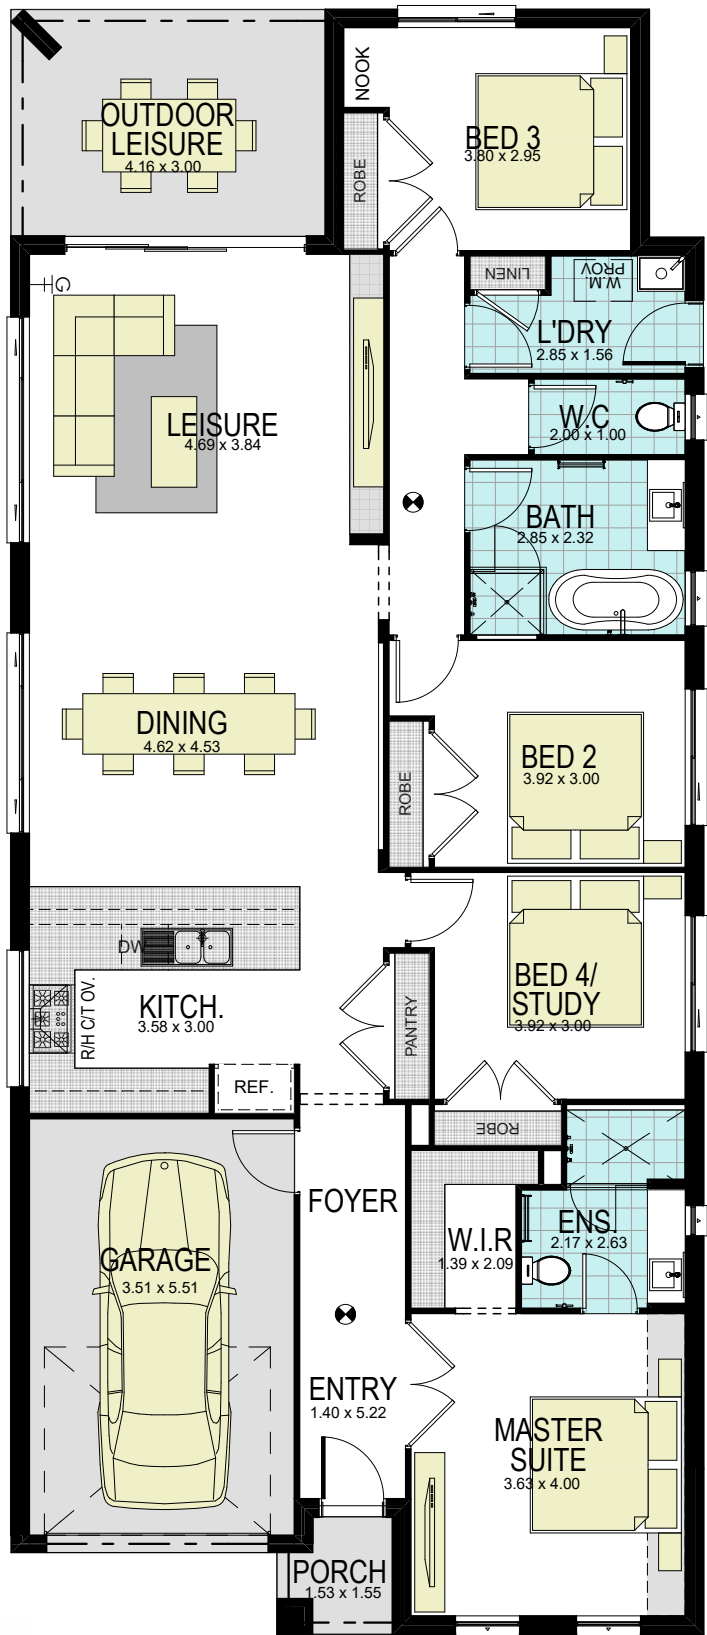

# NEWTON 21 CLASSIC

9,160

21,500

## GROUND FLOOR

| area calculations        |                             |
|--------------------------|-----------------------------|
| LOWER FLOOR              | 154.69                      |
| PORCH                    | 2.15                        |
| OUTDOOR LEISURE          | 12.48                       |
| GARAGE                   | 21.64                       |
| <b>gross floor area:</b> | <b>190.96 m<sup>2</sup></b> |