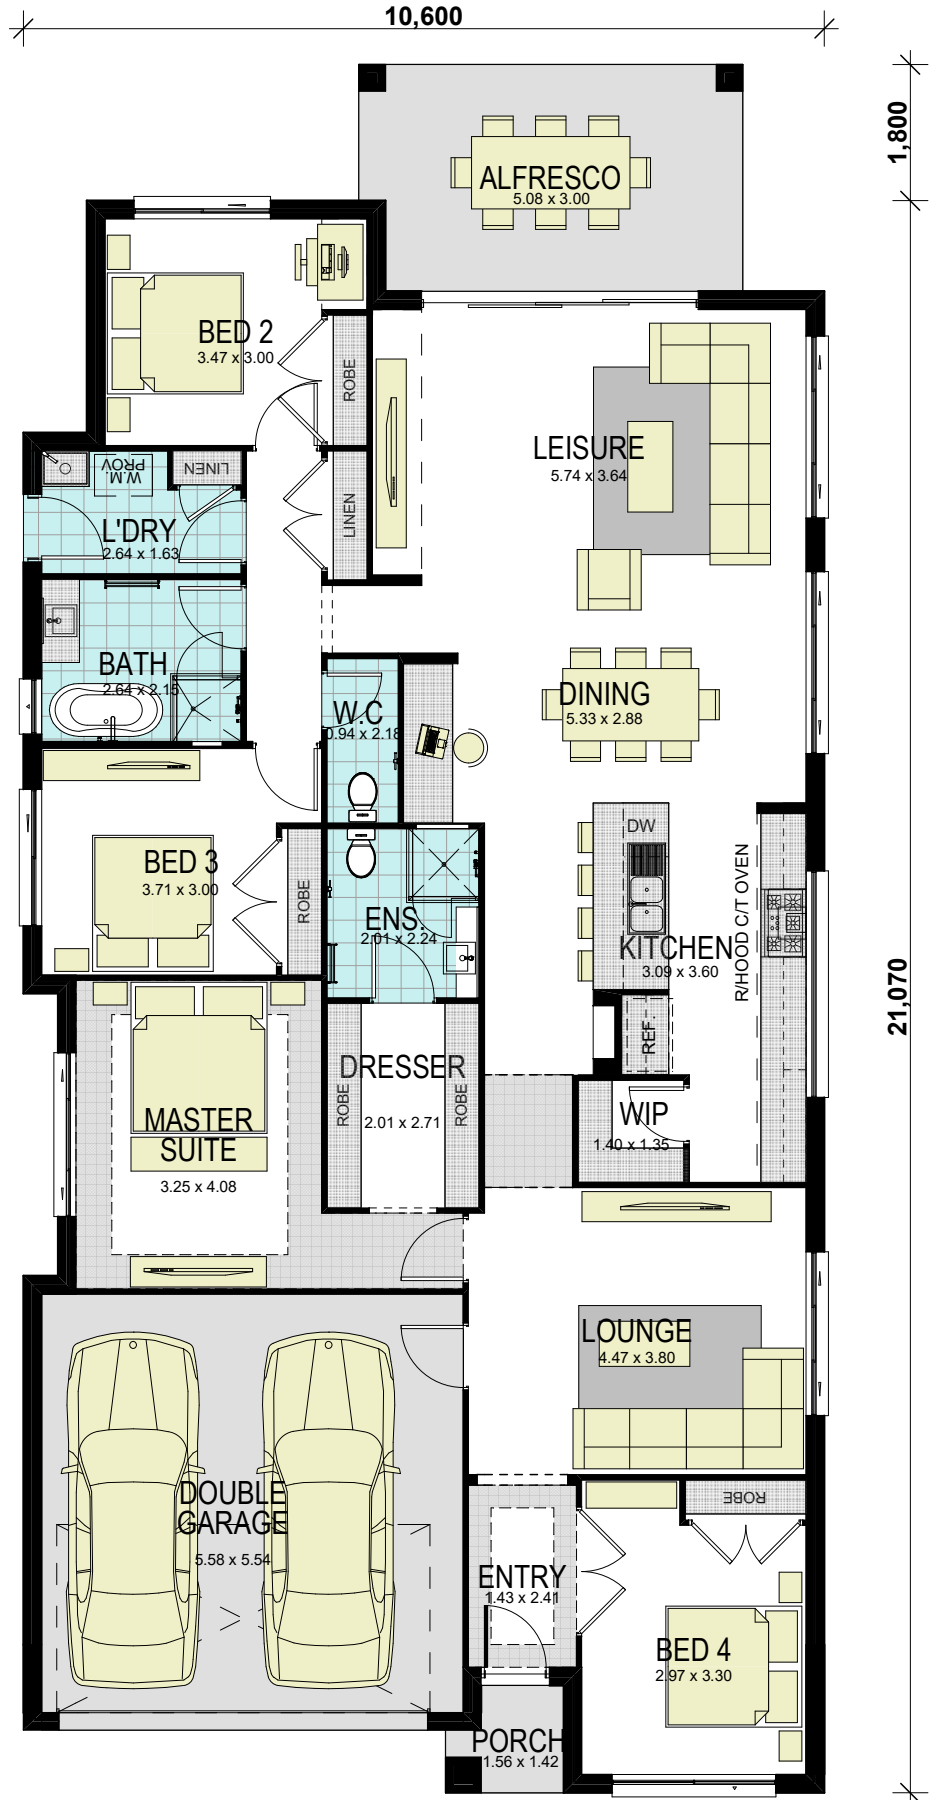

ESPERENCE 24 MkII CLASSIC

area calculations	
LOWER FLOOR	171.67
PORCH	1.94
OUTDOOR LEISURE	14.82
GARAGE	33.83
gross floor area:	222.26 m²

FLOOR PLAN

1300 855 775
wisdomhomes.com.au