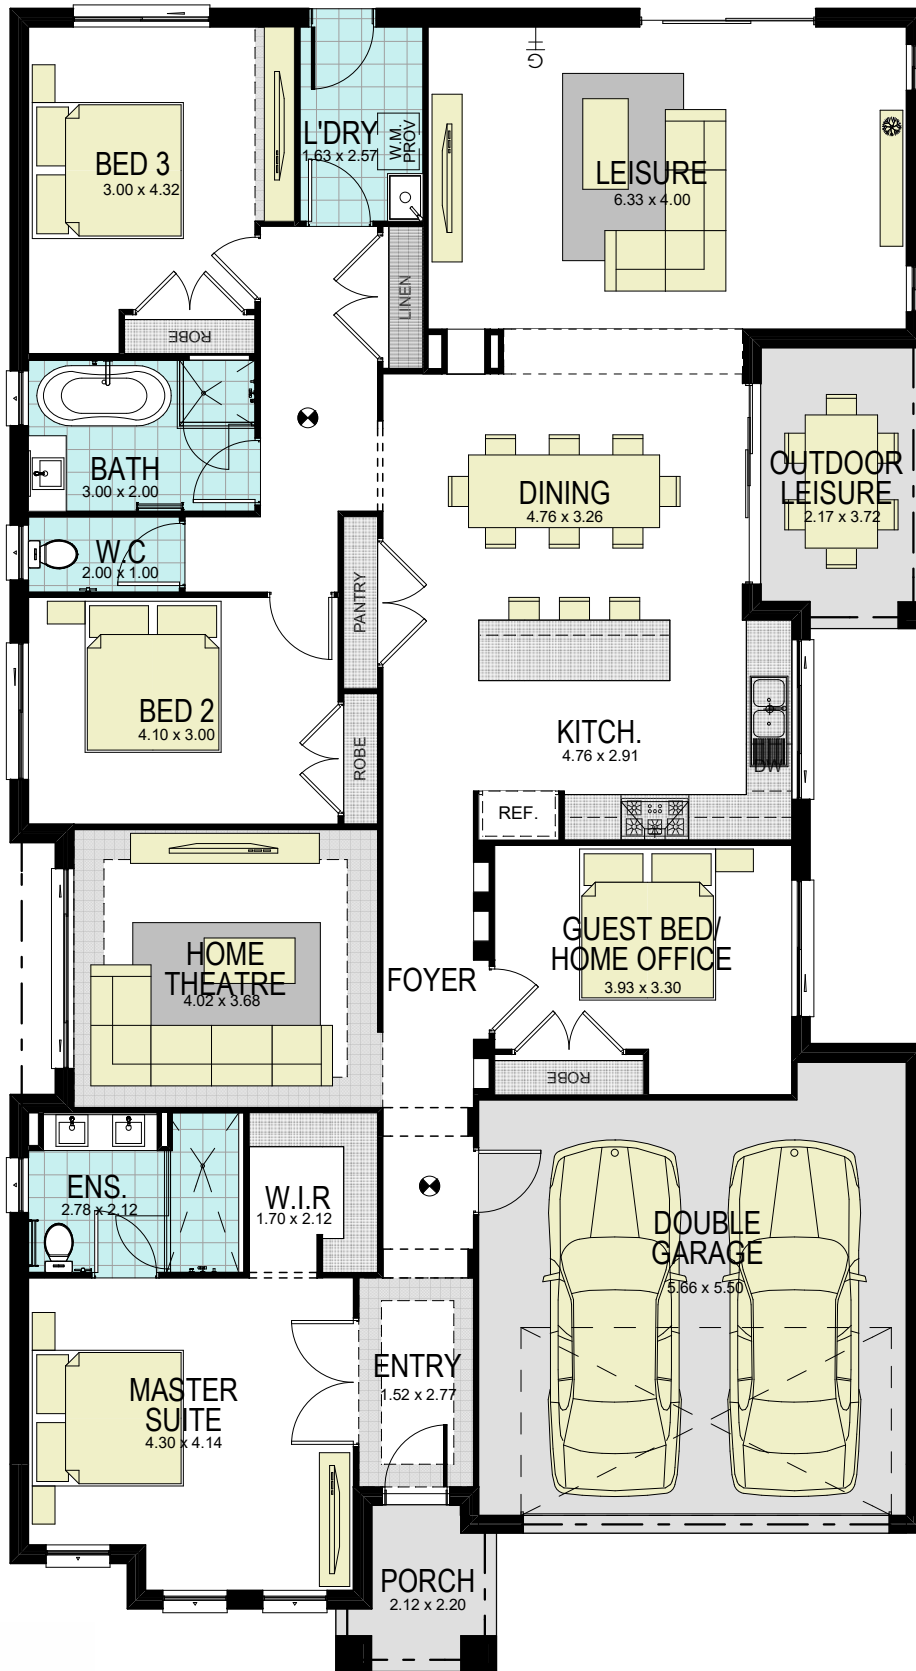

ESPERENCE 26 CLASSIC

12,100

22,000

GROUND FLOOR

area calculations	
LOWER FLOOR	194.16
PORCH	3.85
OUTDOOR LEISURE	7.84
GARAGE	35.15
gross floor area:	241.00 m²

1300 855 775
wisdomhomes.com.au