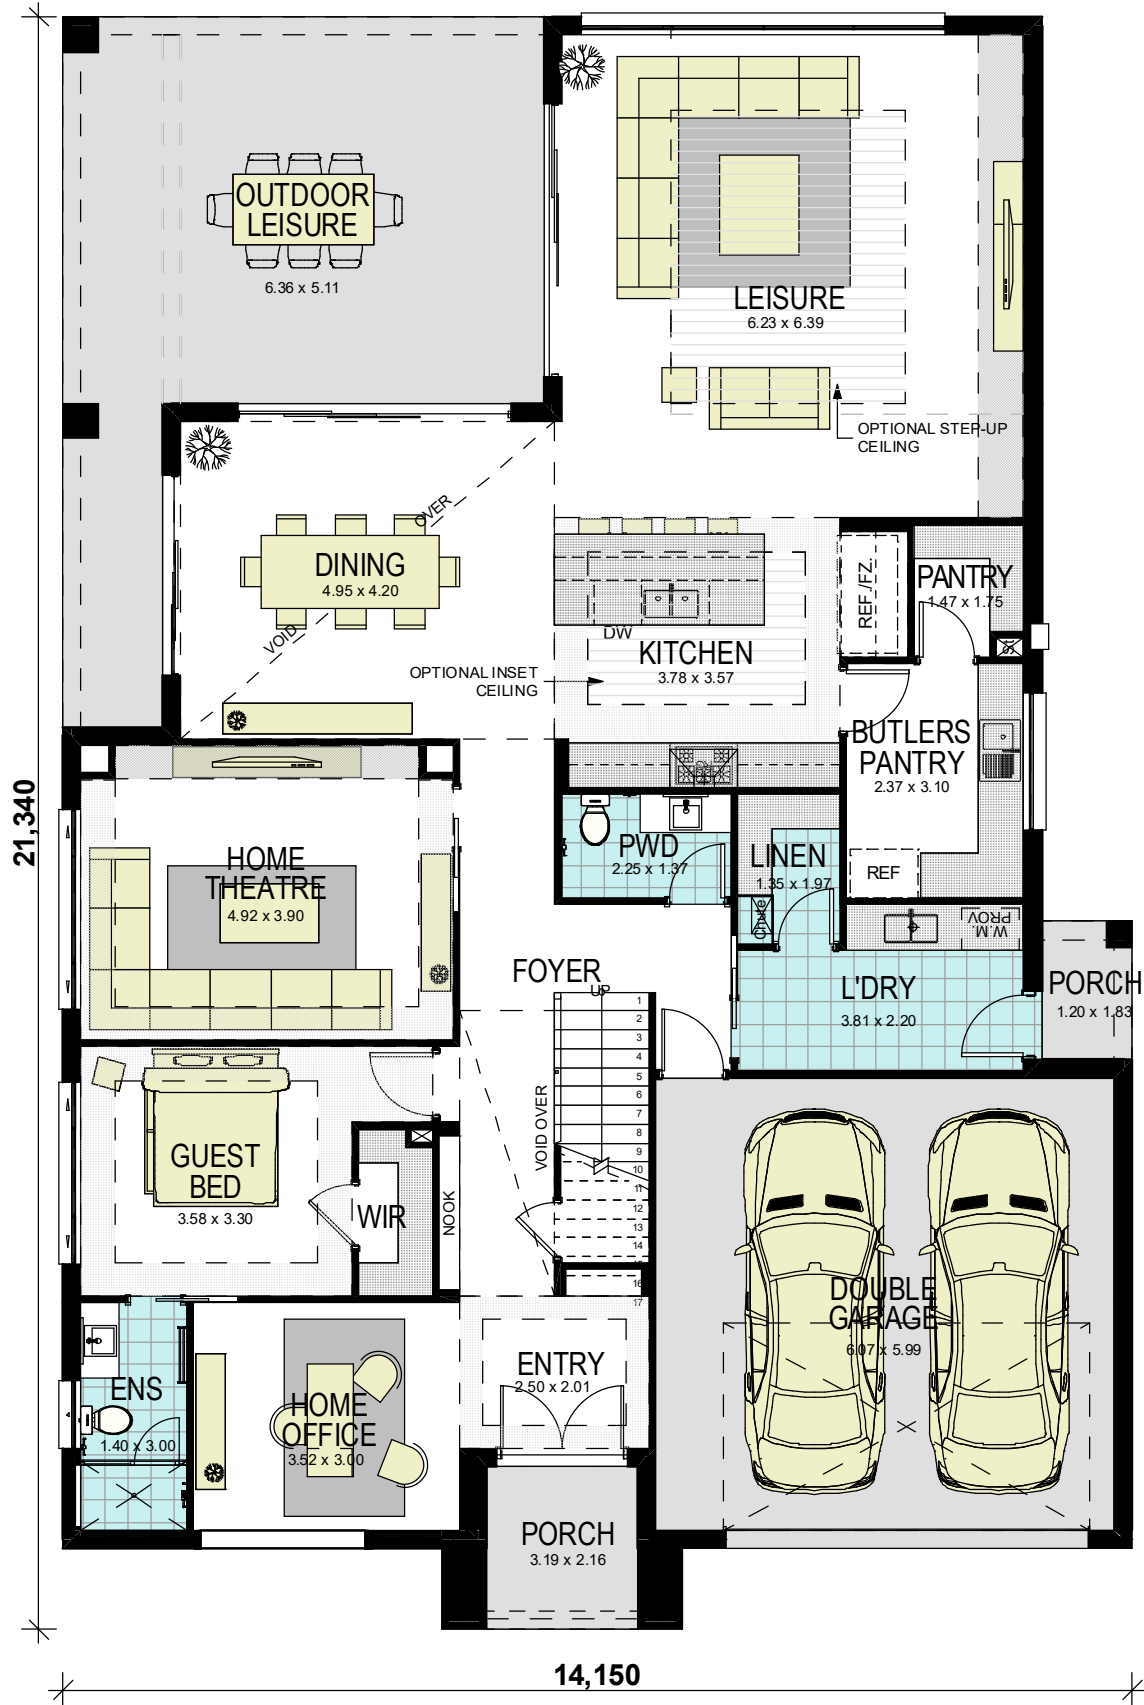

Monte Carlo 55 Traditional

GROUND FLOOR

area calculations	
LOWER FLOOR	190.01
UPPER FLOOR	237.52
PORCH	5.59
OUTDOOR LEISURE	38.16
GARAGE	39.79
gross floor area:	511.07 m²

Monte Carlo 55 Traditional

FIRST FLOOR

area calculations	
LOWER FLOOR	190.01
UPPER FLOOR	237.52
PORCH	5.59
OUTDOOR LEISURE	38.16
GARAGE	39.79
gross floor area:	511.07 m²