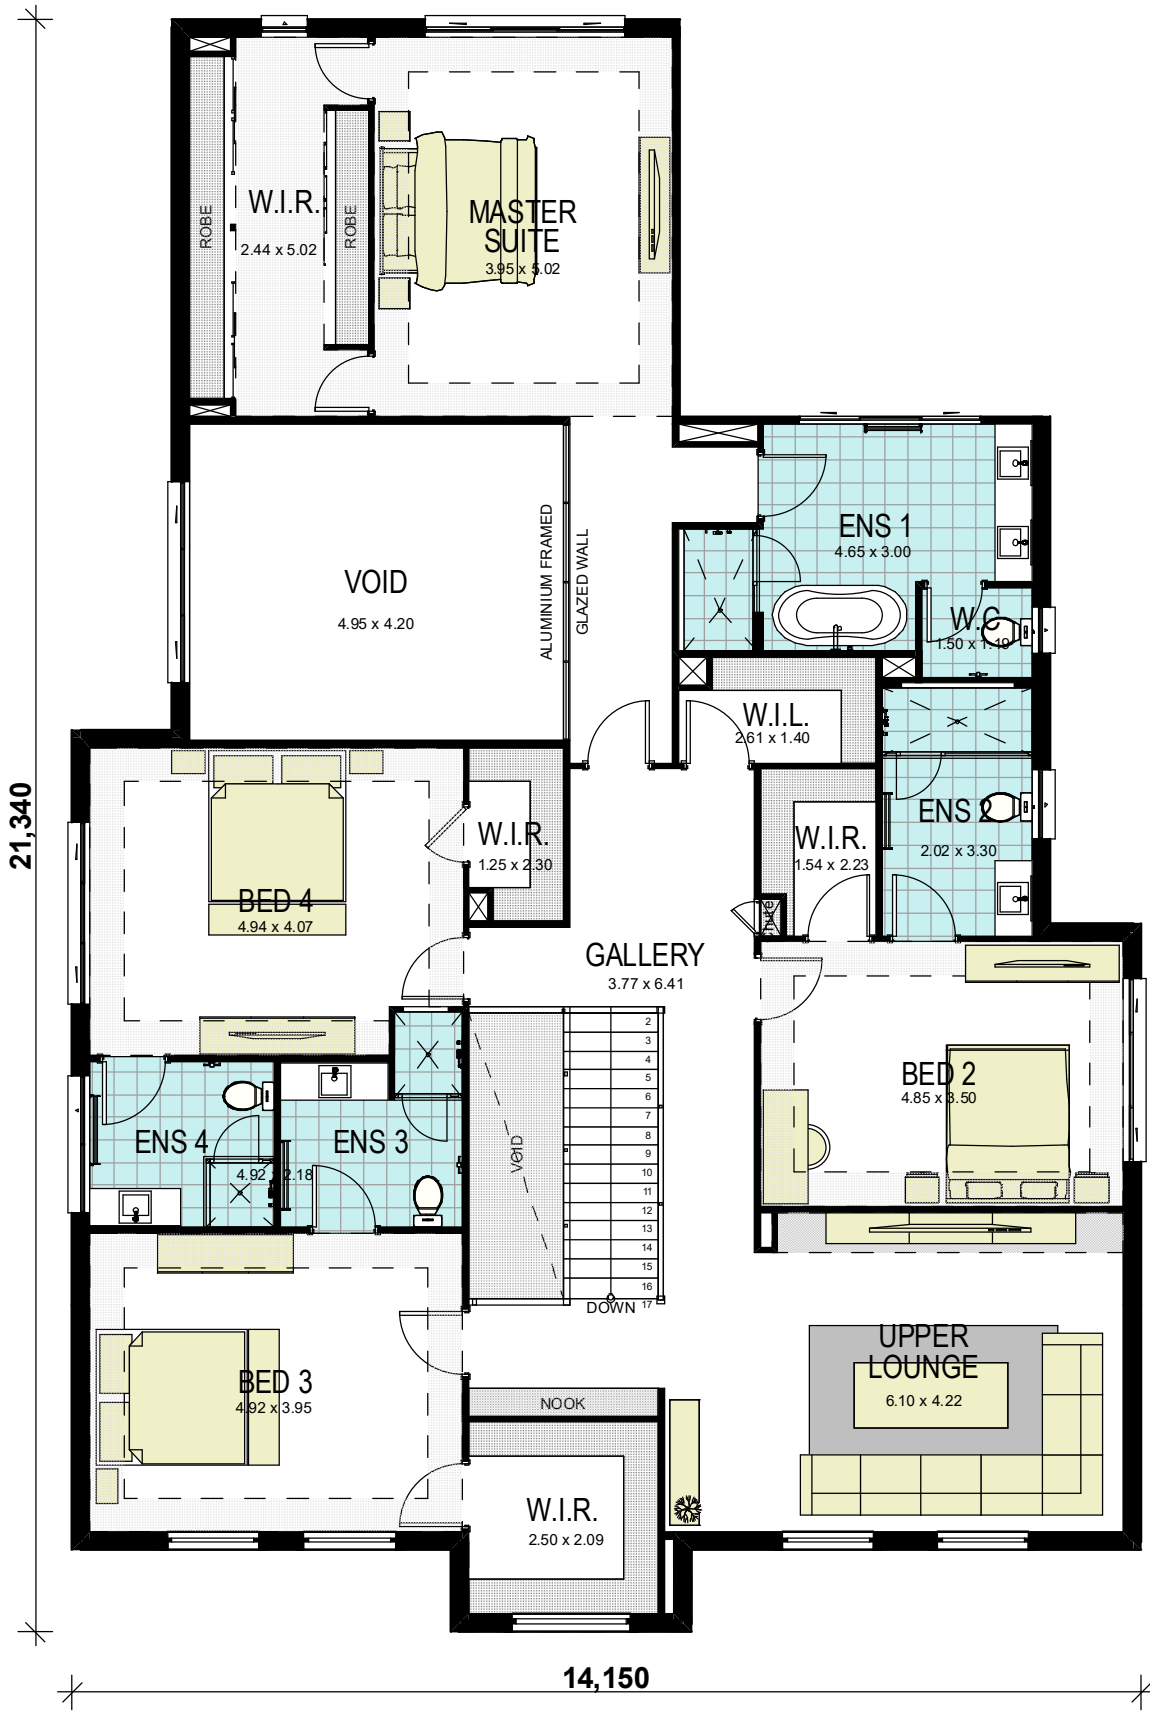

Monte Carlo 55 Traditional

GROUND FLOOR

area calculations	
LOWER FLOOR	190.01
UPPER FLOOR	237.52
PORCH	5.59
OUTDOOR LEISURE	38.16
GARAGE	39.79
gross floor area:	511.07 m²

Monte Carlo 55 Traditional

FIRST FLOOR

area calculations	
LOWER FLOOR	190.01
UPPER FLOOR	237.52
PORCH	5.59
OUTDOOR LEISURE	38.16
GARAGE	39.79
gross floor area:	511.07 m²