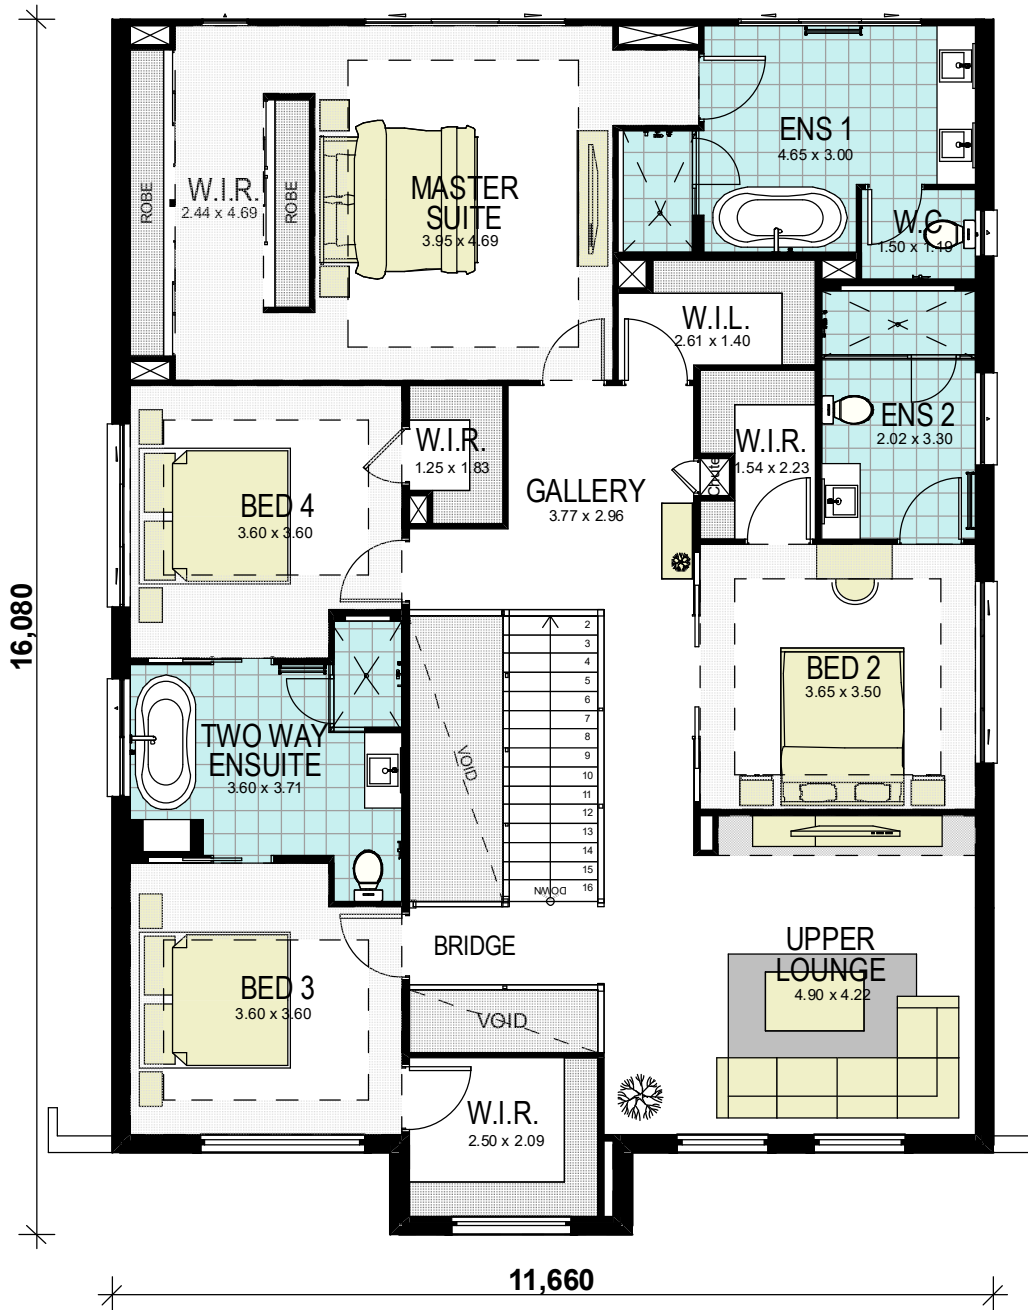

# Monte Carlo 46 Traditional

## GROUND FLOOR

area calculations	
LOWER FLOOR	180.05
UPPER FLOOR	180.09
PORCH	5.59
OUTDOOR LEISURE	21.14
GARAGE	36.11
<b>gross floor area:</b>	<b>422.98 m<sup>2</sup></b>

## FIRST FLOOR

area calculations	
LOWER FLOOR	180.05
UPPER FLOOR	180.09
PORCH	5.59
OUTDOOR LEISURE	21.14
GARAGE	36.11
<b>gross floor area:</b>	<b>422.98 m<sup>2</sup></b>