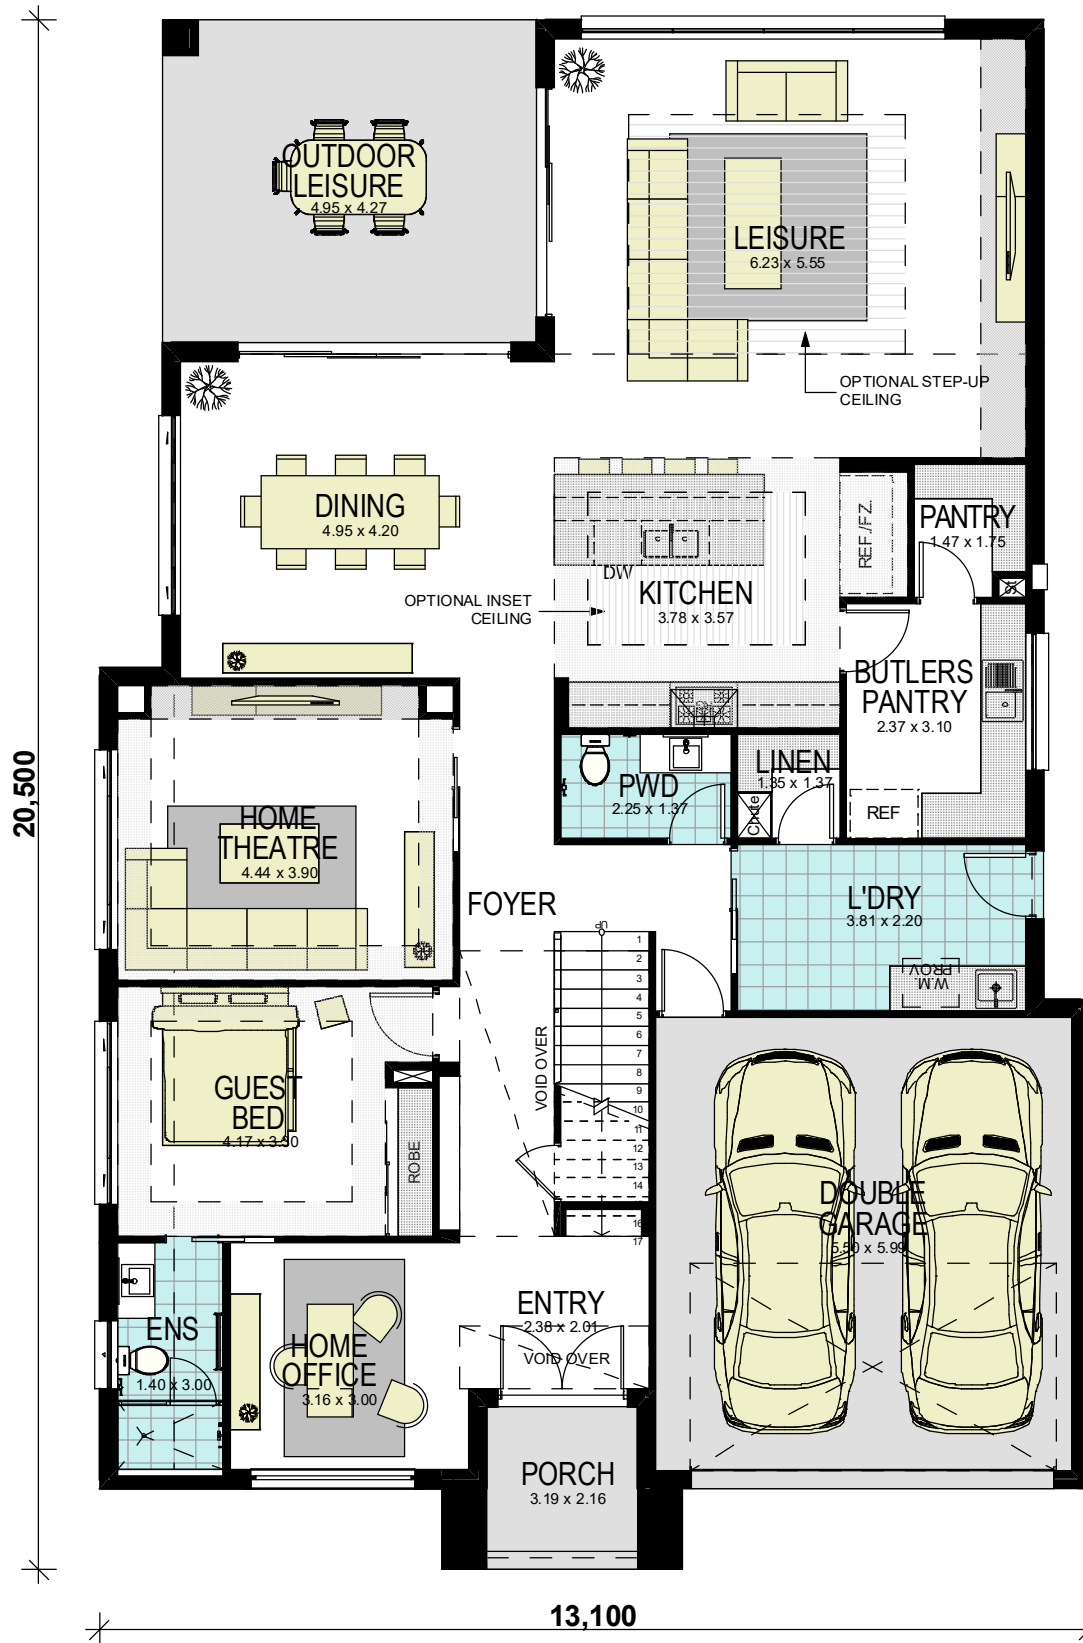

# Monte Carlo 46 Traditional

## GROUND FLOOR

area calculations	
LOWER FLOOR	180.05
UPPER FLOOR	180.09
PORCH	5.59
OUTDOOR LEISURE	21.14
GARAGE	36.11
<b>gross floor area:</b>	<b>422.98 m<sup>2</sup></b>

## FIRST FLOOR

area calculations	
LOWER FLOOR	180.05
UPPER FLOOR	180.09
PORCH	5.59
OUTDOOR LEISURE	21.14
GARAGE	36.11
<b>gross floor area:</b>	<b>422.98 m<sup>2</sup></b>